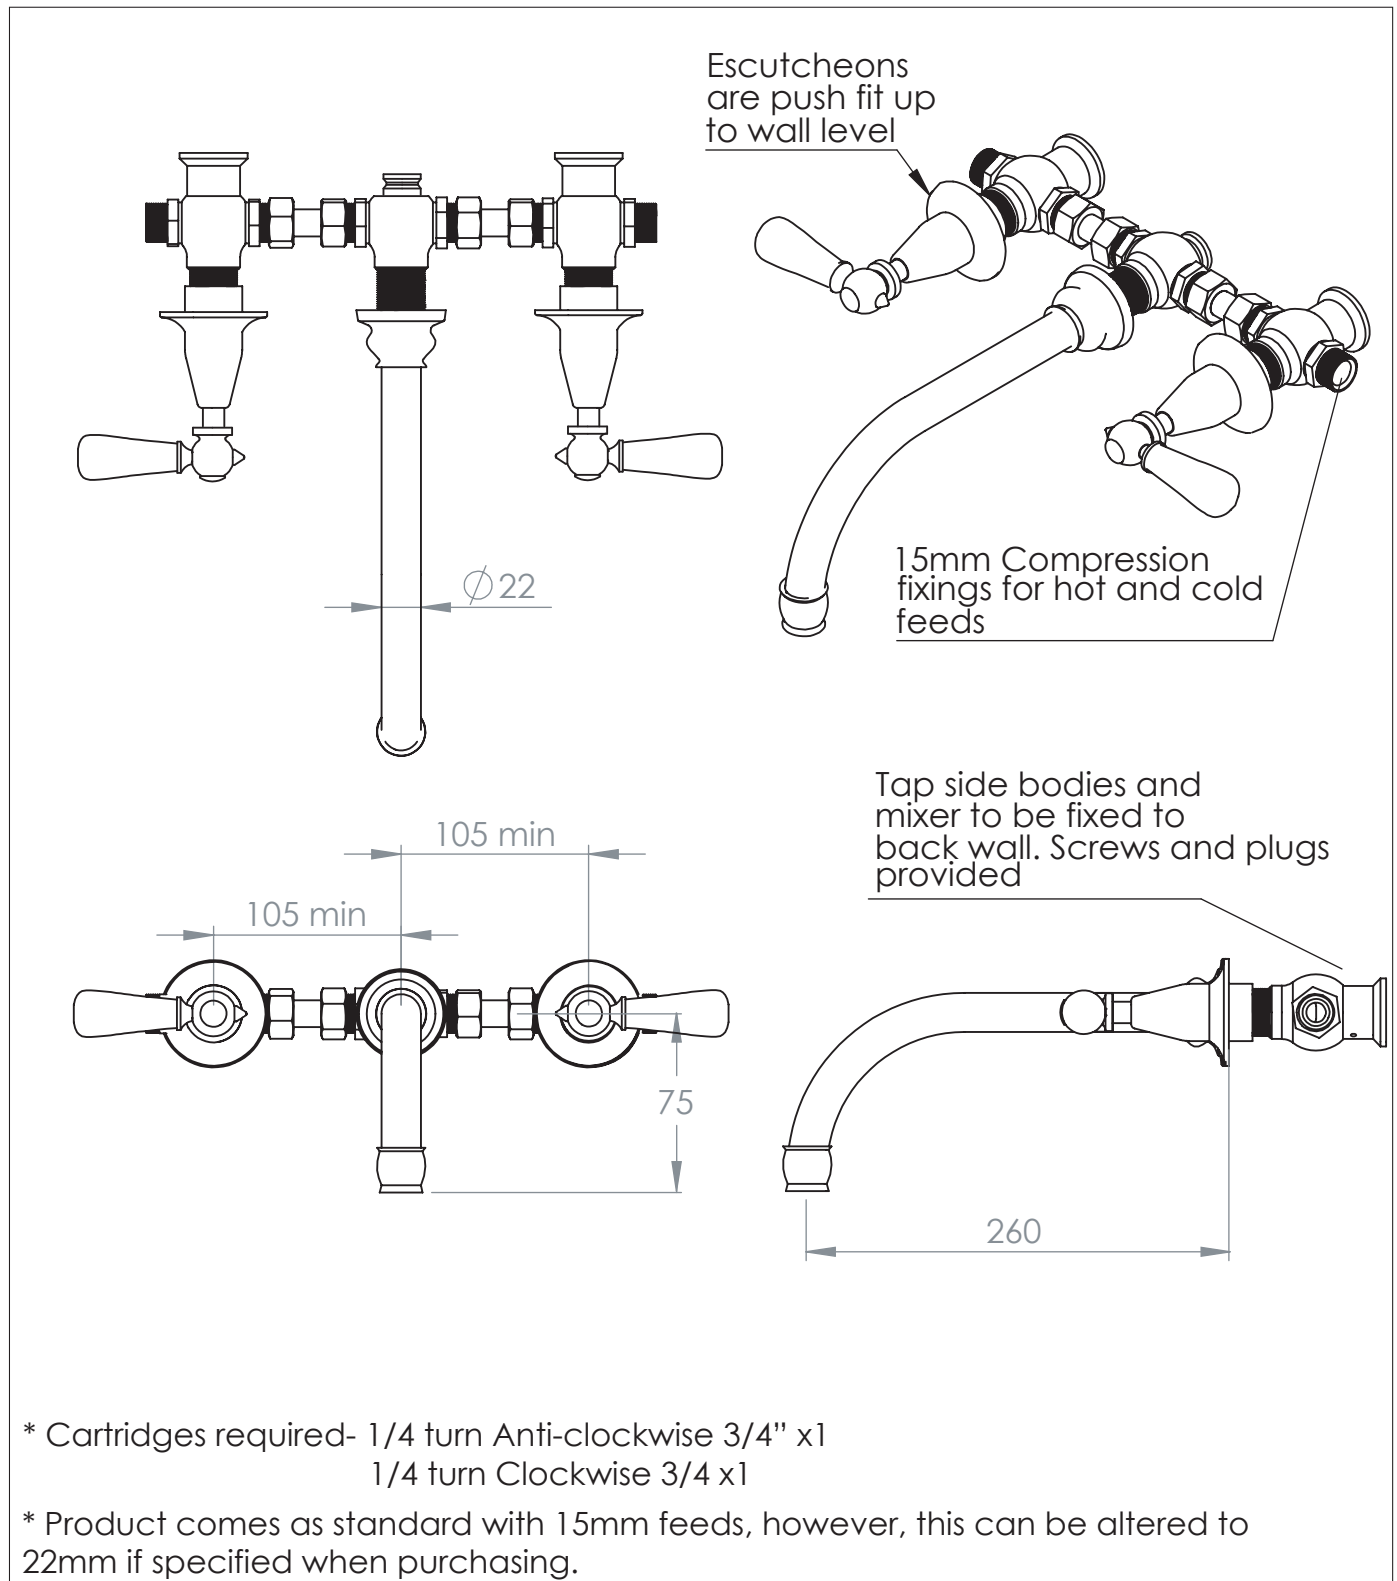

The Solheim Wall Mounted Swan Bathtub Filler

DIMENSIONS (mm)

PLEASE NOTE: Whilst every effort is made to ensure the accuracy of these specification sheets, they are subject to change without notice as part of the company's ongoing product development process.

The Solheim Wall Mounted Swan Bathtub Mixer

DIMENSIONS (mm)

PLEASE NOTE: Whilst every effort is made to ensure the accuracy of these specification sheets, they are subject to change without notice as part of the company's ongoing product development process.