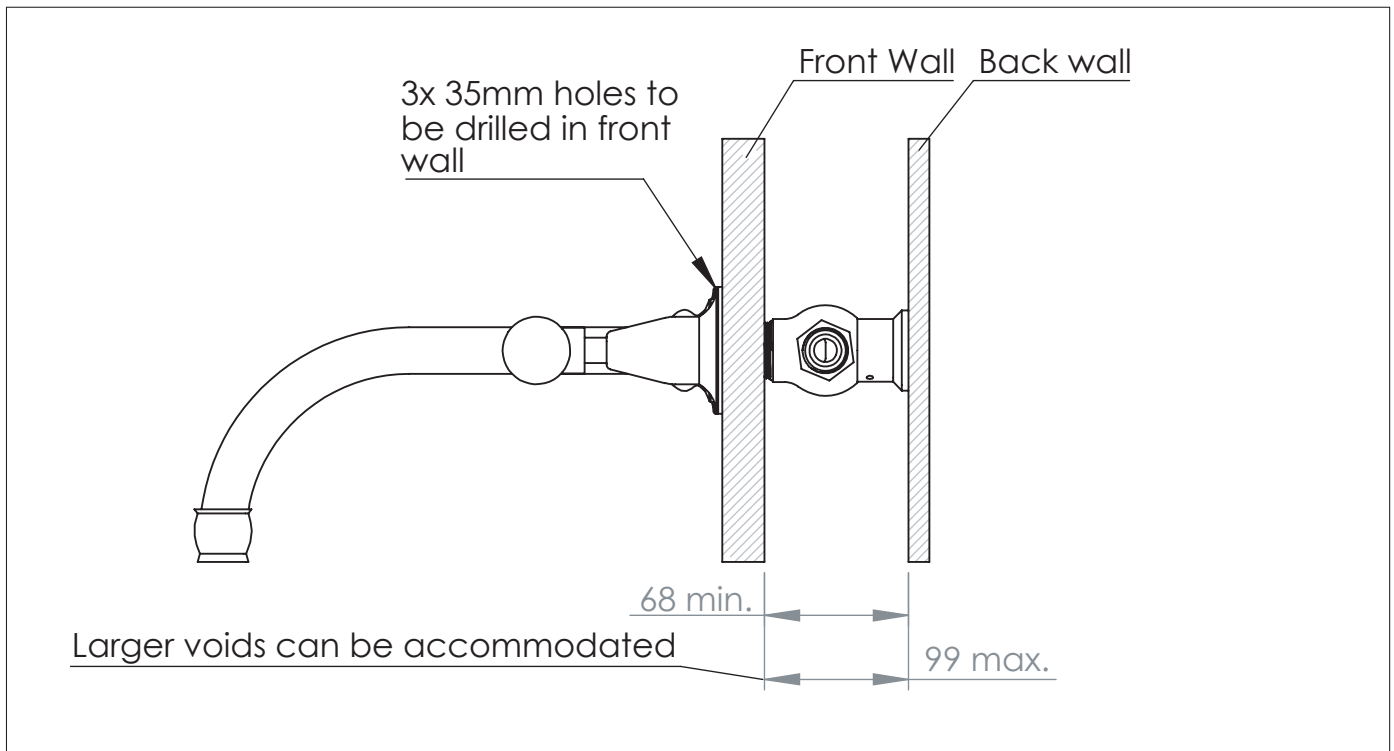

The Solheim Wall Mounted Swan Bathtub Filler

DIMENSIONS (mm)

PLEASE NOTE: Whilst every effort is made to ensure the accuracy of these specification sheets, they are subject to change without notice as part of the company's ongoing product development process.

The Solheim Wall Mounted Swan Bathtub Mixer

DIMENSIONS (mm)

PLEASE NOTE: Whilst every effort is made to ensure the accuracy of these specification sheets, they are subject to change without notice as part of the company's ongoing product development process.