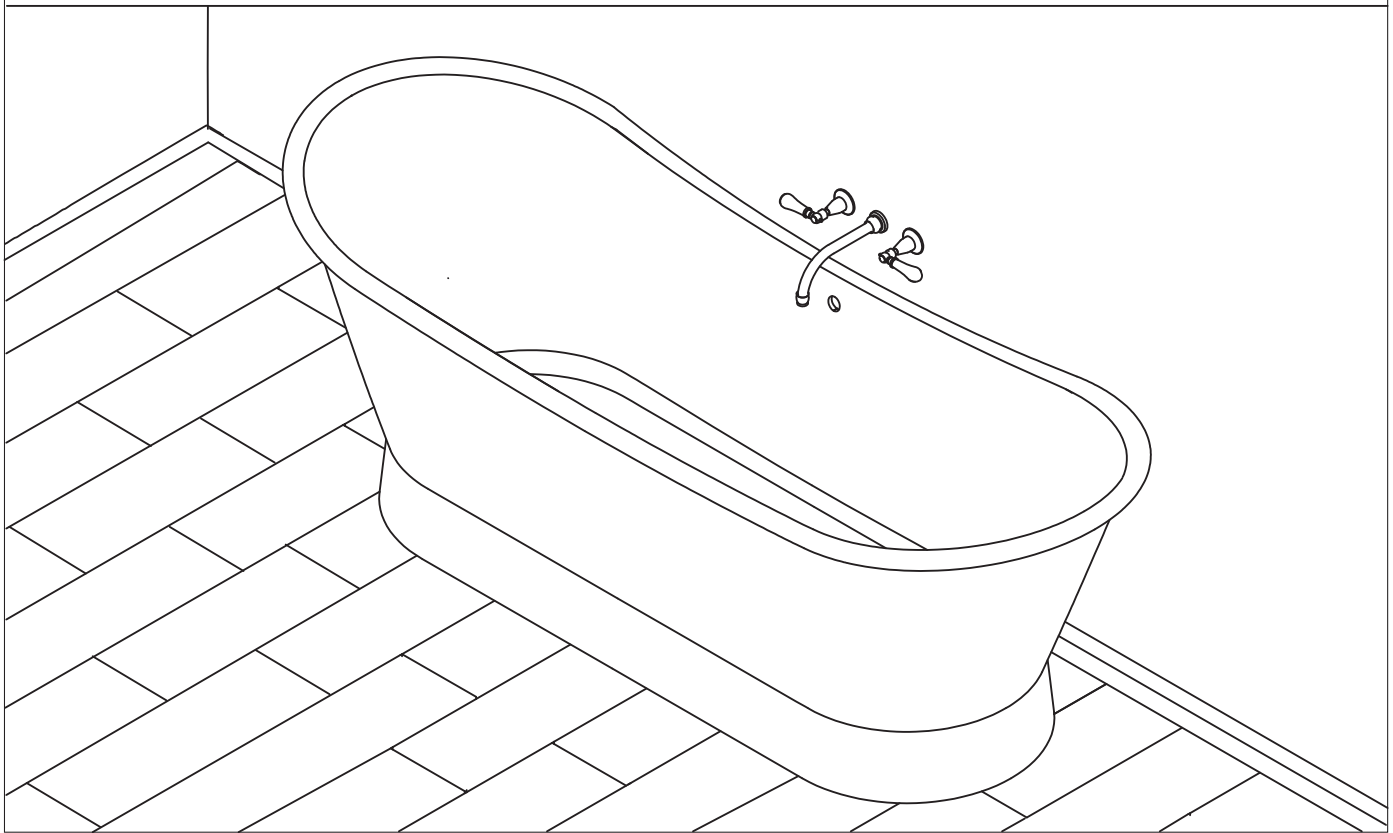

The Solheim Wall Mounted Swan Bathtub Filler

DIMENSIONS (mm)

PLEASE NOTE: Whilst every effort is made to ensure the accuracy of these specification sheets, they are subject to change without notice as part of the company's ongoing product development process.

The Solheim Wall Mounted Swan Bathtub Mixer

DIMENSIONS (mm)

PLEASE NOTE: Whilst every effort is made to ensure the accuracy of these specification sheets, they are subject to change without notice as part of the company's ongoing product development process.