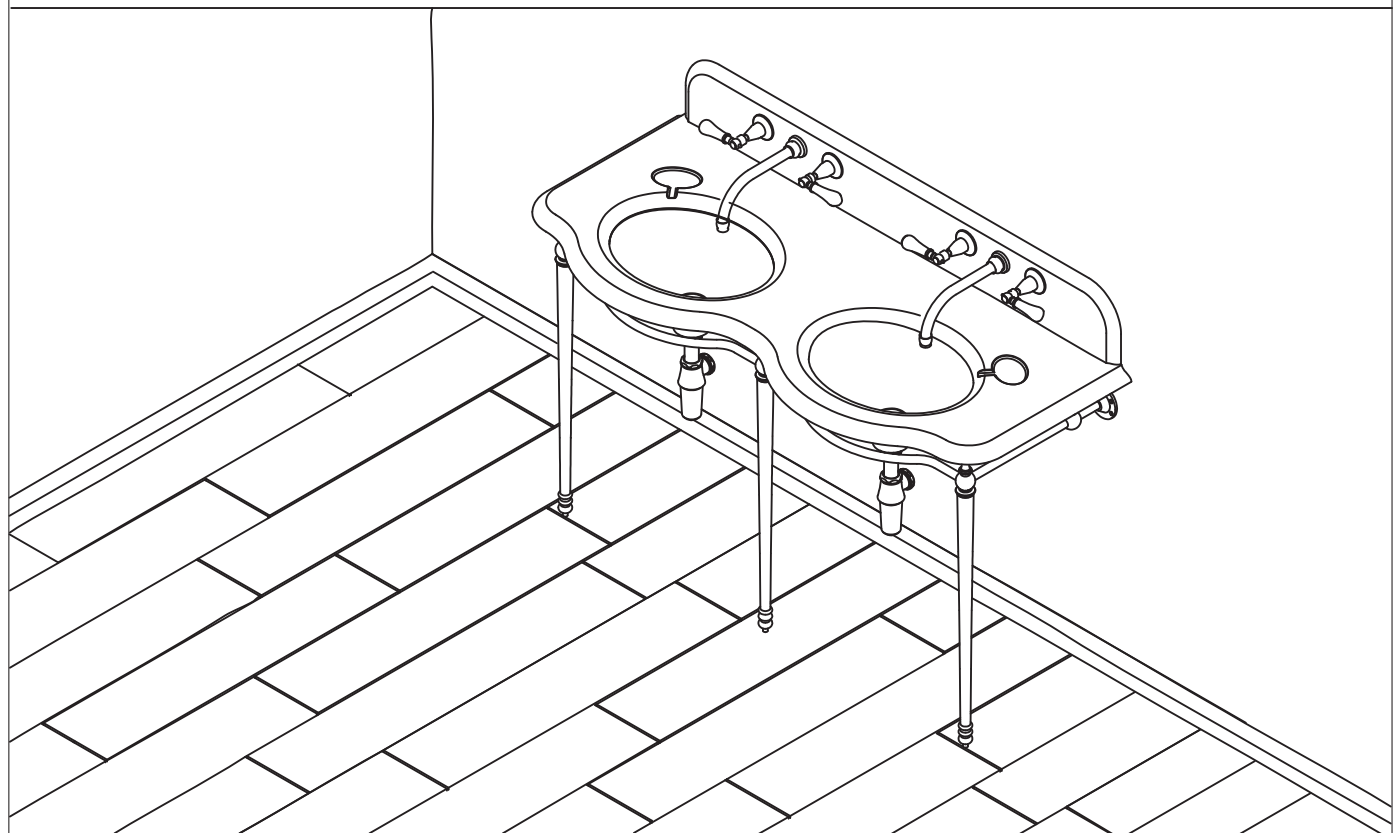

The Solheim Wall Mounted Swan Basin Mixer

DIMENSIONS (mm)

PLEASE NOTE: Whilst every effort is made to ensure the accuracy of these specification sheets, they are subject to change without notice as part of the company's ongoing product development process.