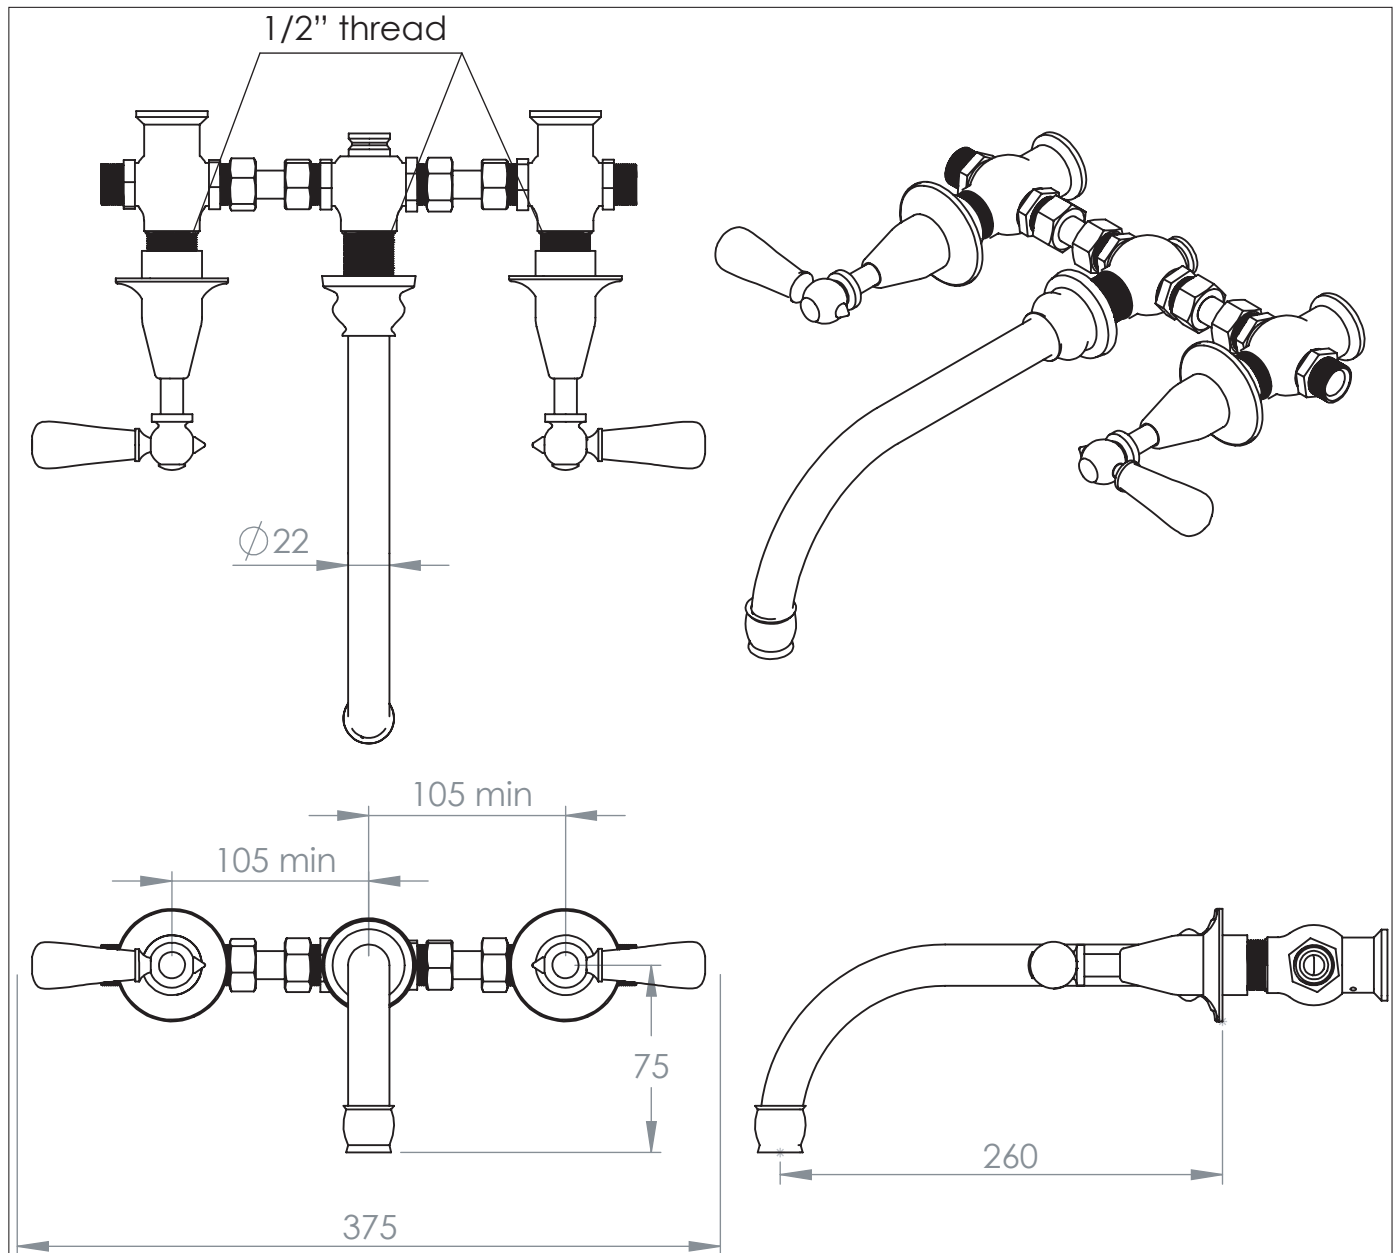

The Solheim Wall Mounted Swan Basin Mixer

DIMENSIONS (mm)

* Cartridges required- 1/4 turn Anti-clockwise 1/2" x1
 1/4 turn Clockwise 1/2" x1

* Product comes as standard with 15mm feeds, however, this can be altered to 22mm if specified when purchasing.

PLEASE NOTE: Whilst every effort is made to ensure the accuracy of these specification sheets, they are subject to change without notice as part of the company's ongoing product development process.

The Solheim Wall Mounted Swan Basin Mixer

DIMENSIONS (mm)

PLEASE NOTE: Whilst every effort is made to ensure the accuracy of these specification sheets, they are subject to change without notice as part of the company's ongoing product development process.