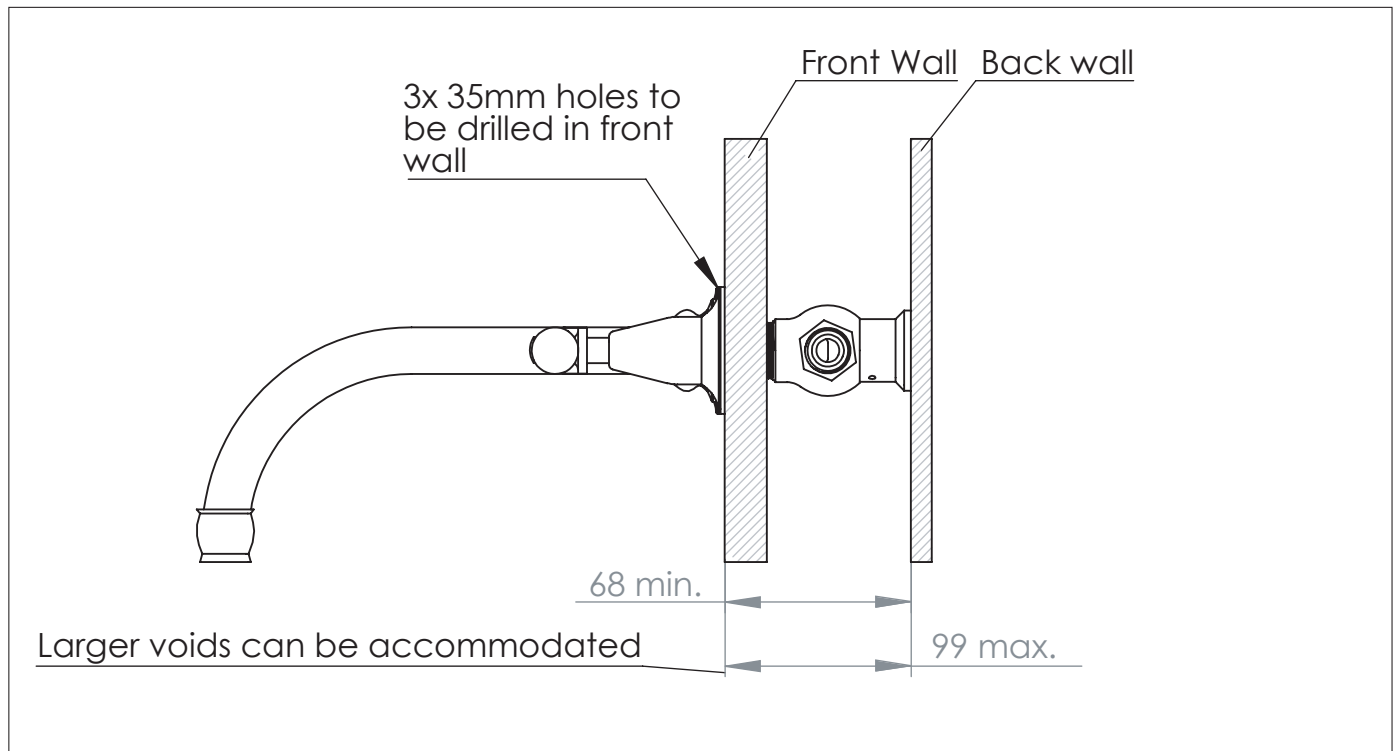

The Solheim Wall Mounted Swan Basin Mixer

DIMENSIONS (mm)

* Cartridges required- 1/4 turn Anti-clockwise 1/2" x1
 1/4 turn Clockwise 1/2" x1

* Product comes as standard with 15mm feeds, however, this can be altered to 22mm if specified when purchasing.

PLEASE NOTE: Whilst every effort is made to ensure the accuracy of these specification sheets, they are subject to change without notice as part of the company's ongoing product development process.

The Solheim Wall Mounted Swan Basin Mixer

DIMENSIONS (mm)

PLEASE NOTE: Whilst every effort is made to ensure the accuracy of these specification sheets, they are subject to change without notice as part of the company's ongoing product development process.