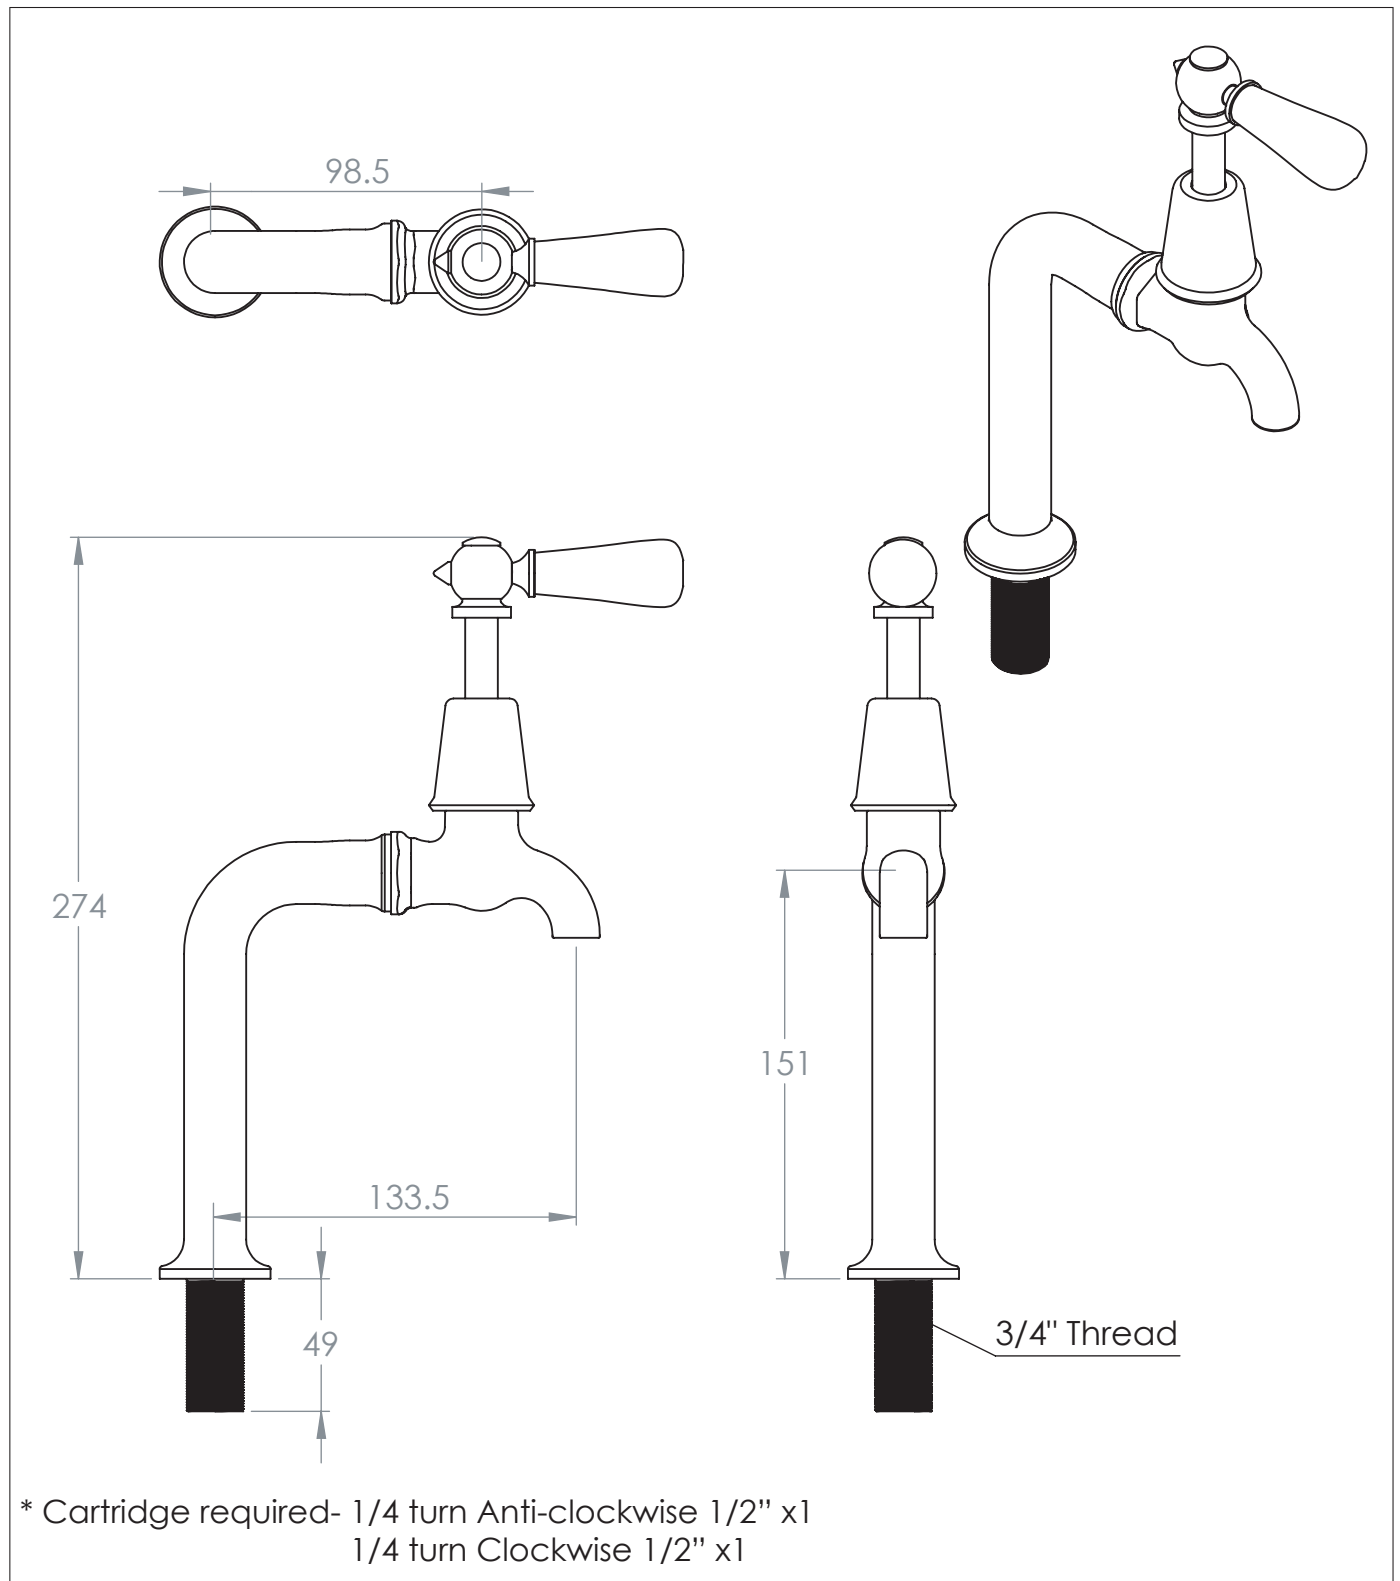

The Solheim Kitchen Bib Taps

DIMENSIONS (mm)

PLEASE NOTE: Whilst every effort is made to ensure the accuracy of these specification sheets, they are subject to change without notice as part of the company's ongoing product development process.