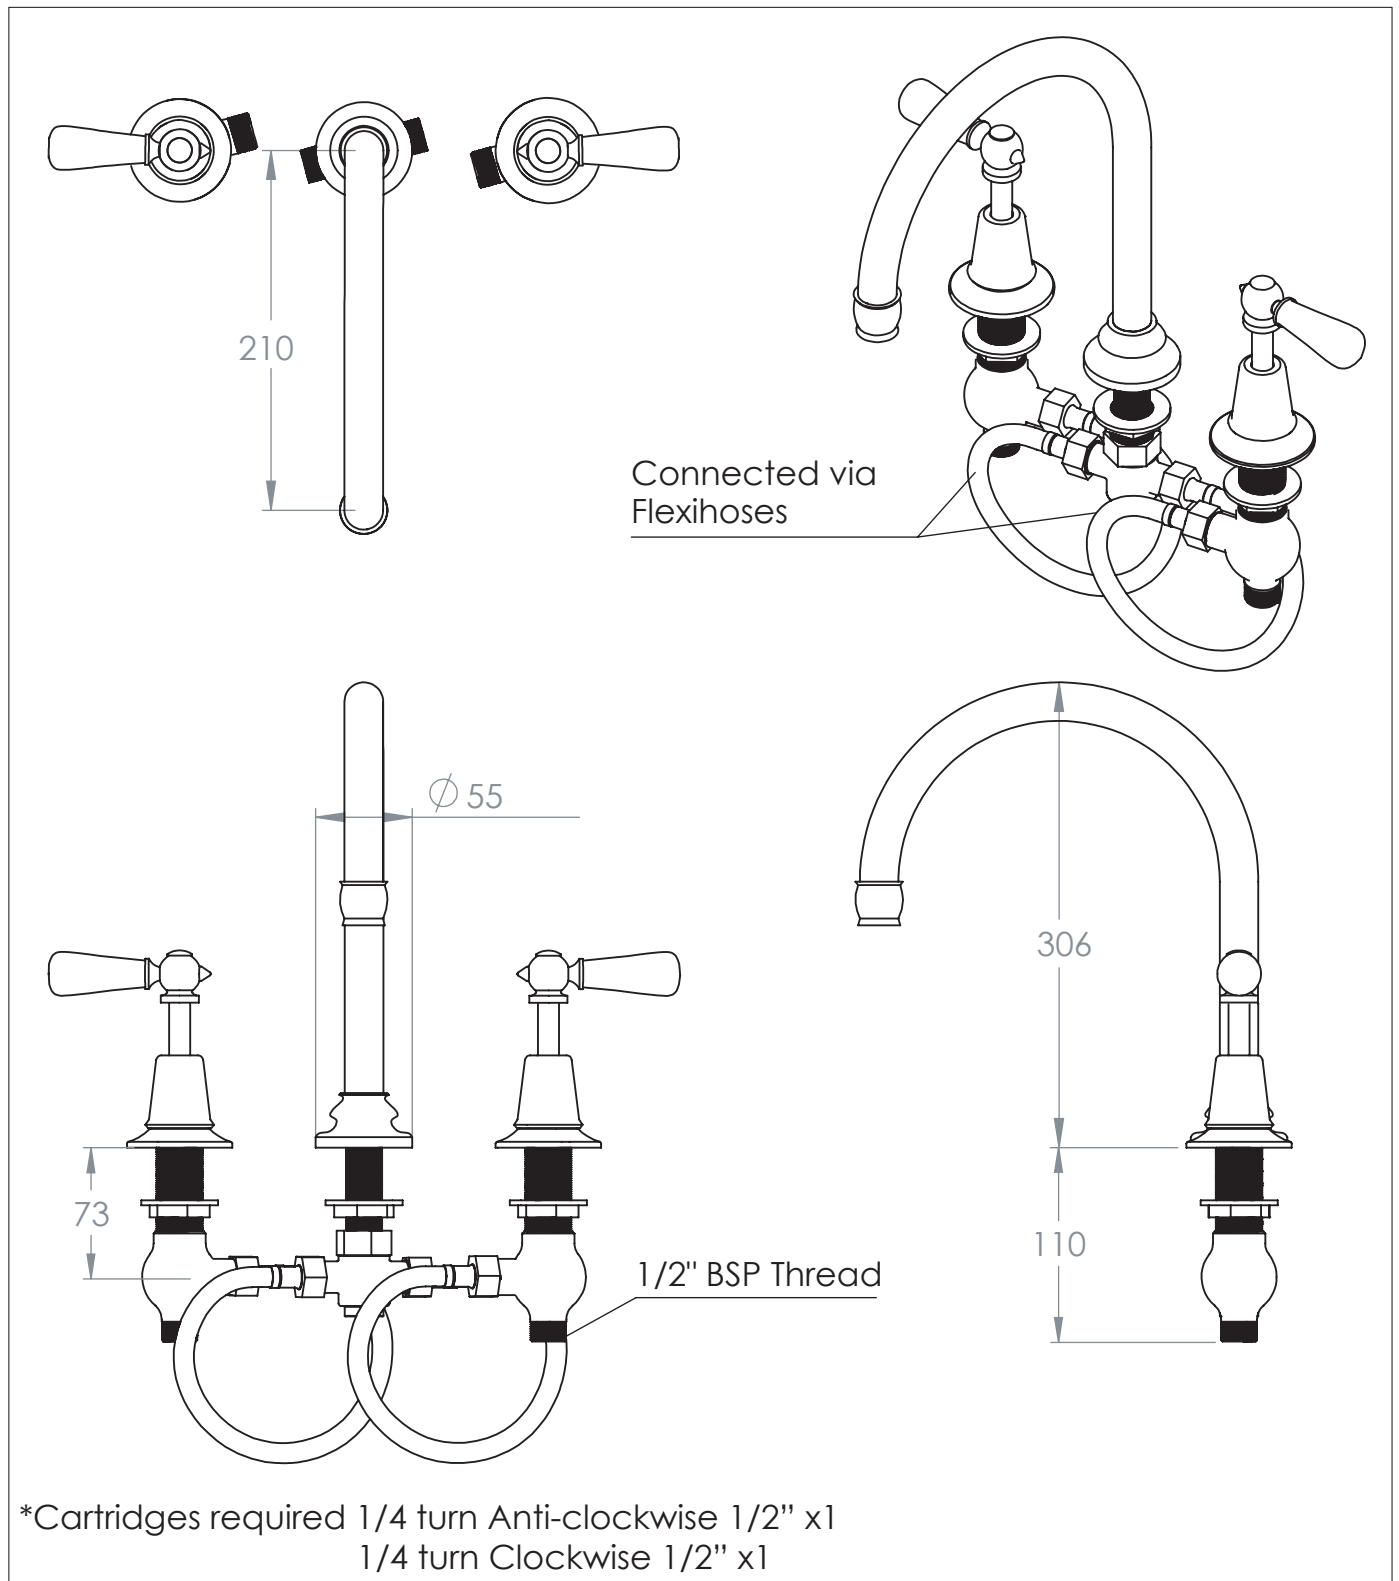

The Solheim Three Hole Basin Mixer with Swan Spout

DIMENSIONS (mm)

PLEASE NOTE: Whilst every effort is made to ensure the accuracy of these specification sheets, they are subject to change without notice as part of the company's ongoing product development process.