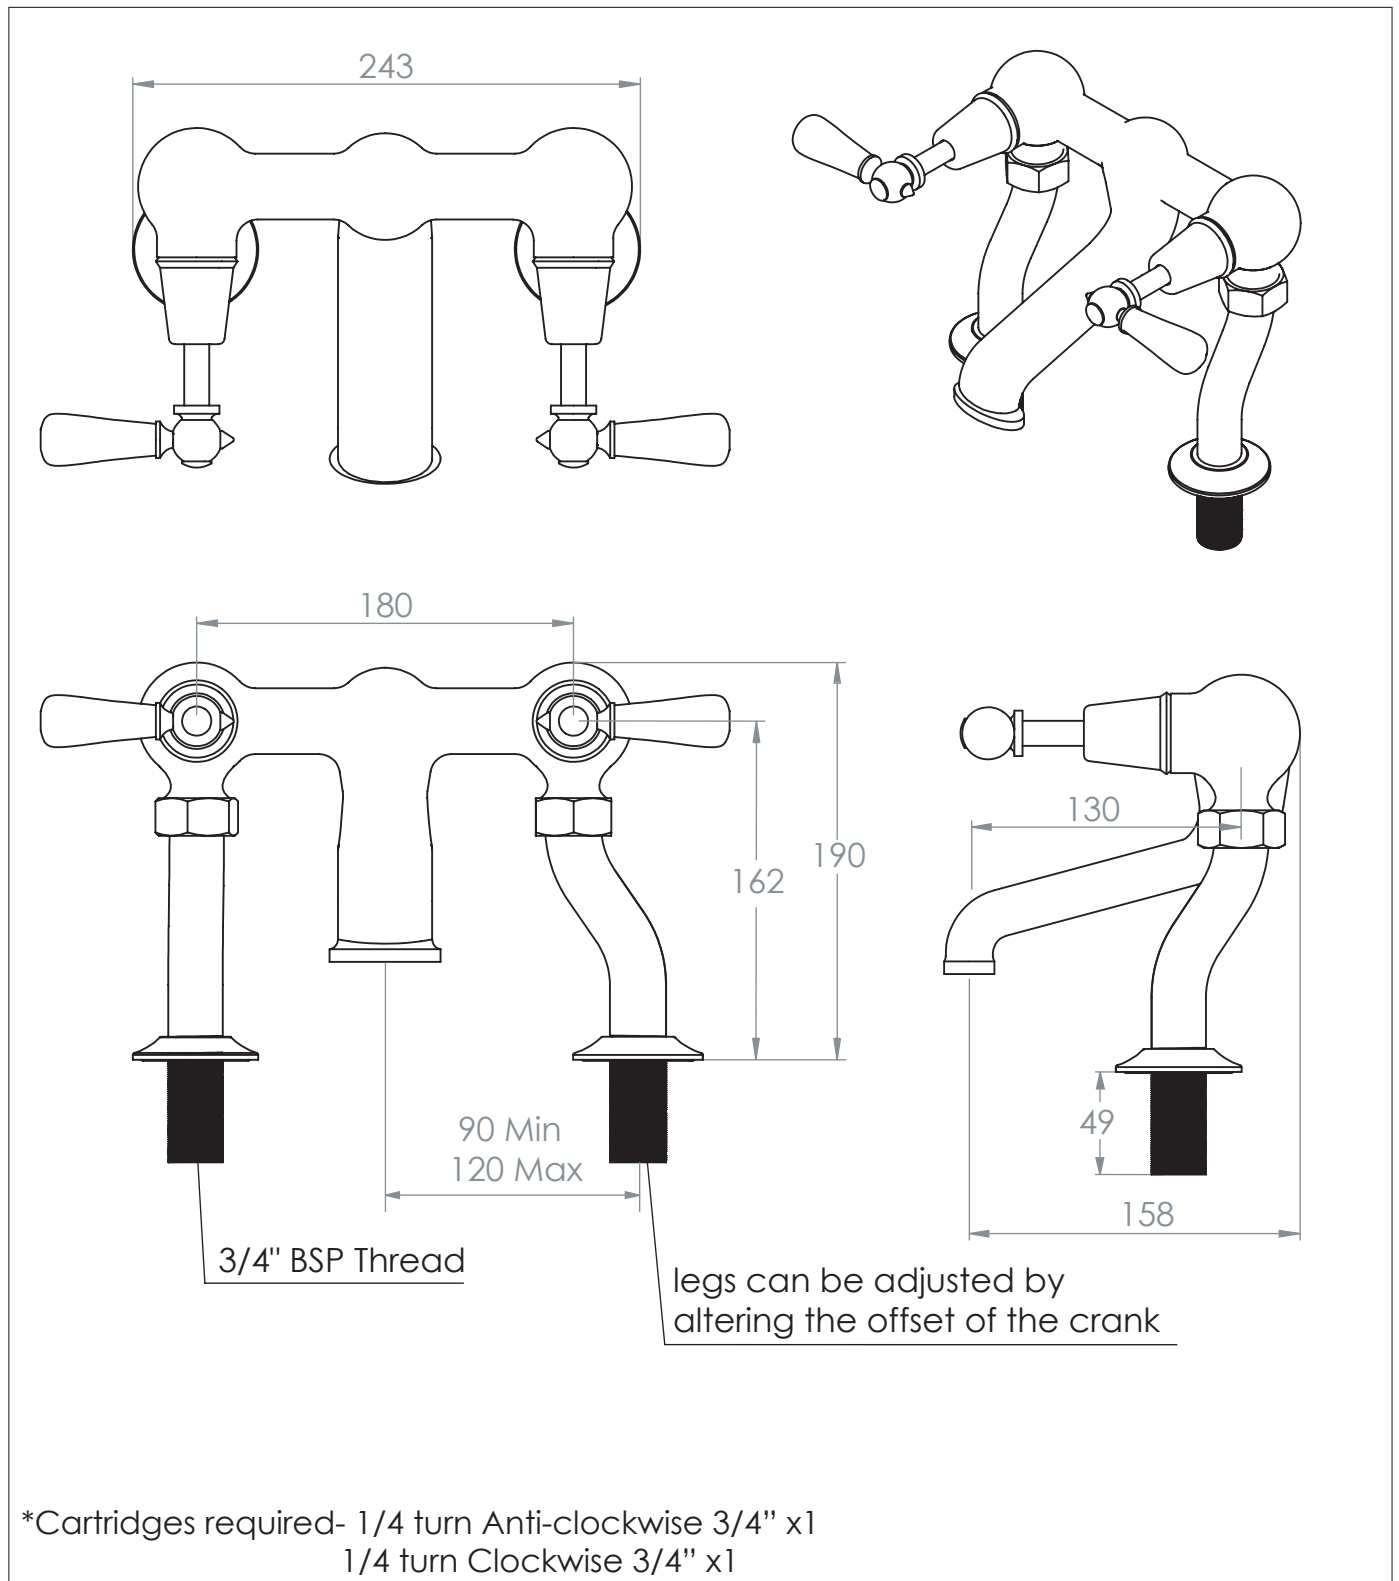

The Solheim Deck Mounted Bathtub Filler

DIMENSIONS (mm)

PLEASE NOTE: Whilst every effort is made to ensure the accuracy of these specification sheets, they are subject to change without notice as part of the company's ongoing product development process.