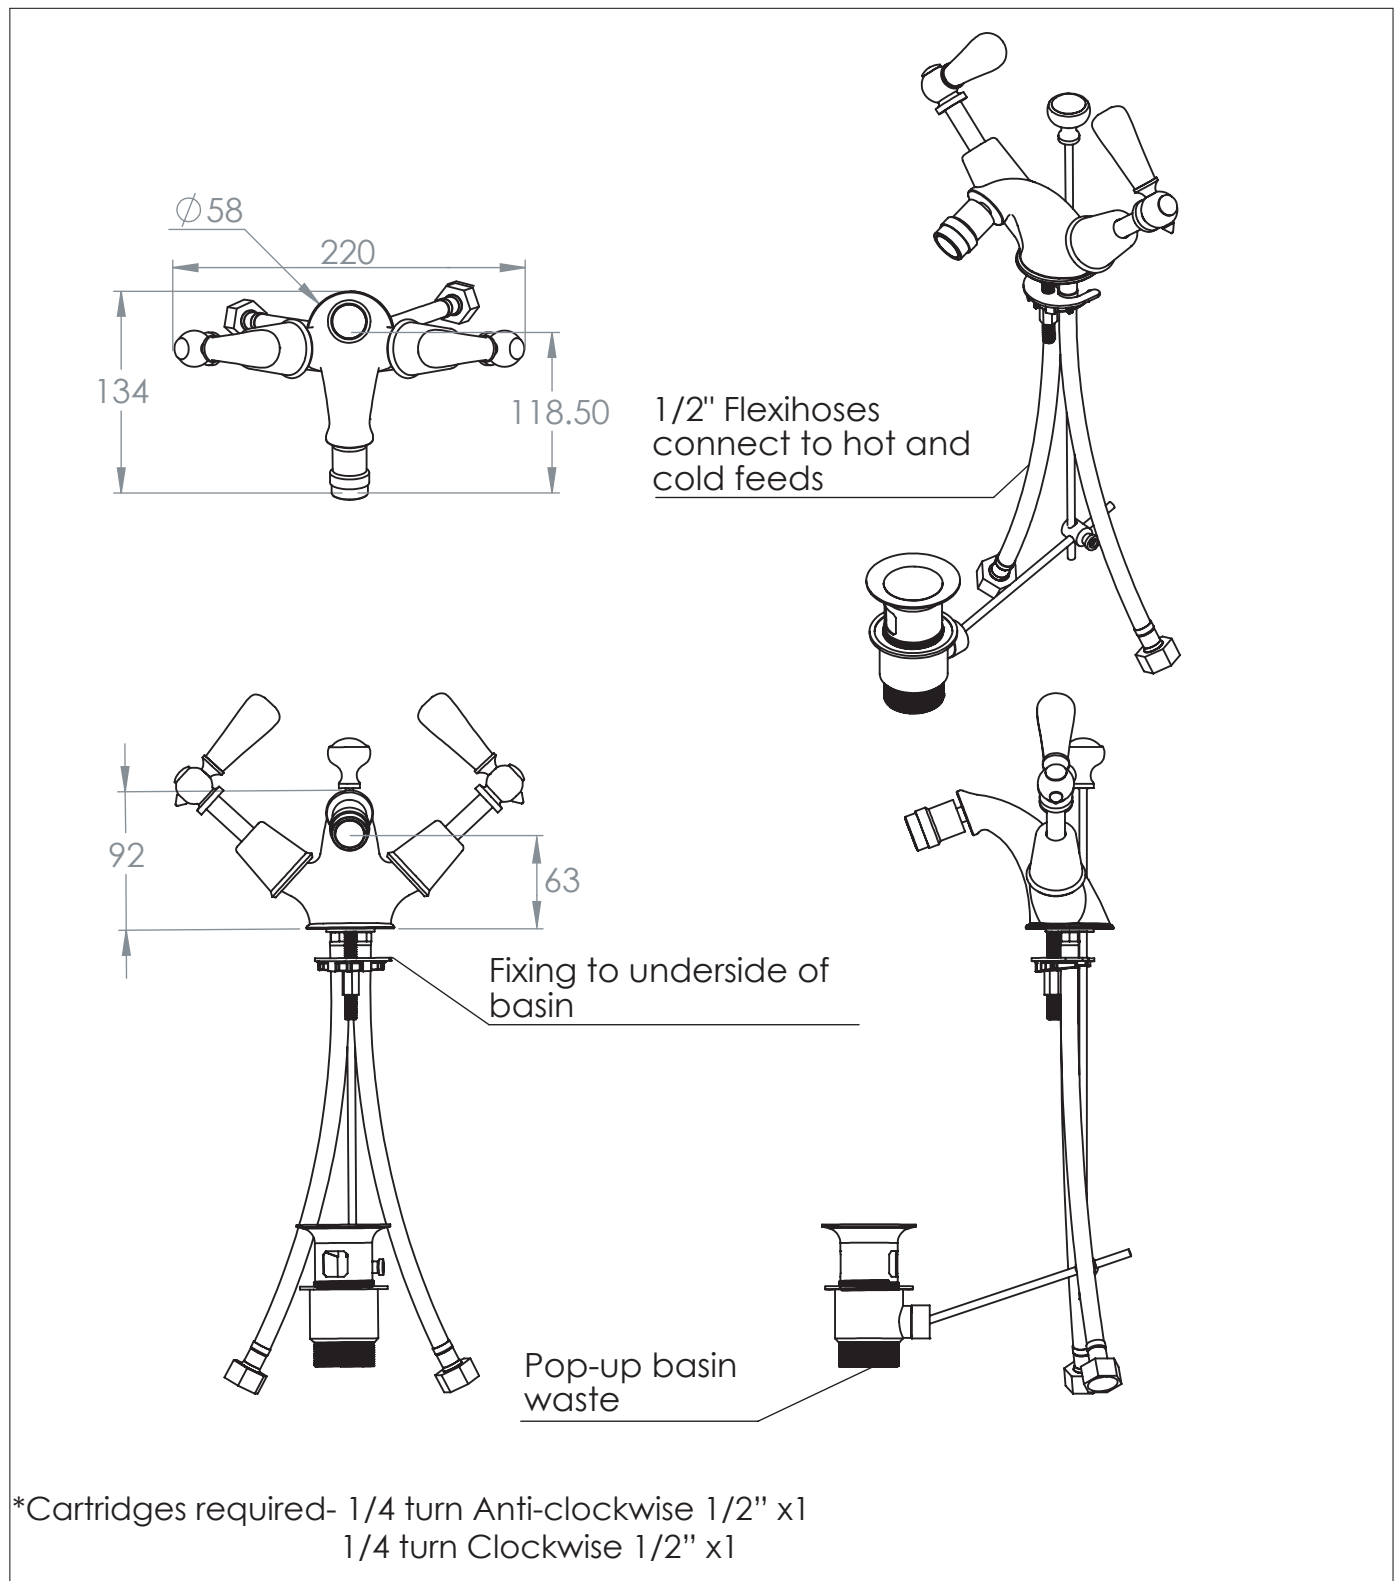

The Solheim Bidet Monobloc

DIMENSIONS (mm)

PLEASE NOTE: Whilst every effort is made to ensure the accuracy of these specification sheets, they are subject to change without notice as part of the company's ongoing product development process.