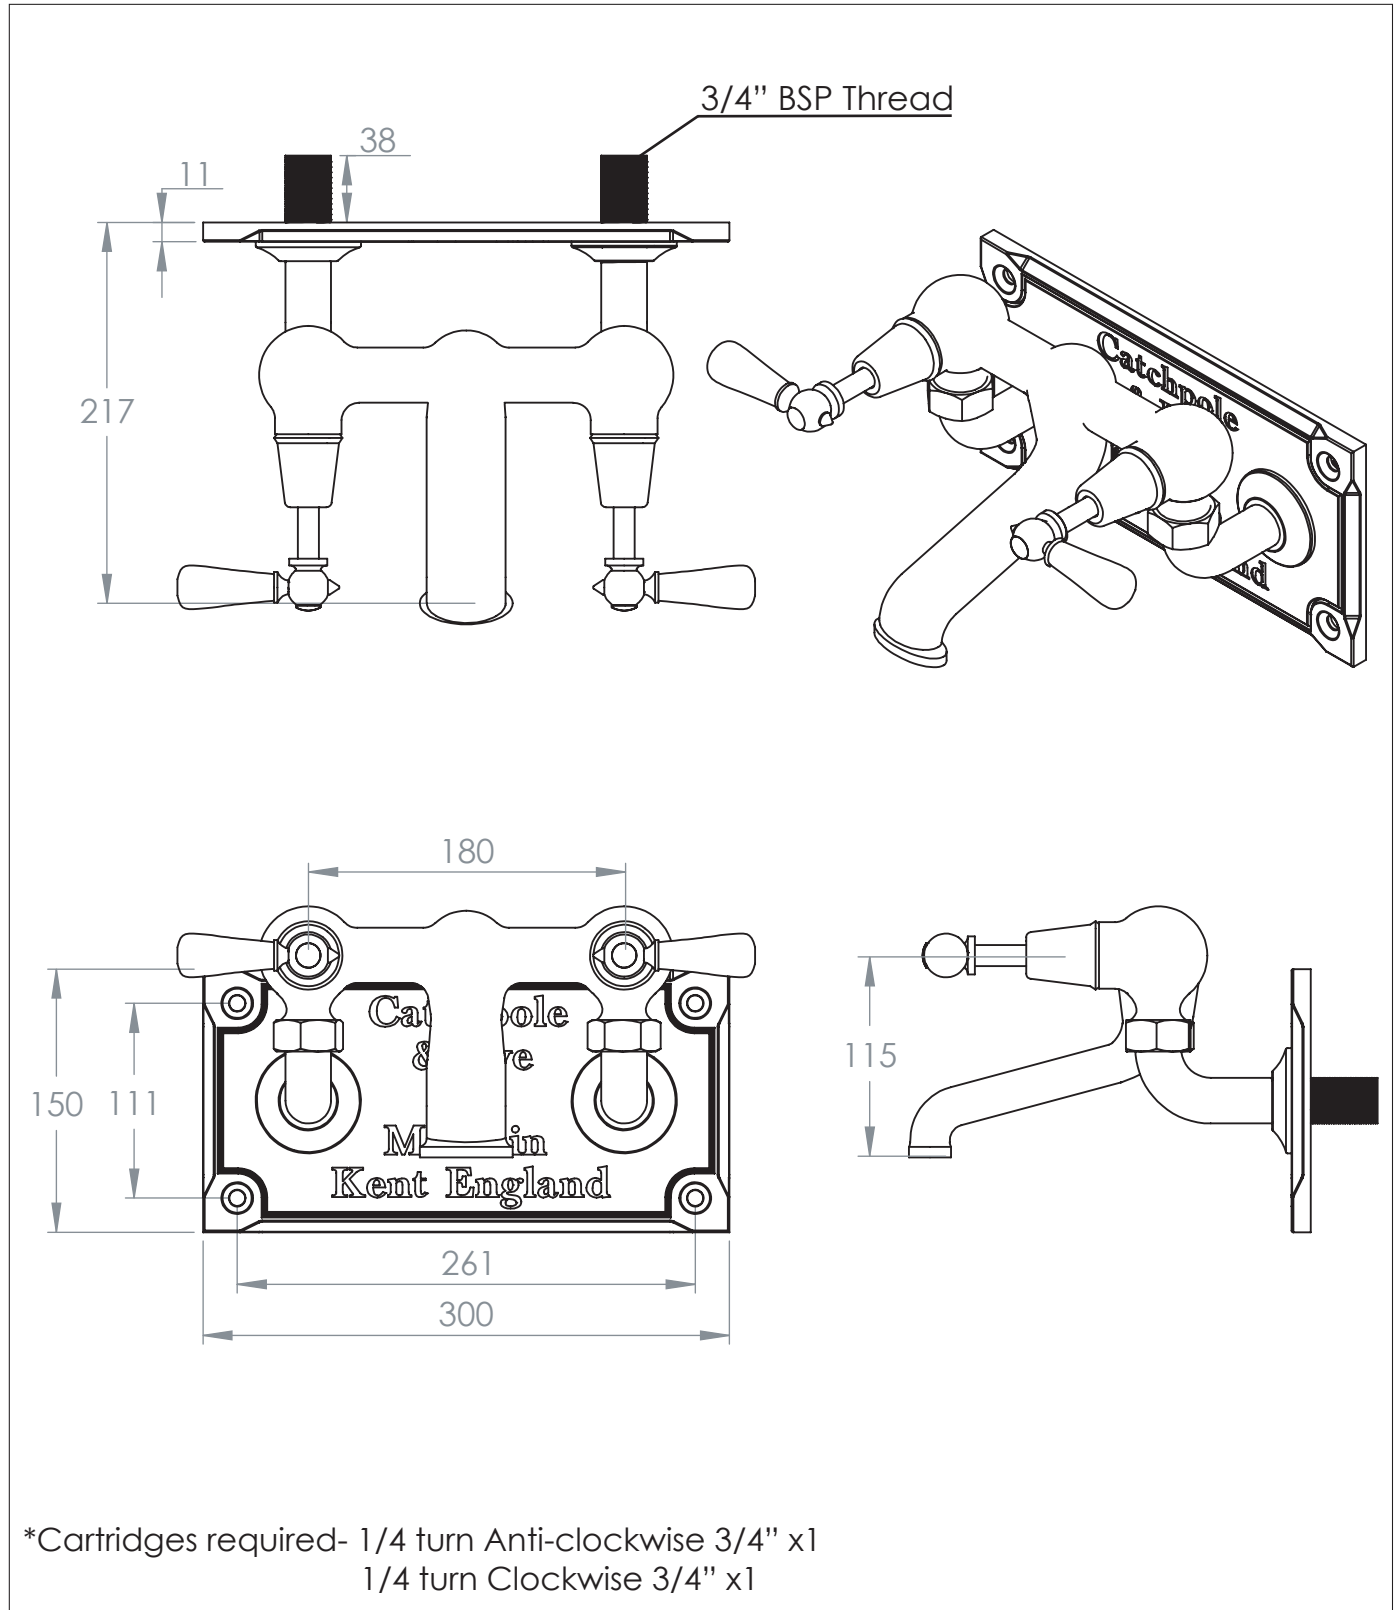

The Solheim Wall Mounted Bathtub Filler

DIMENSIONS (mm)

PLEASE NOTE: Whilst every effort is made to ensure the accuracy of these specification sheets, they are subject to change without notice as part of the company's ongoing product development process.