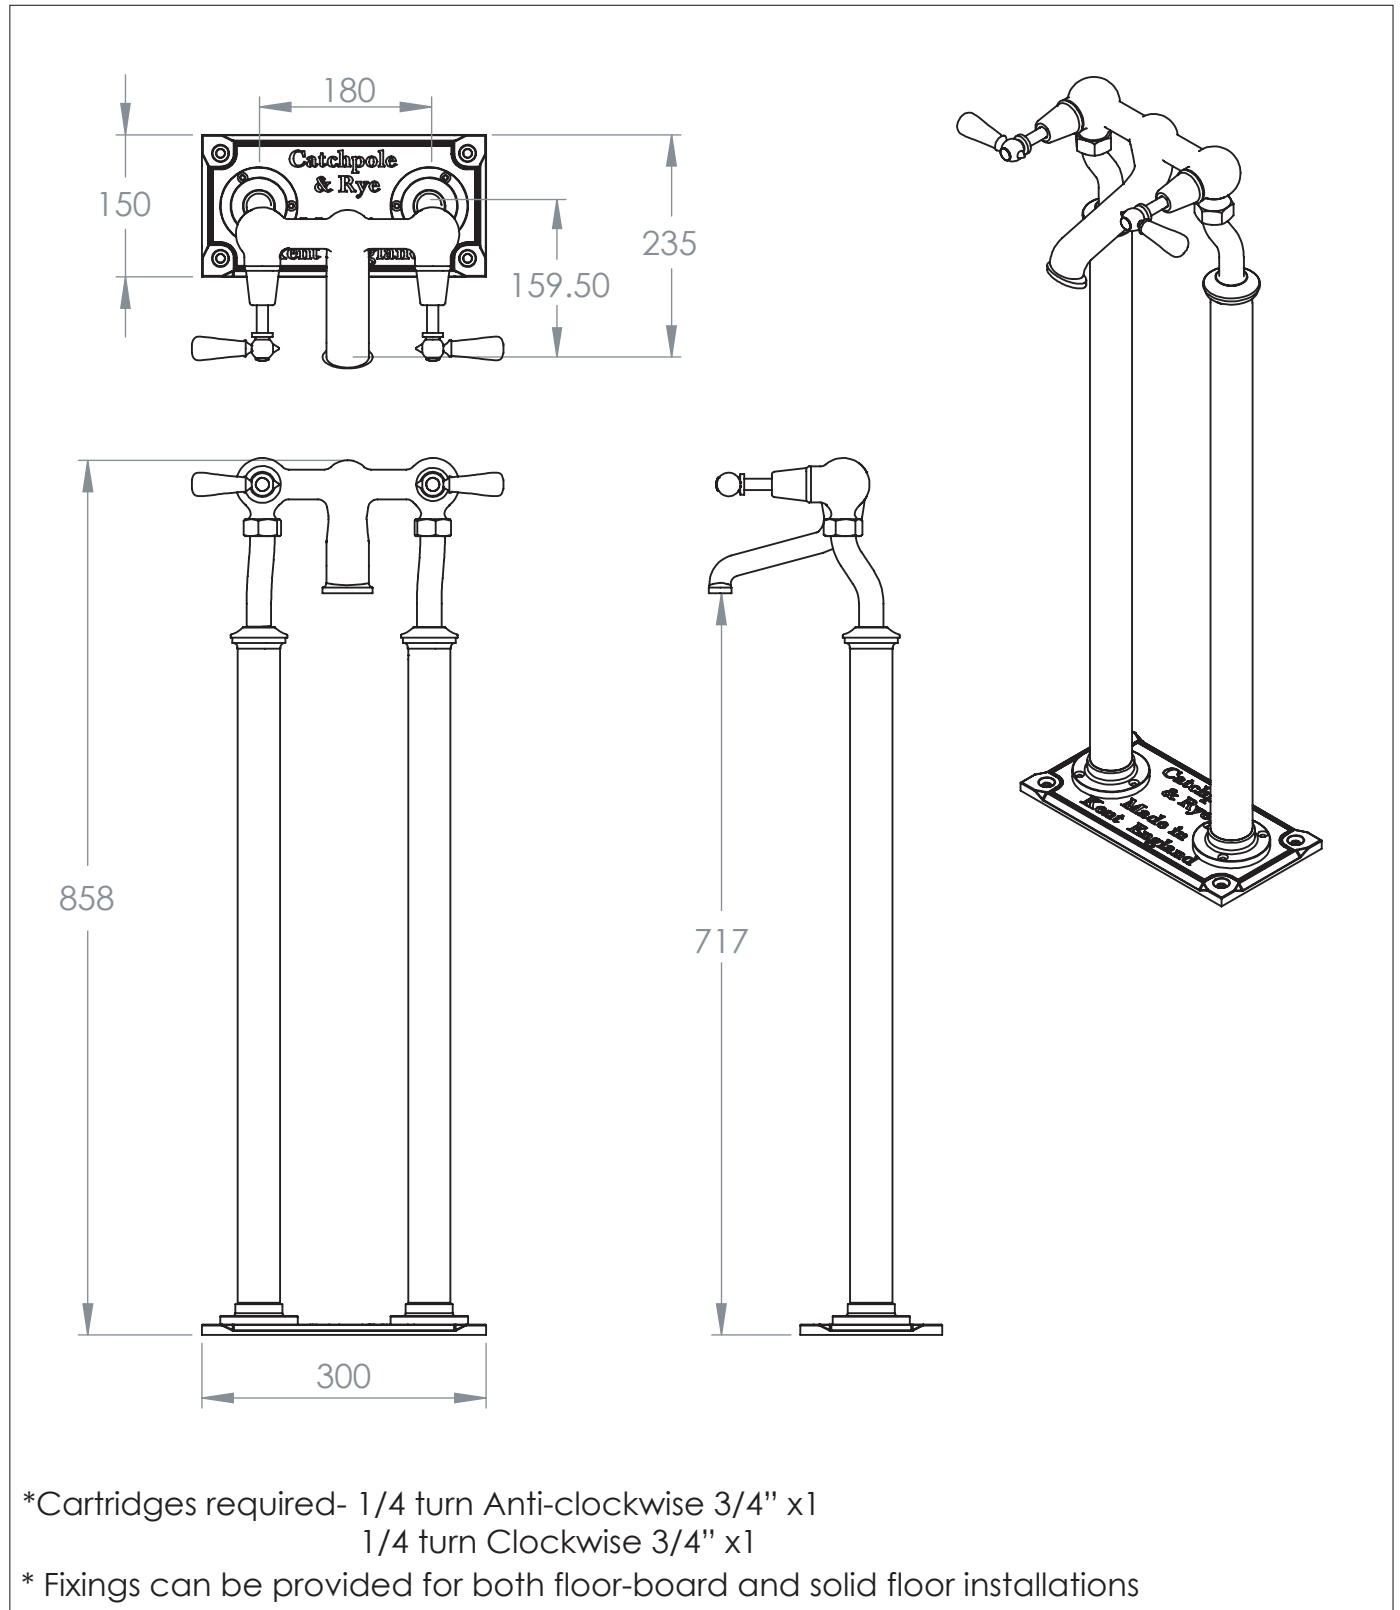

# The Solheim Bathtub Filler on Standpipes

DIMENSIONS (mm)

PLEASE NOTE: Whilst every effort is made to ensure the accuracy of these specification sheets, they are subject to change without notice as part of the company's ongoing product development process.