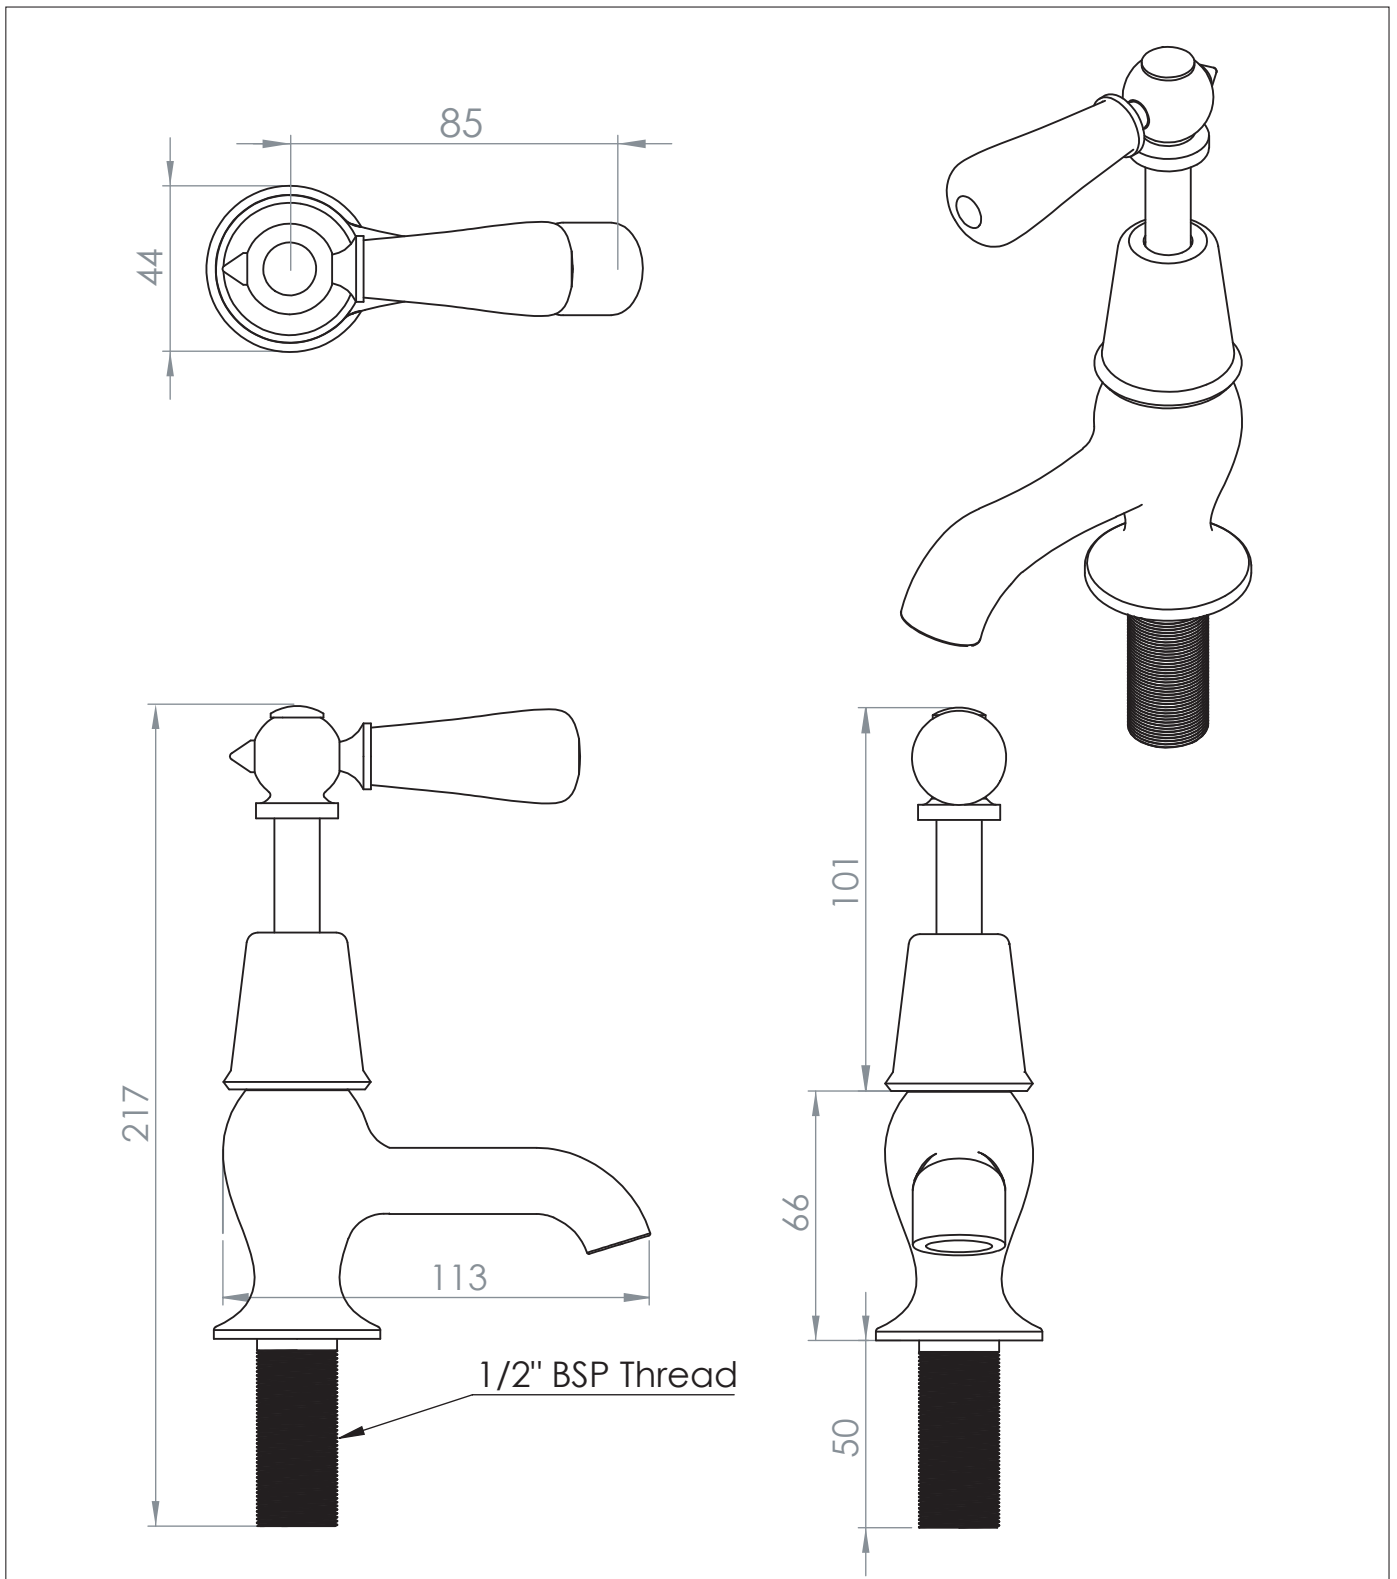

The Solheim Basin Pillar Taps

DIMENSIONS (mm)

PLEASE NOTE: Whilst every effort is made to ensure the accuracy of these specification sheets, they are subject to change without notice as part of the company's ongoing product development process.