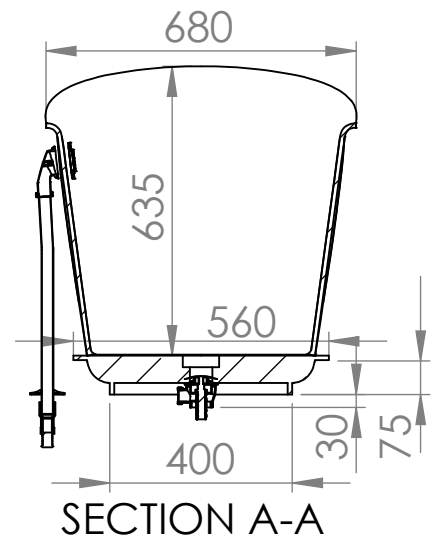

The Niederbronn With Overflow

DIMENSIONS (mm)

* Due to the handmade nature of our products, please allow for some variation in dimensions.

Capacity: 295 Litres

PLEASE NOTE: Whilst every effort is made to ensure the accuracy of these specification sheets, they are subject to change without notice as part of the company's ongoing product development process.