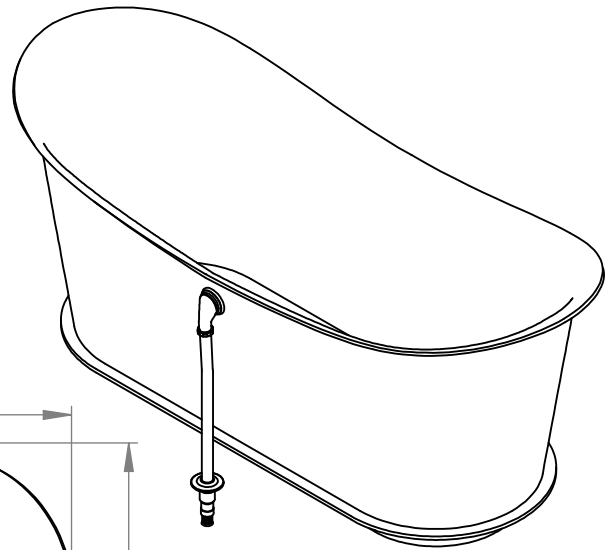

The Niederbronn With Overflow

DIMENSIONS (mm)

* Due to the handmade nature of our products, please allow for some variation in dimensions.

Capacity: 295 Litres

PLEASE NOTE: Whilst every effort is made to ensure the accuracy of these specification sheets, they are subject to change without notice as part of the company's ongoing product development process.