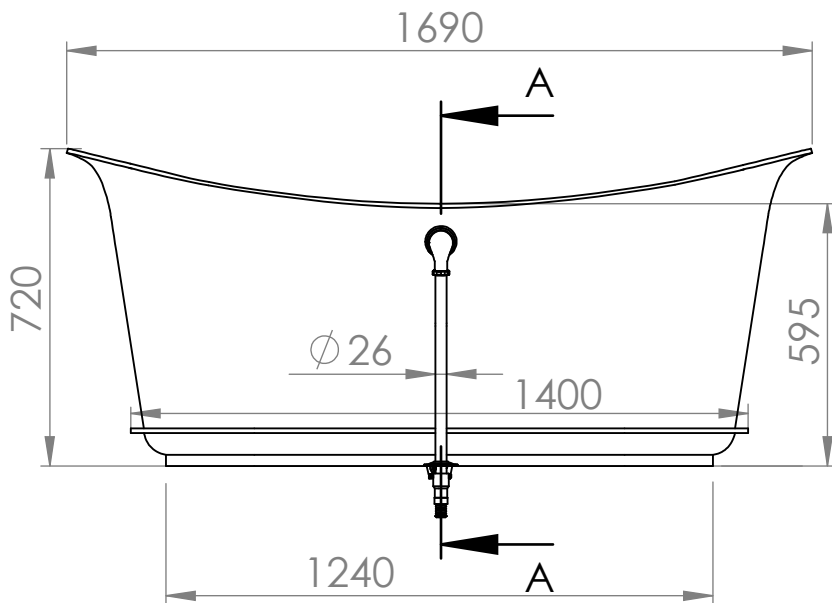

The Niederbronn With Overflow

DIMENSIONS (mm)

* Due to the handmade nature of our products, please allow for some variation in dimensions.

Capacity: 295 Litres

PLEASE NOTE: Whilst every effort is made to ensure the accuracy of these specification sheets, they are subject to change without notice as part of the company's ongoing product development process.