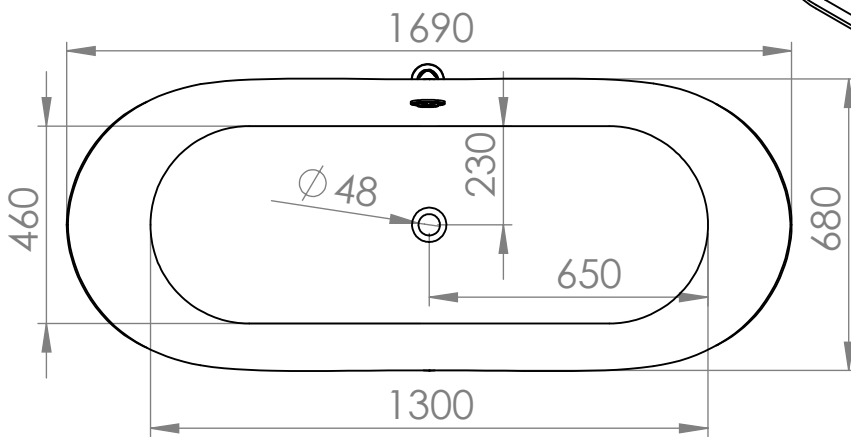

The Niederbronn With Overflow

DIMENSIONS (mm)

* Due to the handmade nature of our products, please allow for some variation in dimensions.

Capacity: 295 Litres

PLEASE NOTE: Whilst every effort is made to ensure the accuracy of these specification sheets, they are subject to change without notice as part of the company's ongoing product development process.