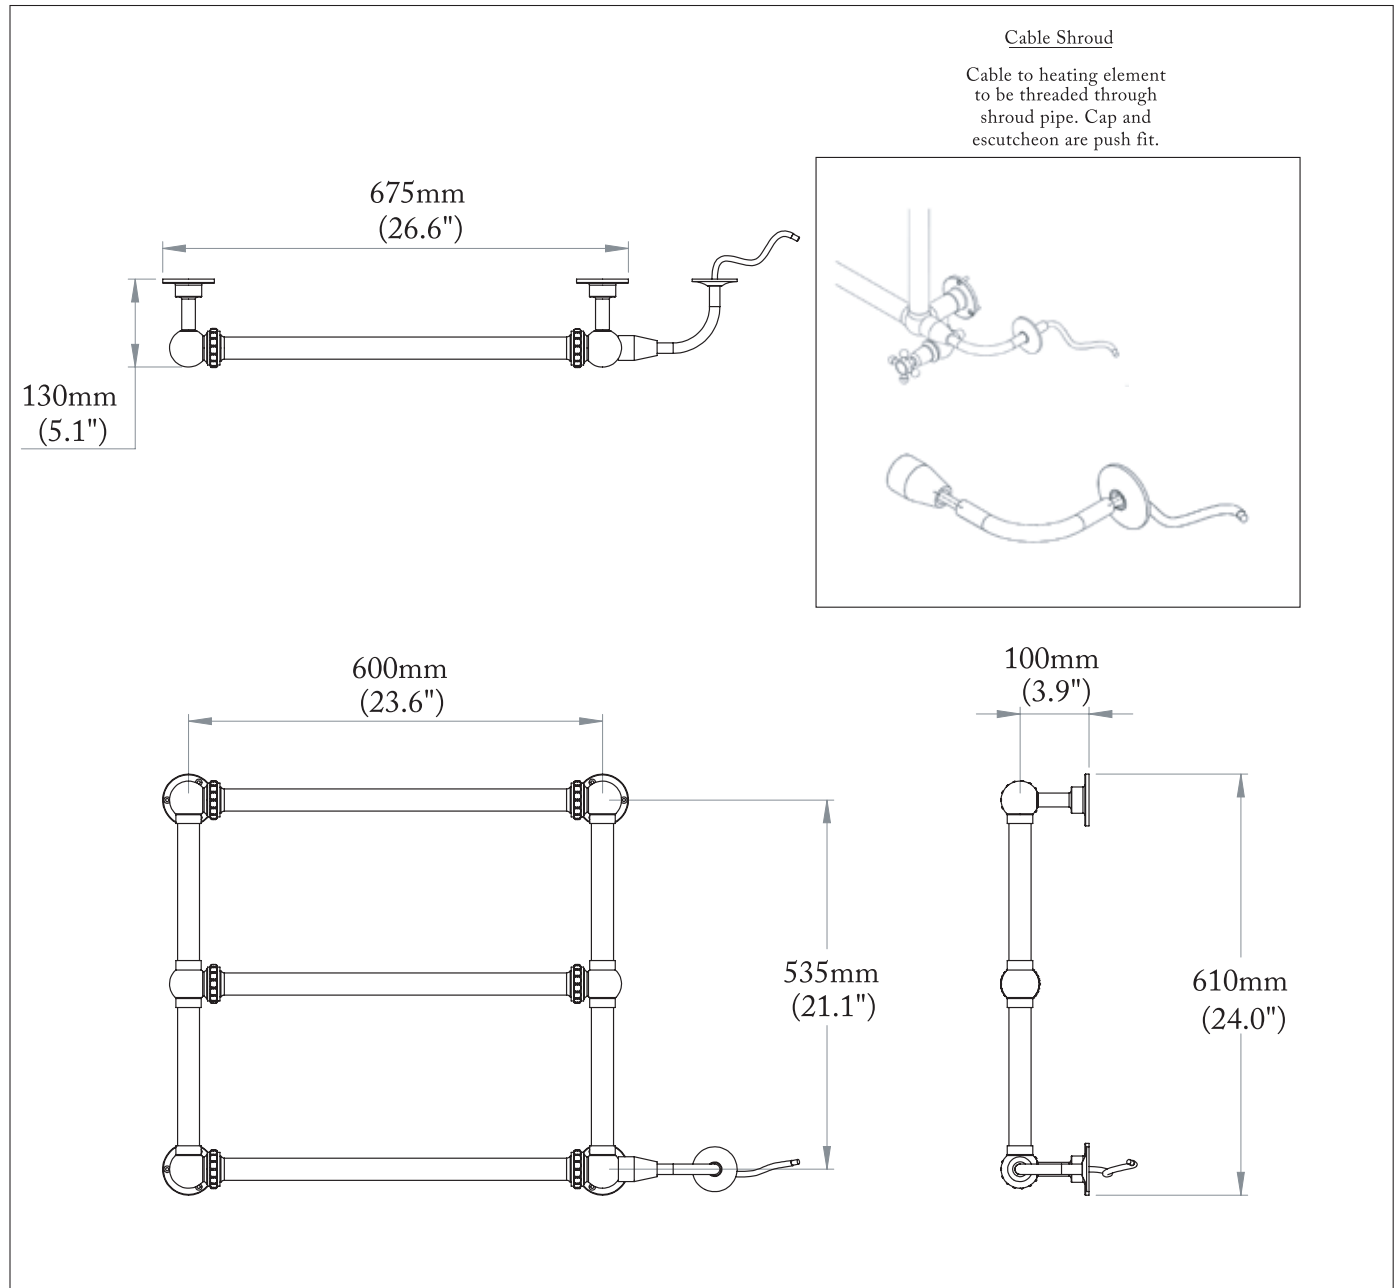

ELECTRIC MODEL

PLEASE NOTE: Whilst every effort is made to ensure the accuracy of these specification sheets, they are subject to change without notice as part of the company's ongoing product development process.