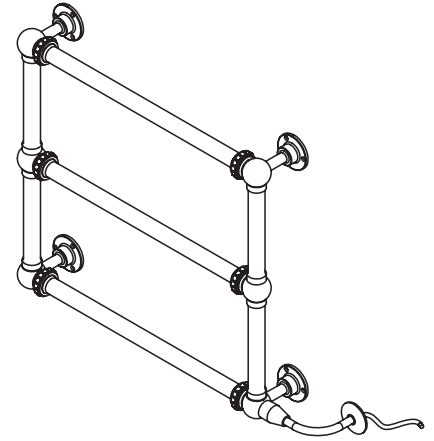

# The Mercantile Wall Mounted Towel Rail

## ELECTRIC MODEL

ELECTRICAL ELEMENT: 125W

ELEMENT RATING: IP55

Manufactured in the UK from BSC2126 Brass Tube.