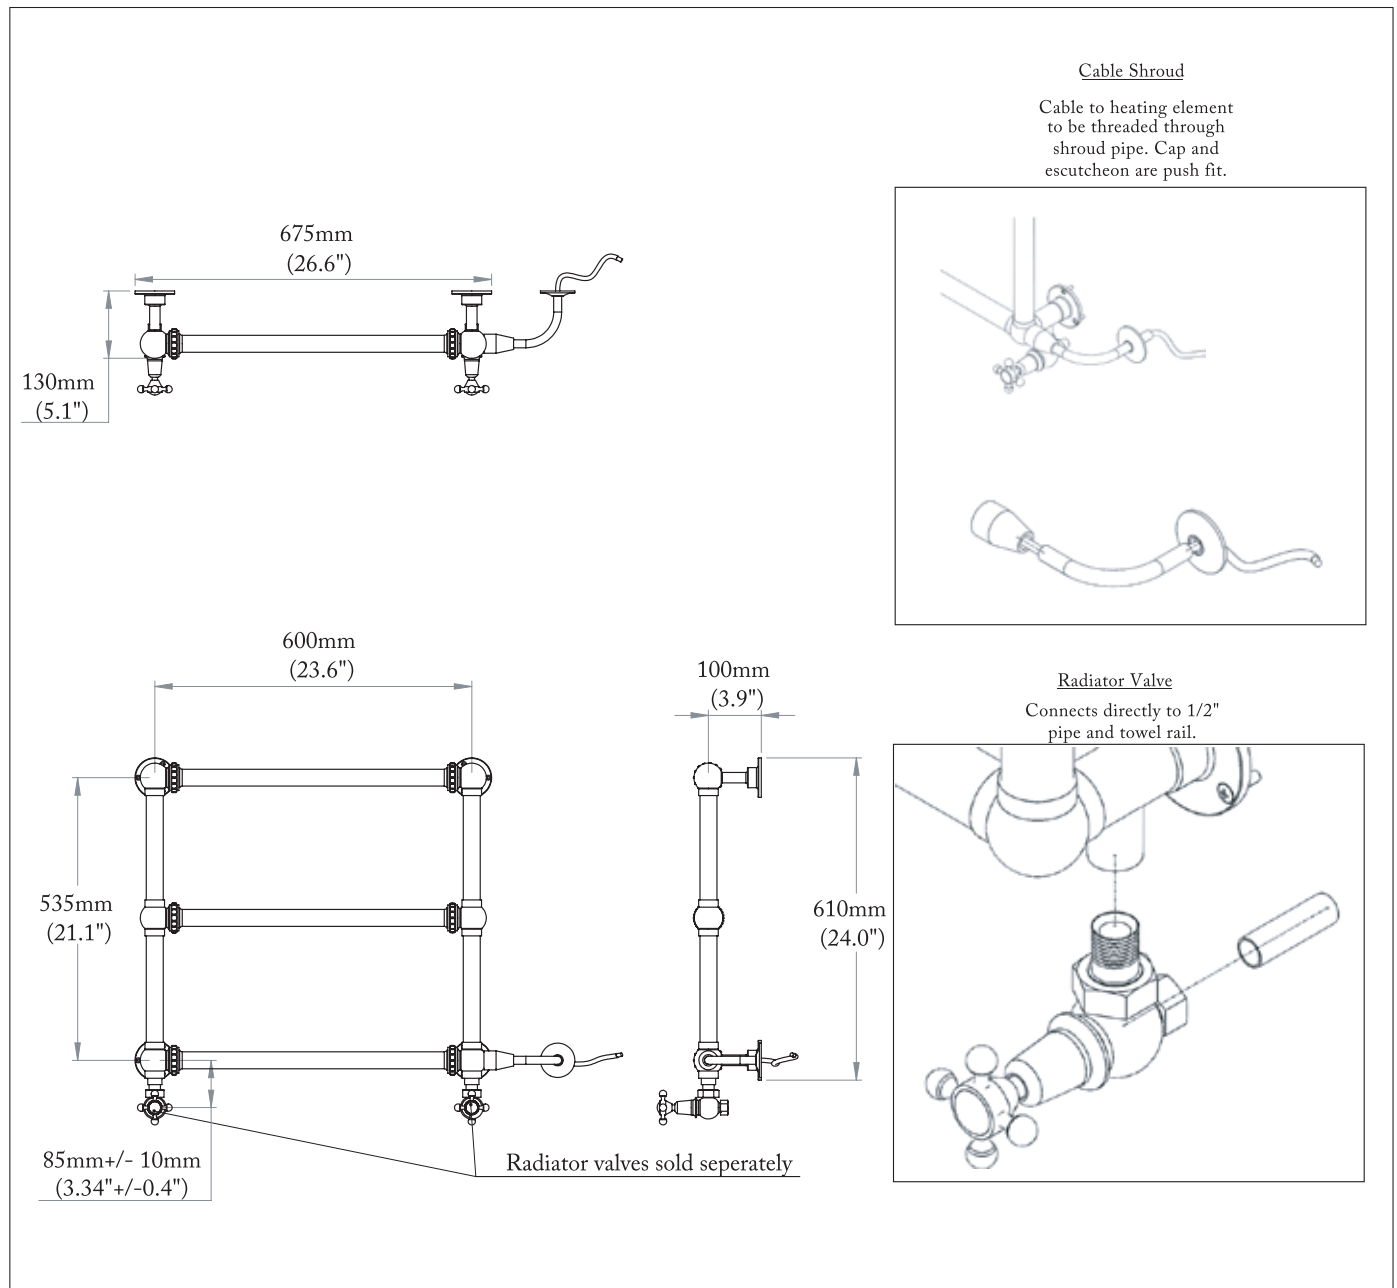

# The Mercantile Wall Mounted Towel Rail

## DUAL FUEL MODEL

BTU OUTPUT @50°C: 570  
 BTU OUTPUT @60°C: 720  
 ELECTRICAL ELEMENT: 125W  
 ELEMENT RATING: IP55

Manufactured in the UK from BSC2126 Brass Tube.

## DUAL FUEL MODEL

PLEASE NOTE: Whilst every effort is made to ensure the accuracy of these specification sheets, they are subject to change without notice as part of the company's ongoing product development process.