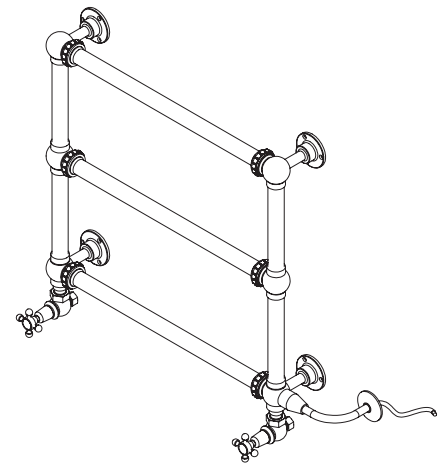

# The Mercantile Wall Mounted Towel Rail

## DUAL FUEL MODEL

BTU OUTPUT @50°C: 570  
 BTU OUTPUT @60°C: 720  
 ELECTRICAL ELEMENT: 125W  
 ELEMENT RATING: IP55

Manufactured in the UK from BSC2126 Brass Tube.