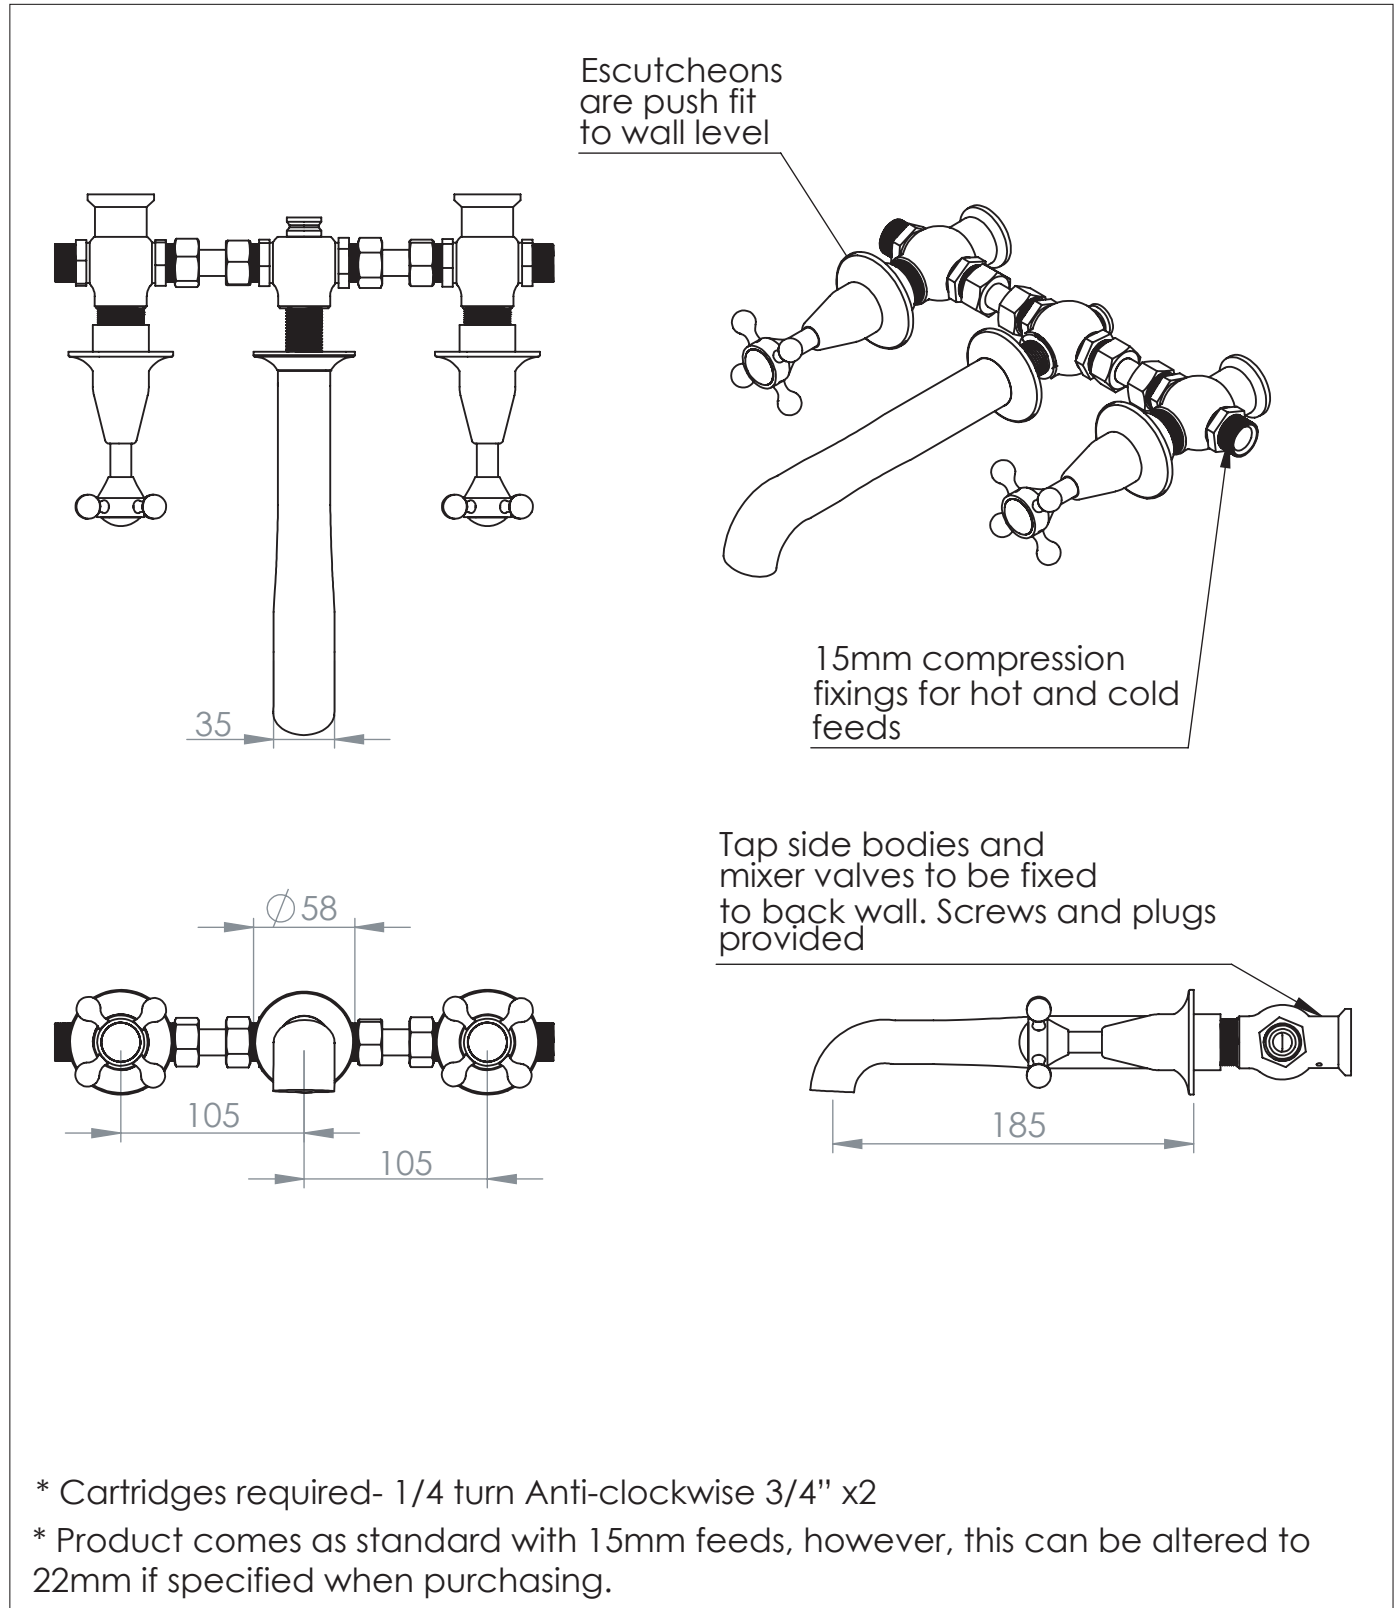

# The English Wall Mounted Three Hole Basin Tap

DIMENSIONS (mm)

PLEASE NOTE: Whilst every effort is made to ensure the accuracy of these specification sheets, they are subject to change without notice as part of the company's ongoing product development process.

# The English Wall Mounted Three Hole Basin Tap

## DIMENSIONS (mm)

PLEASE NOTE: Whilst every effort is made to ensure the accuracy of these specification sheets, they are subject to change without notice as part of the company's ongoing product development process.