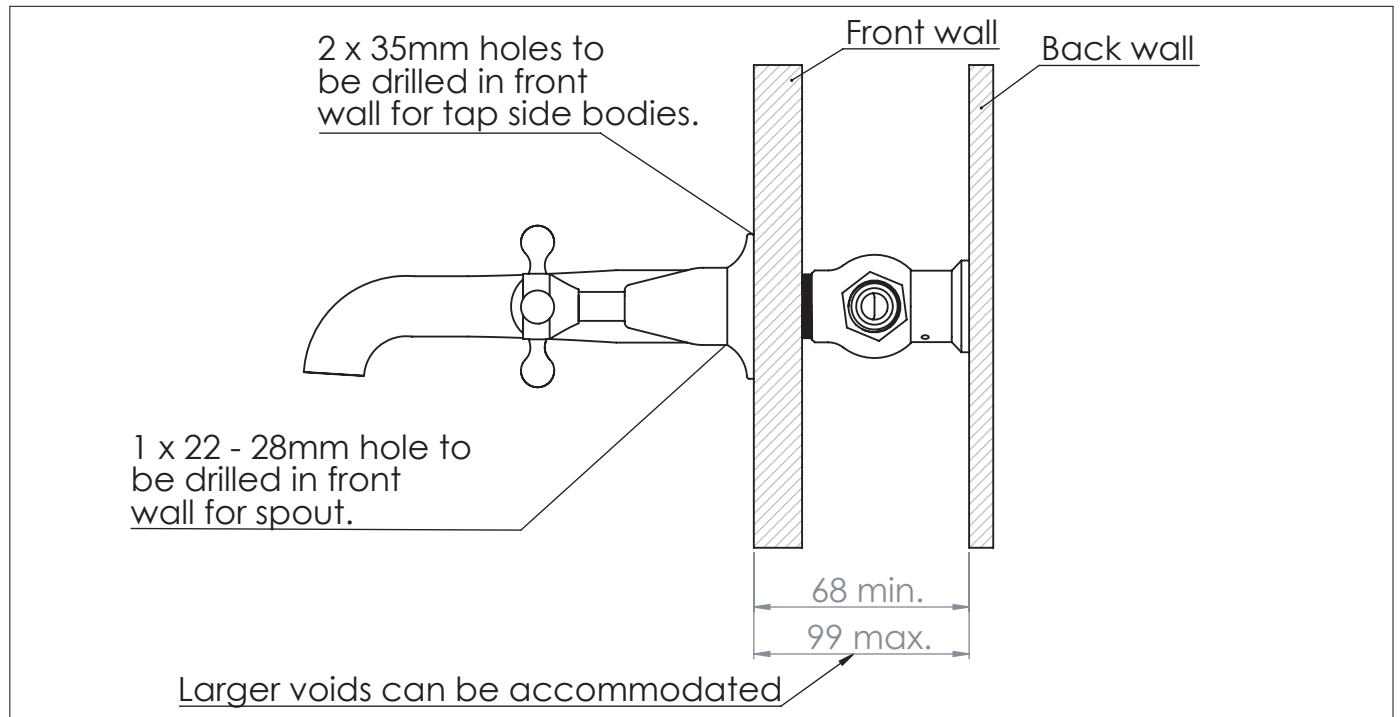

# The English Wall Mounted Three Hole Basin Tap

DIMENSIONS (mm)

PLEASE NOTE: Whilst every effort is made to ensure the accuracy of these specification sheets, they are subject to change without notice as part of the company's ongoing product development process.

# The English Wall Mounted Three Hole Basin Tap

## DIMENSIONS (mm)

PLEASE NOTE: Whilst every effort is made to ensure the accuracy of these specification sheets, they are subject to change without notice as part of the company's ongoing product development process.