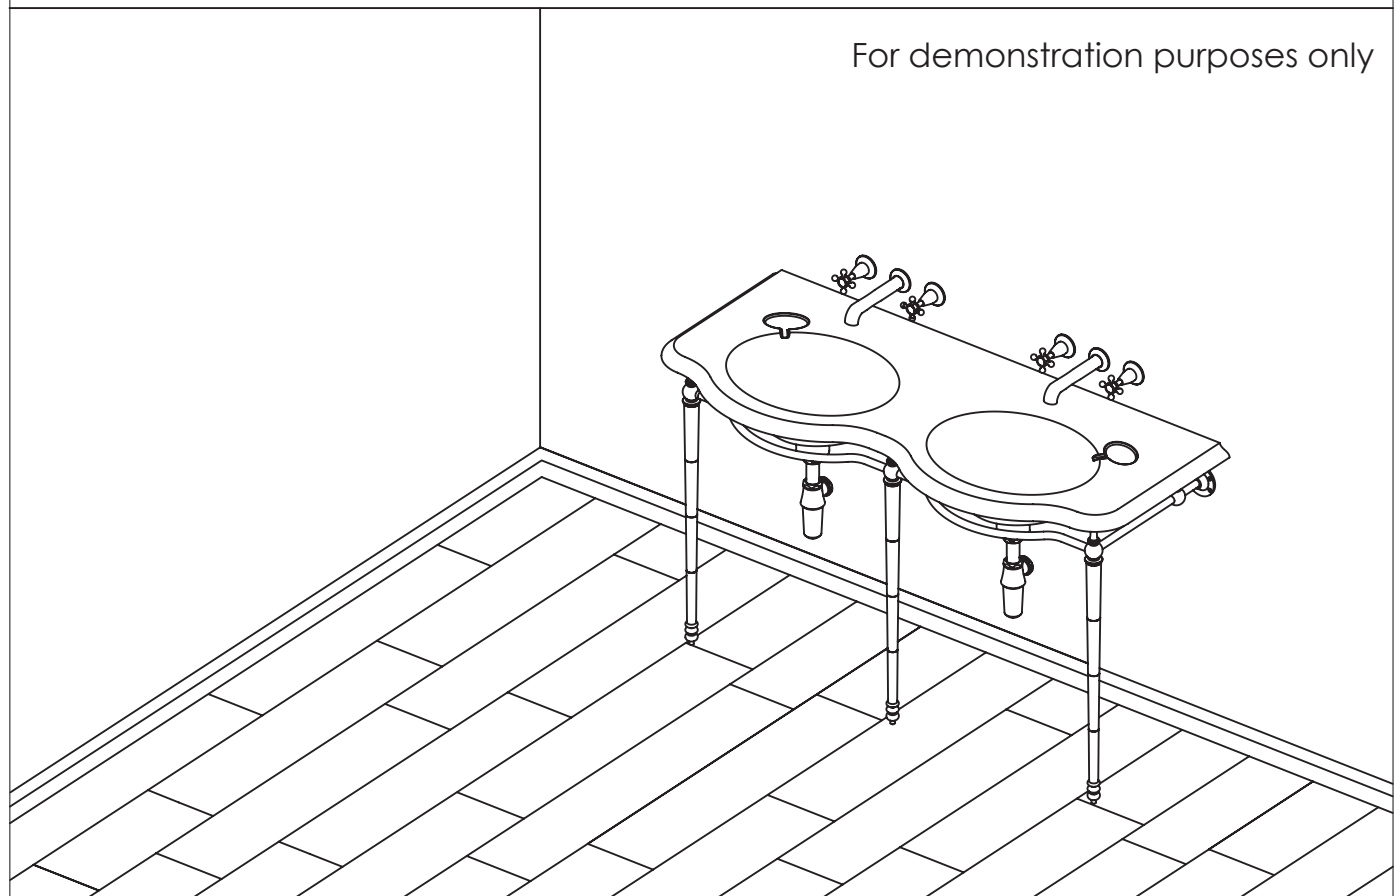

The English Wall Mounted Three Hole Basin Tap

DIMENSIONS (mm)

PLEASE NOTE: Whilst every effort is made to ensure the accuracy of these specification sheets, they are subject to change without notice as part of the company's ongoing product development process.