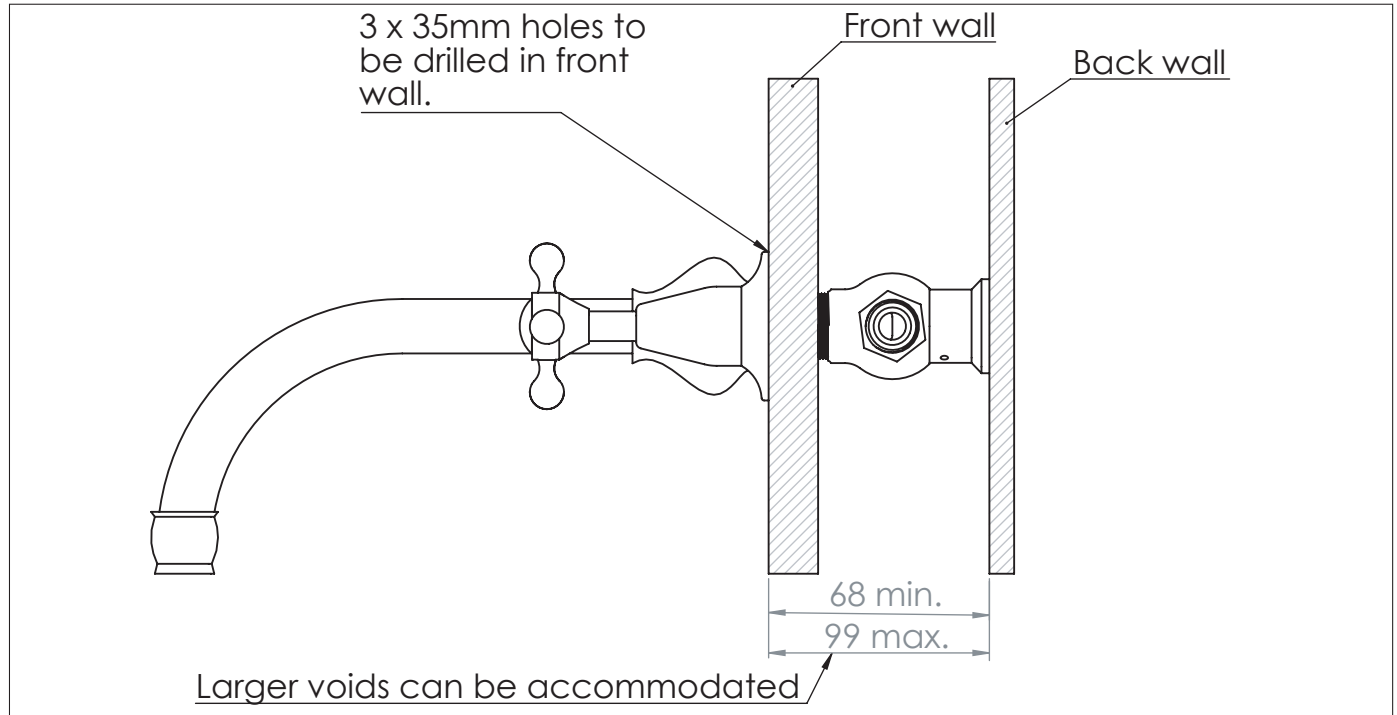

The English Wall Mounted Swan Bathtub Filler

DIMENSIONS (mm)

PLEASE NOTE: Whilst every effort is made to ensure the accuracy of these specification sheets, they are subject to change without notice as part of the company's ongoing product development process.