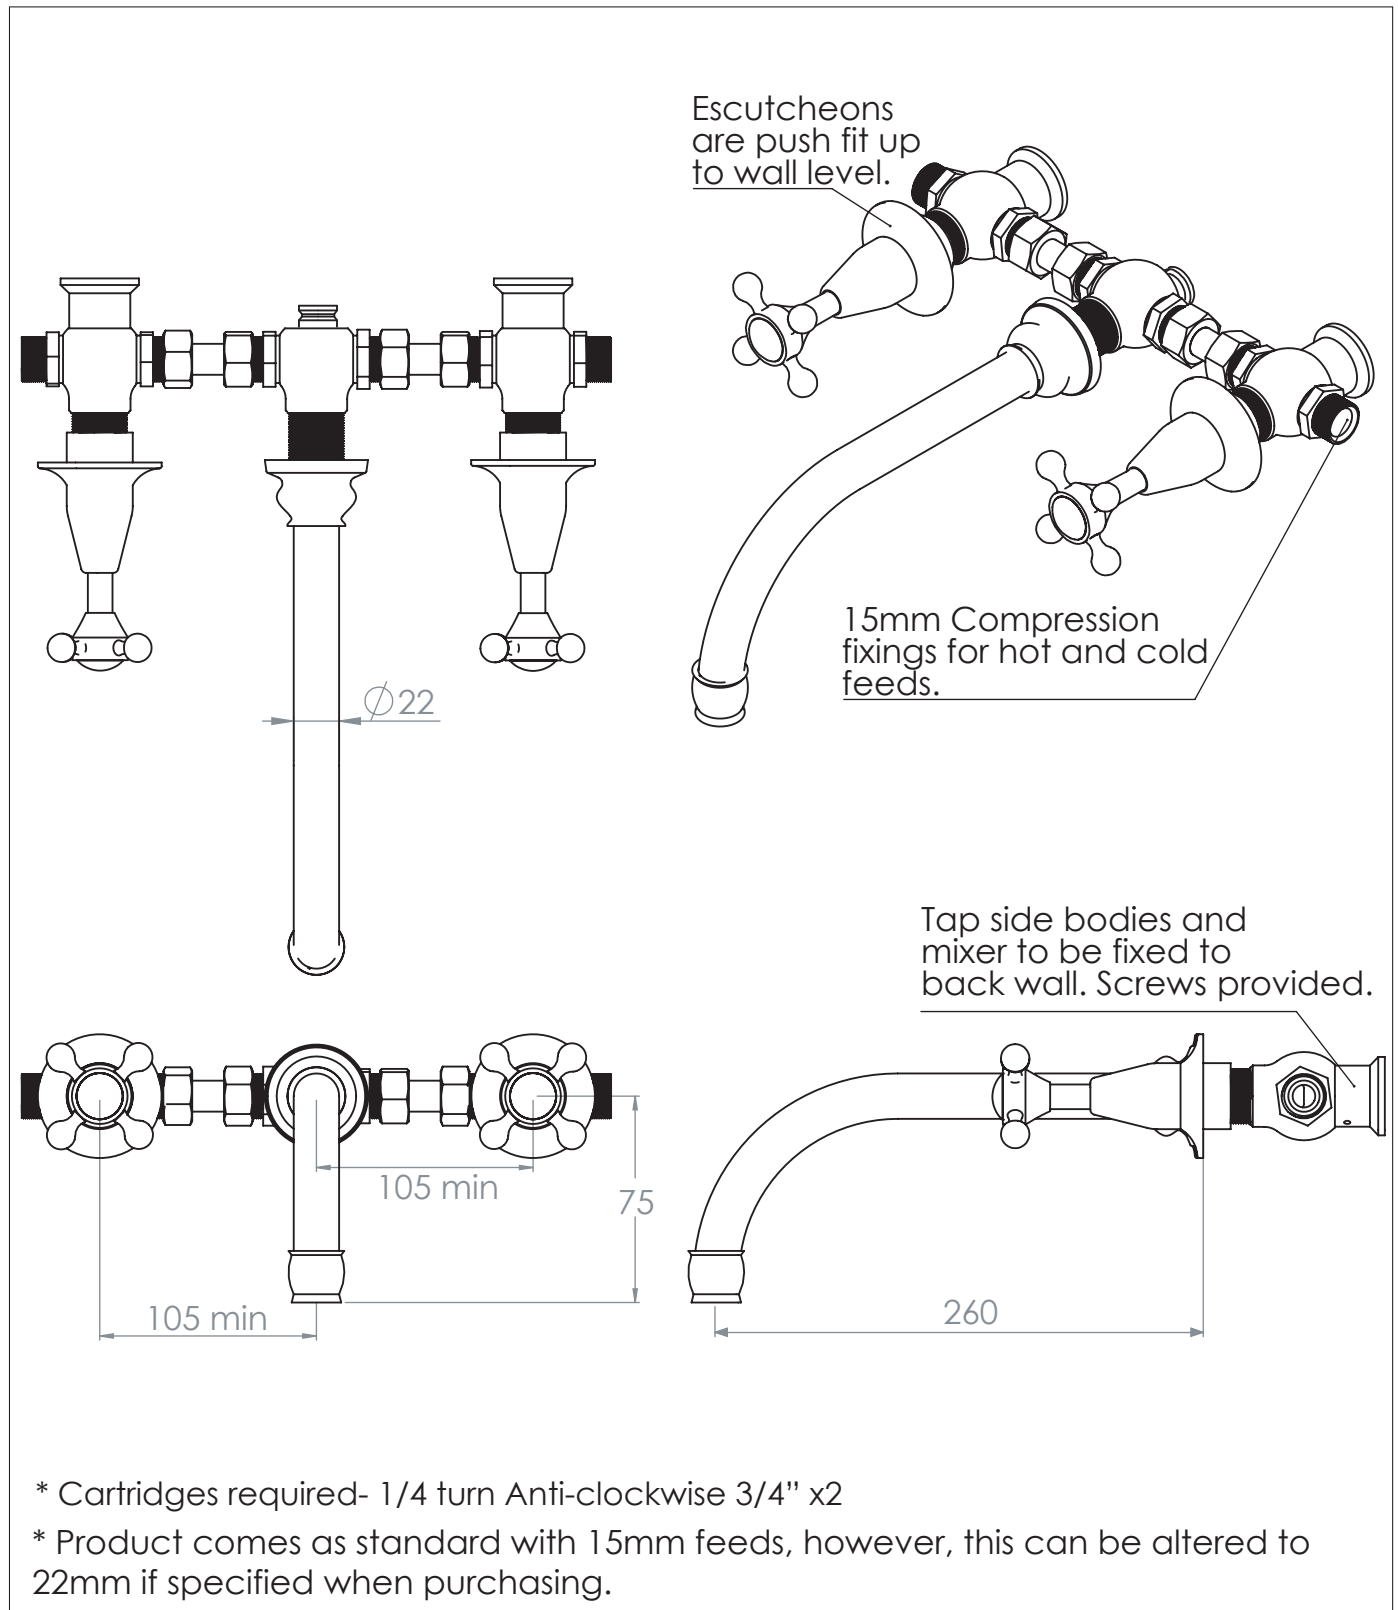

The English Wall Mounted Swan Bathtub Filler

DIMENSIONS (mm)

PLEASE NOTE: Whilst every effort is made to ensure the accuracy of these specification sheets, they are subject to change without notice as part of the company's ongoing product development process.