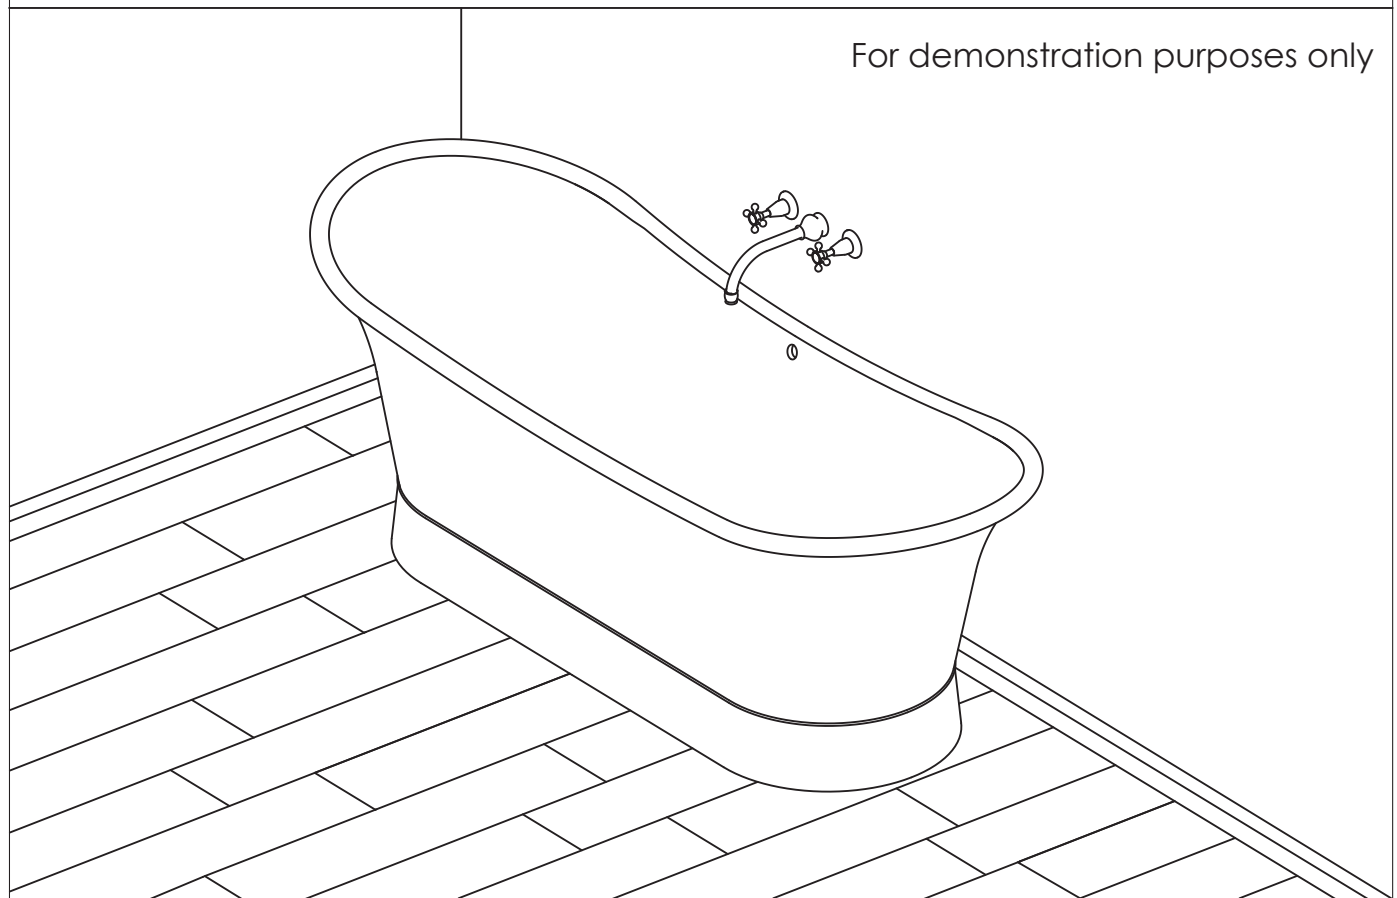

The English Wall Mounted Swan Bathtub Filler

DIMENSIONS (mm)

PLEASE NOTE: Whilst every effort is made to ensure the accuracy of these specification sheets, they are subject to change without notice as part of the company's ongoing product development process.