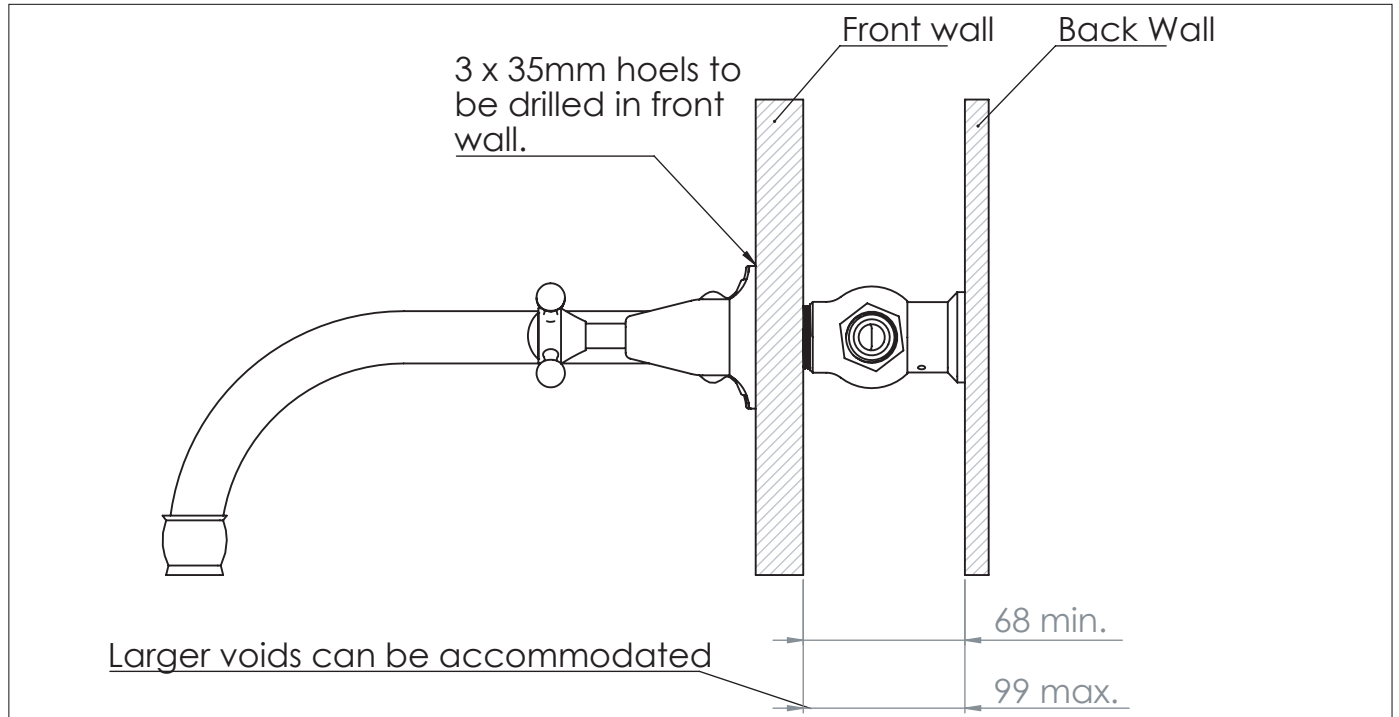

The English Wall Mounted Swan Basin Mixer

DIMENSIONS (mm)

PLEASE NOTE: Whilst every effort is made to ensure the accuracy of these specification sheets, they are subject to change without notice as part of the company's ongoing product development process.