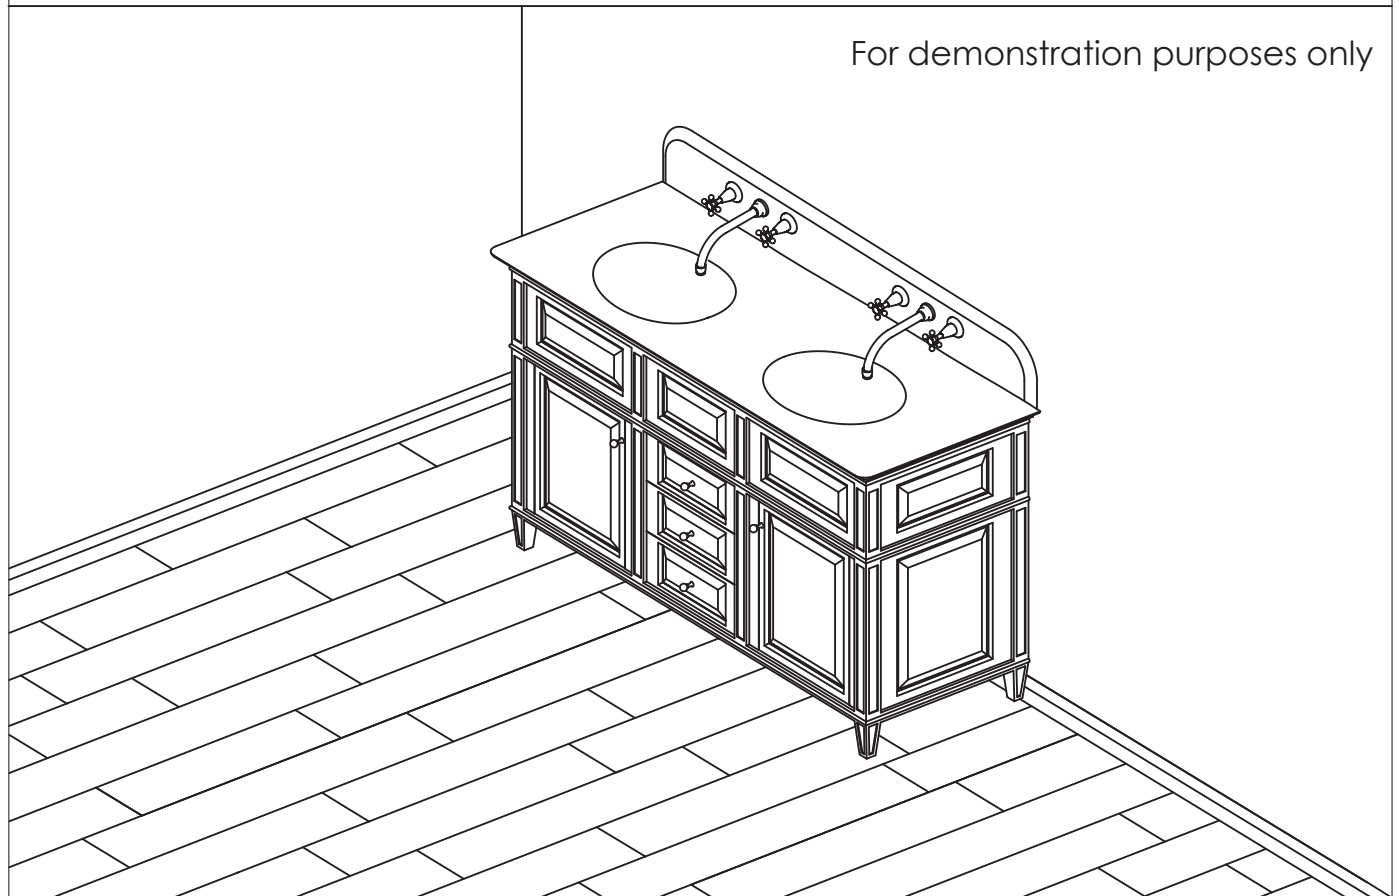

The English Wall Mounted Swan Basin Mixer

DIMENSIONS (mm)

PLEASE NOTE: Whilst every effort is made to ensure the accuracy of these specification sheets, they are subject to change without notice as part of the company's ongoing product development process.