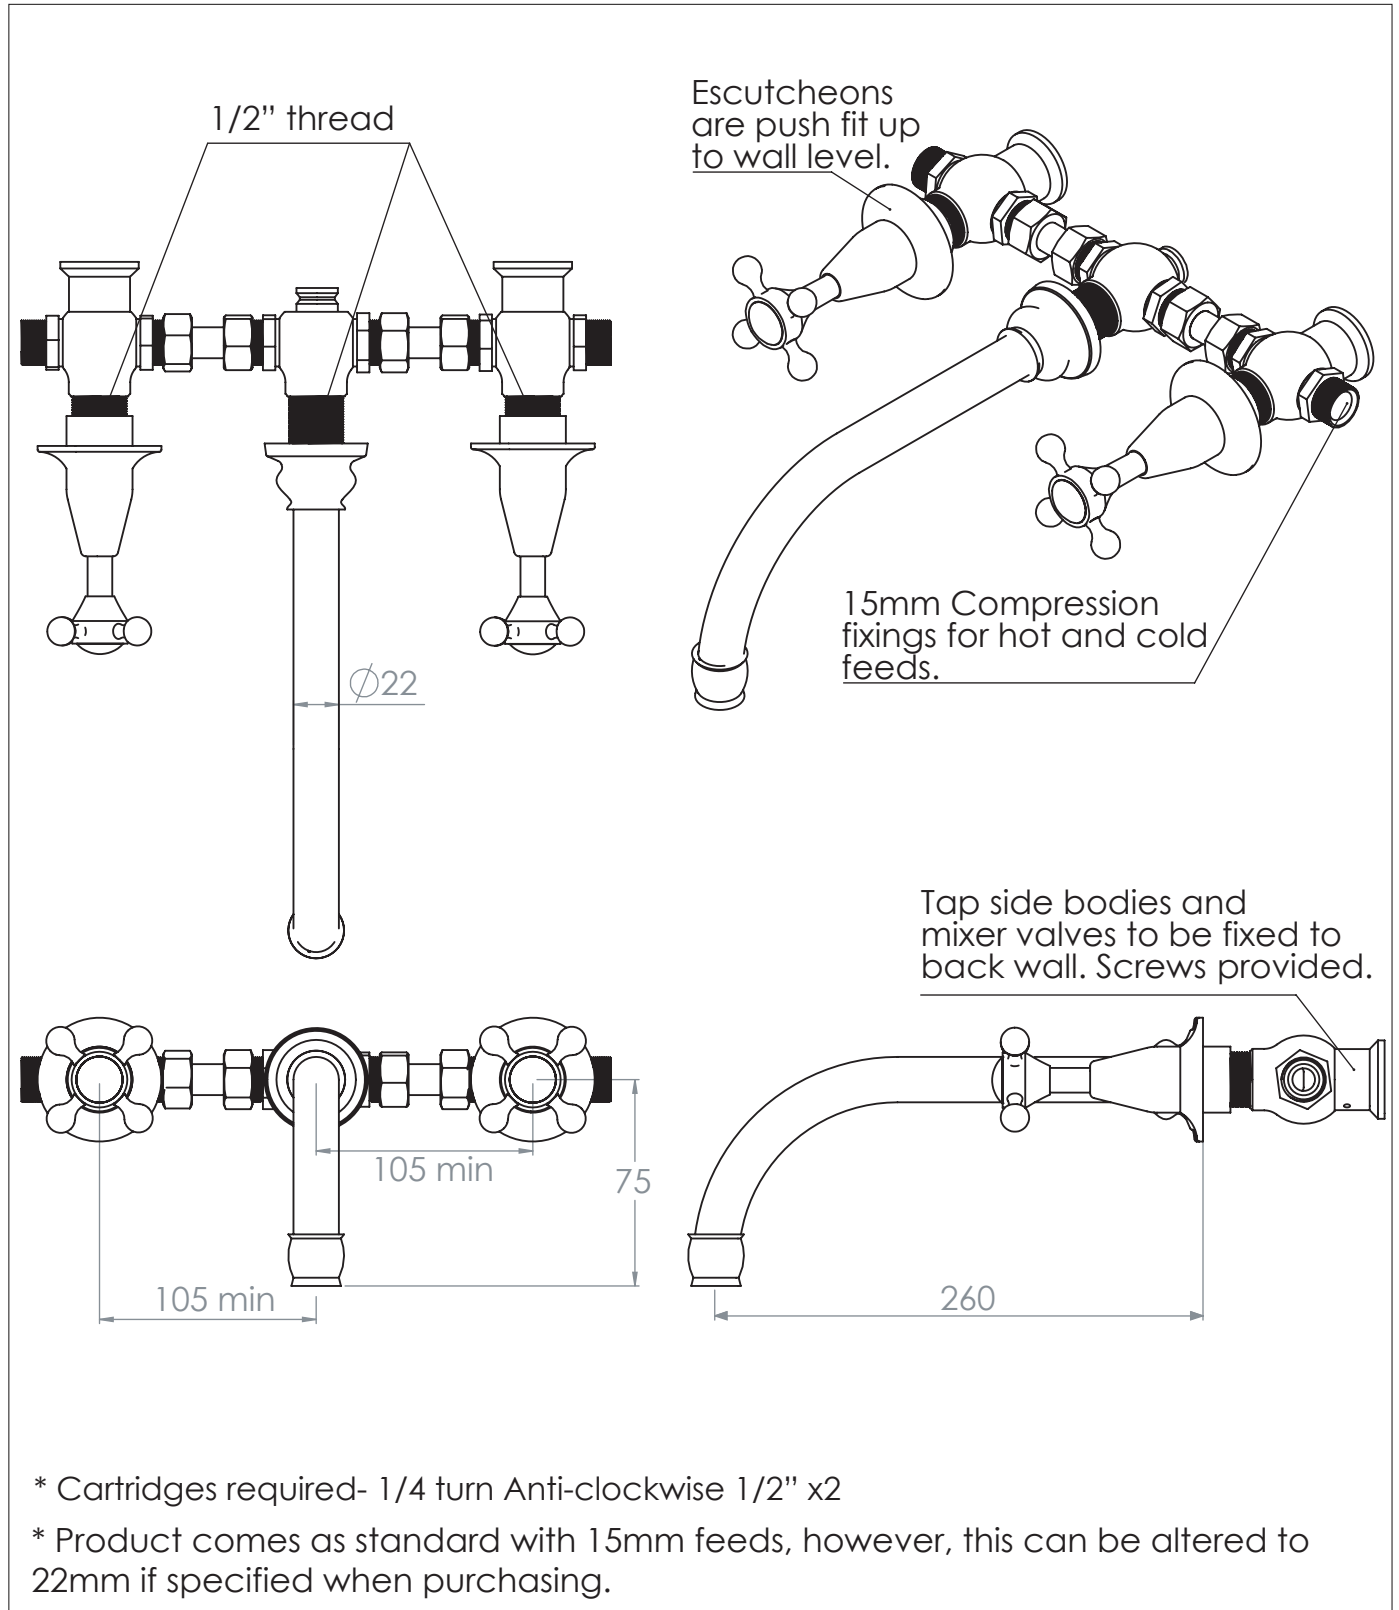

The English Wall Mounted Swan Basin Mixer

DIMENSIONS (mm)

PLEASE NOTE: Whilst every effort is made to ensure the accuracy of these specification sheets, they are subject to change without notice as part of the company's ongoing product development process.