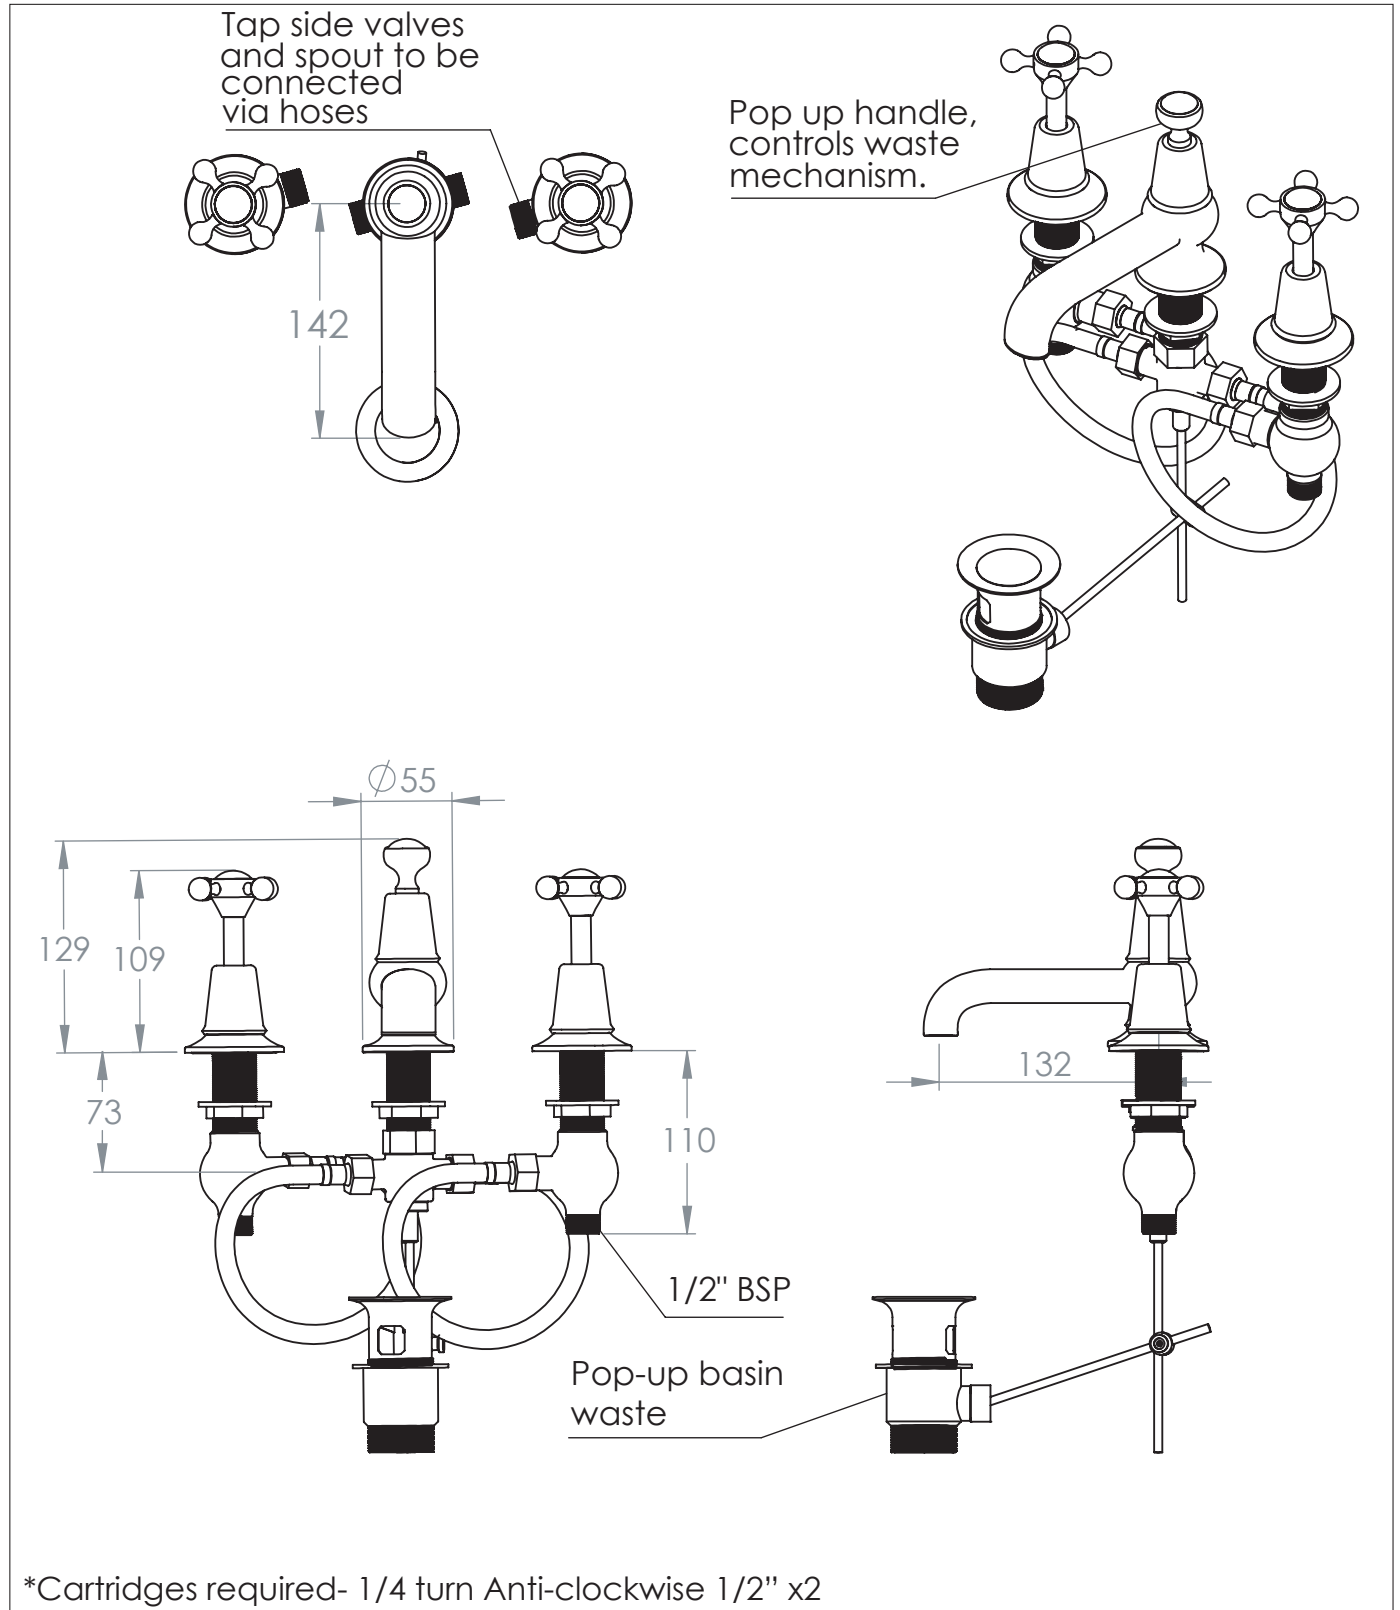

The English Three Hole Basin Tap

DIMENSIONS (mm)

PLEASE NOTE: Whilst every effort is made to ensure the accuracy of these specification sheets, they are subject to change without notice as part of the company's ongoing product development process.