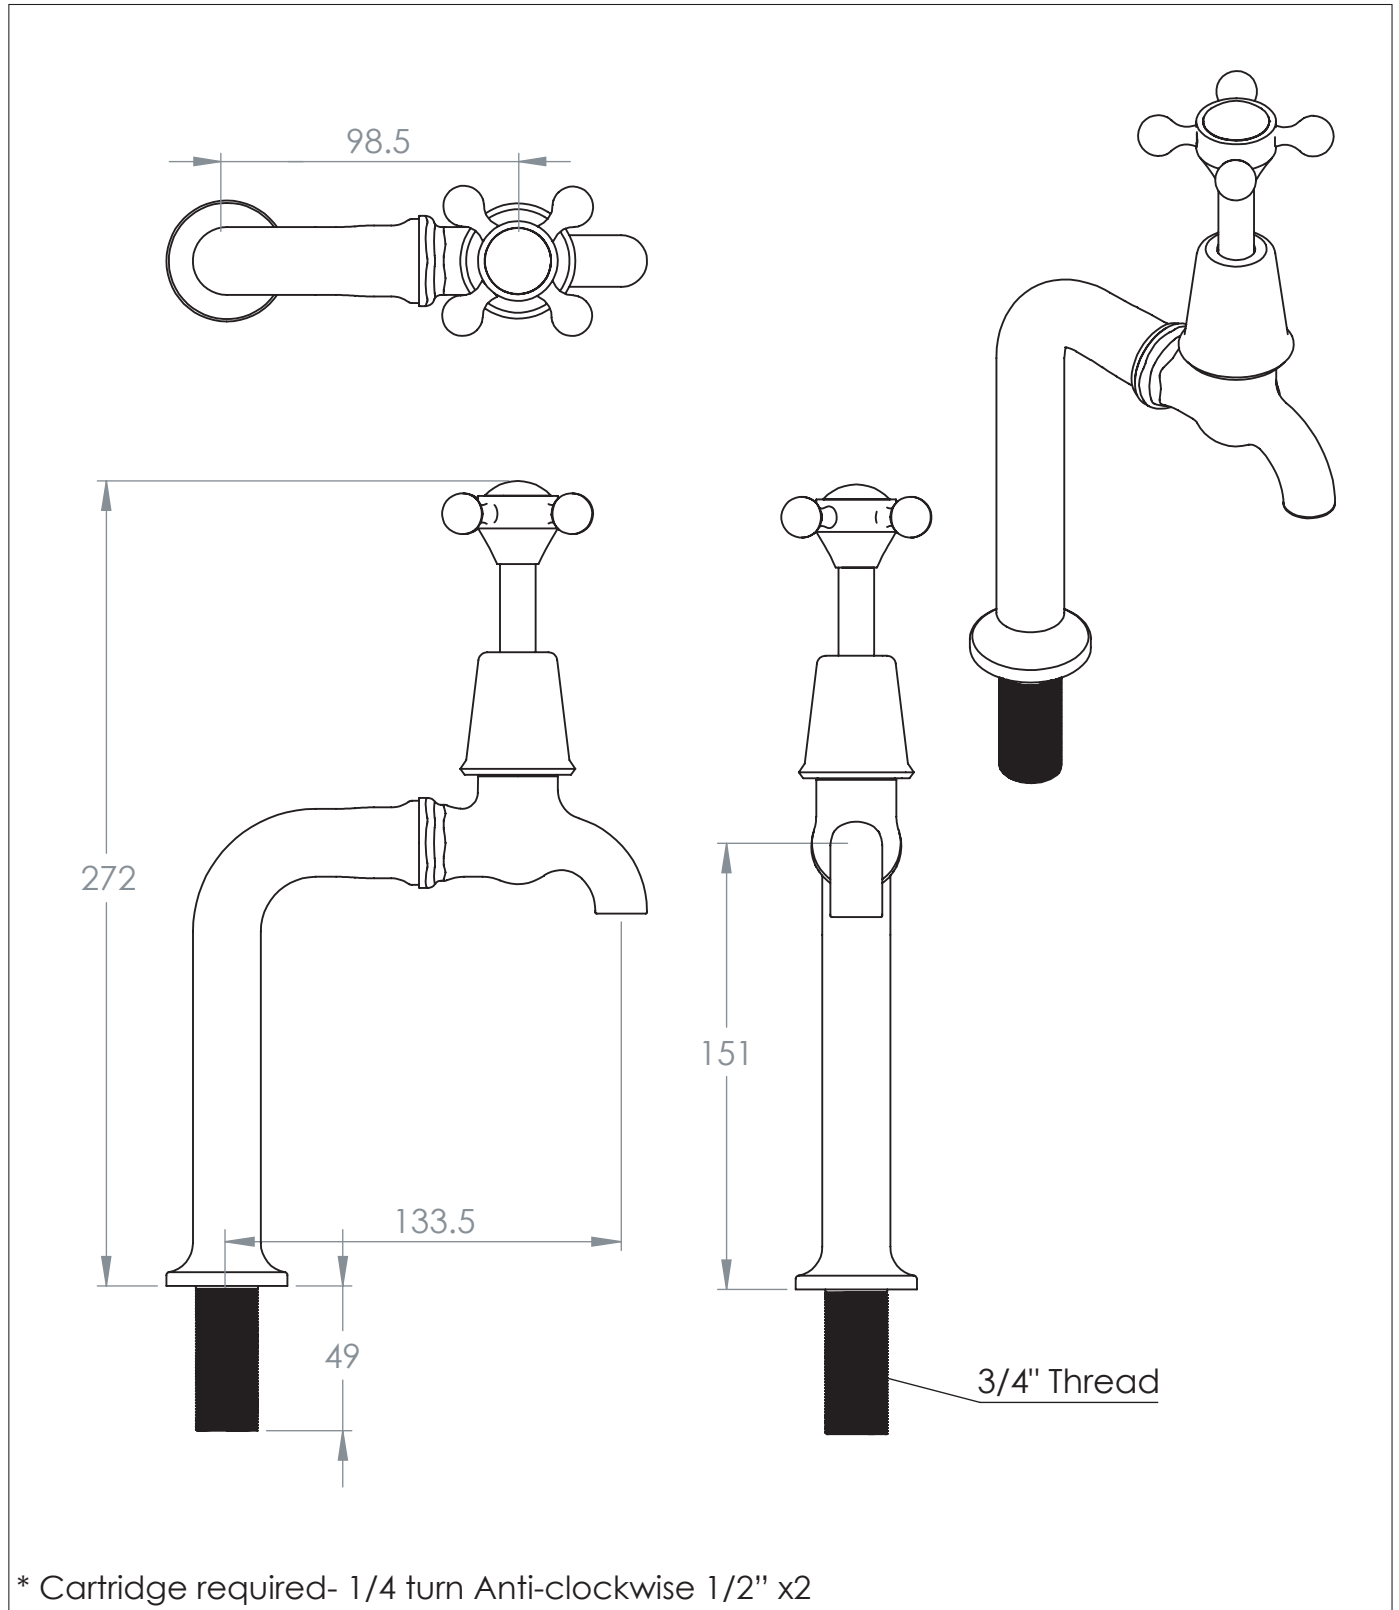

The English Kitchen Bib Taps

DIMENSIONS (mm)

PLEASE NOTE: Whilst every effort is made to ensure the accuracy of these specification sheets, they are subject to change without notice as part of the company's ongoing product development process.