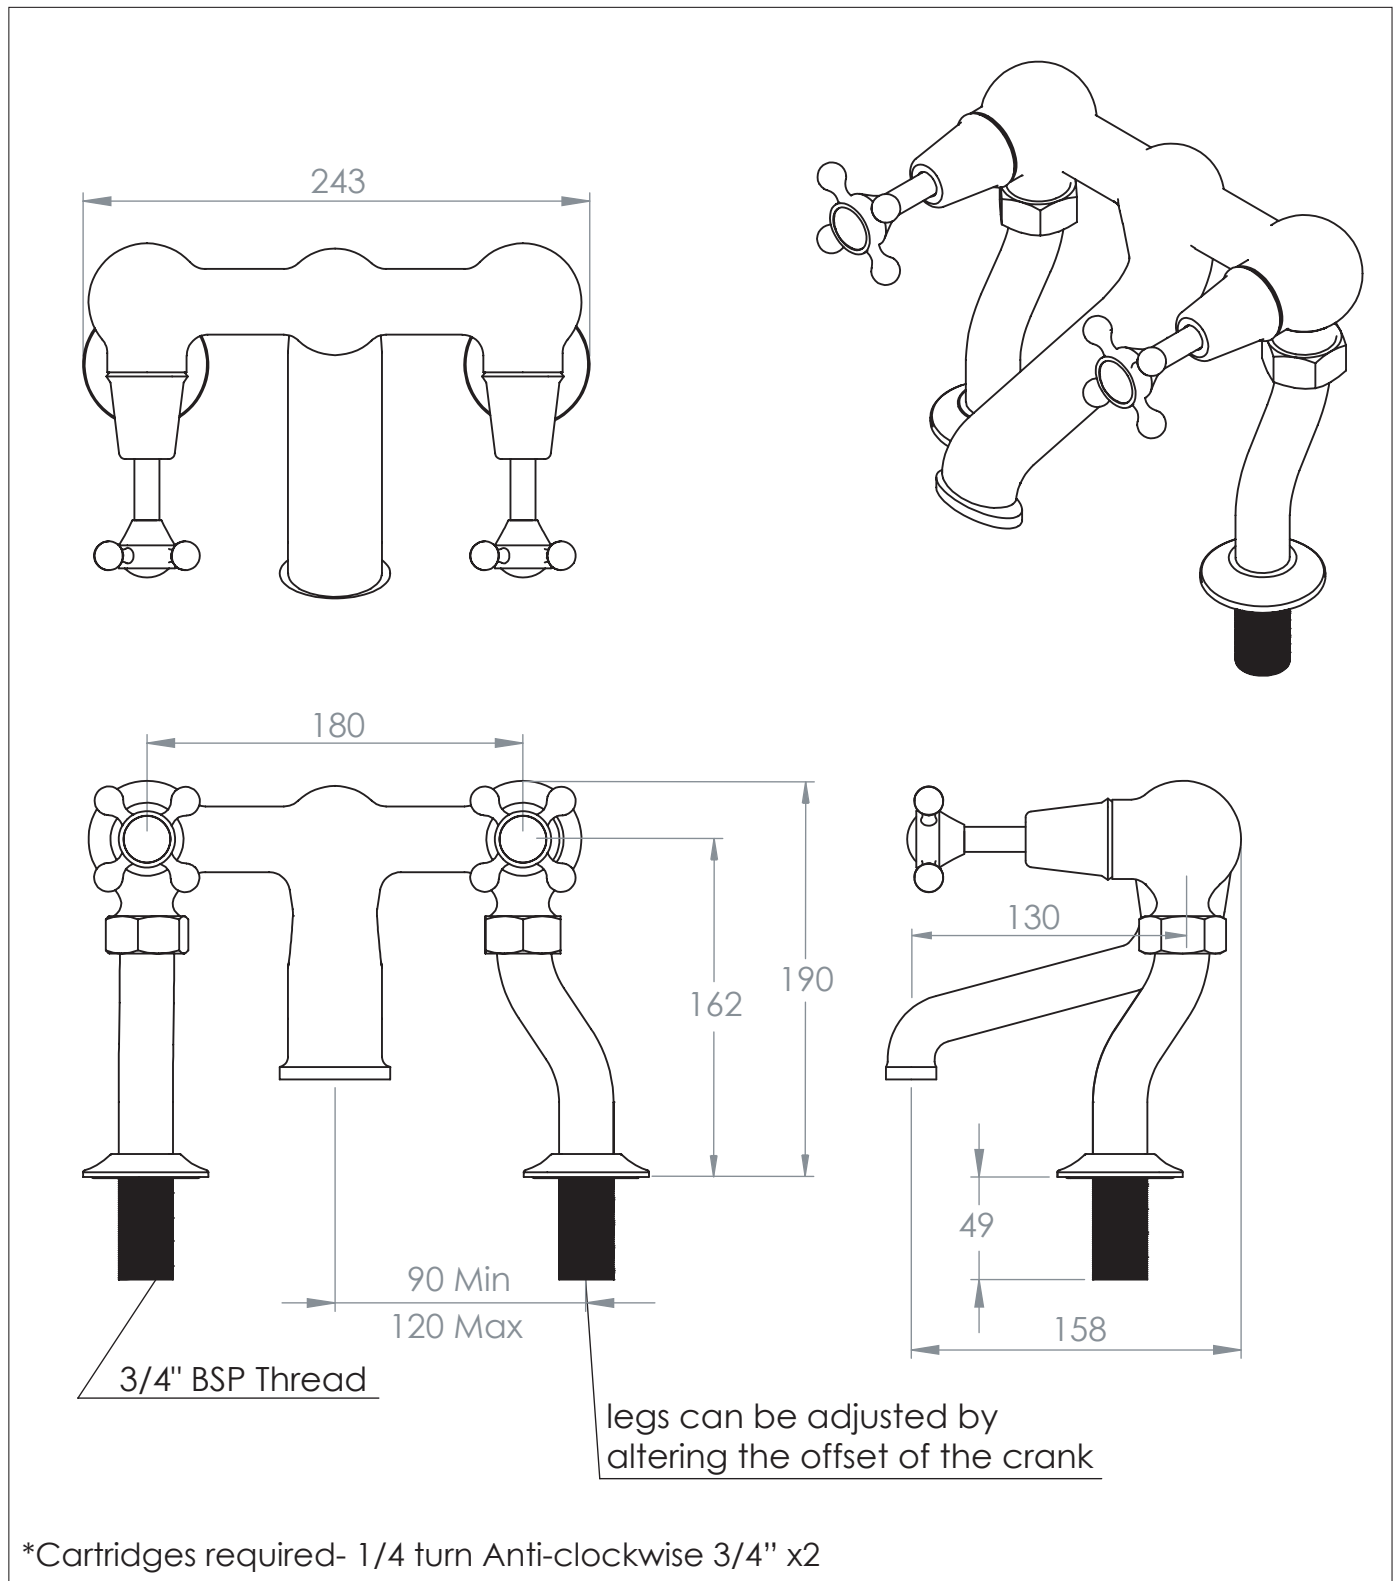

The English Deck Mounted Bath Filler

DIMENSIONS (mm)

PLEASE NOTE: Whilst every effort is made to ensure the accuracy of these specification sheets, they are subject to change without notice as part of the company's ongoing product development process.