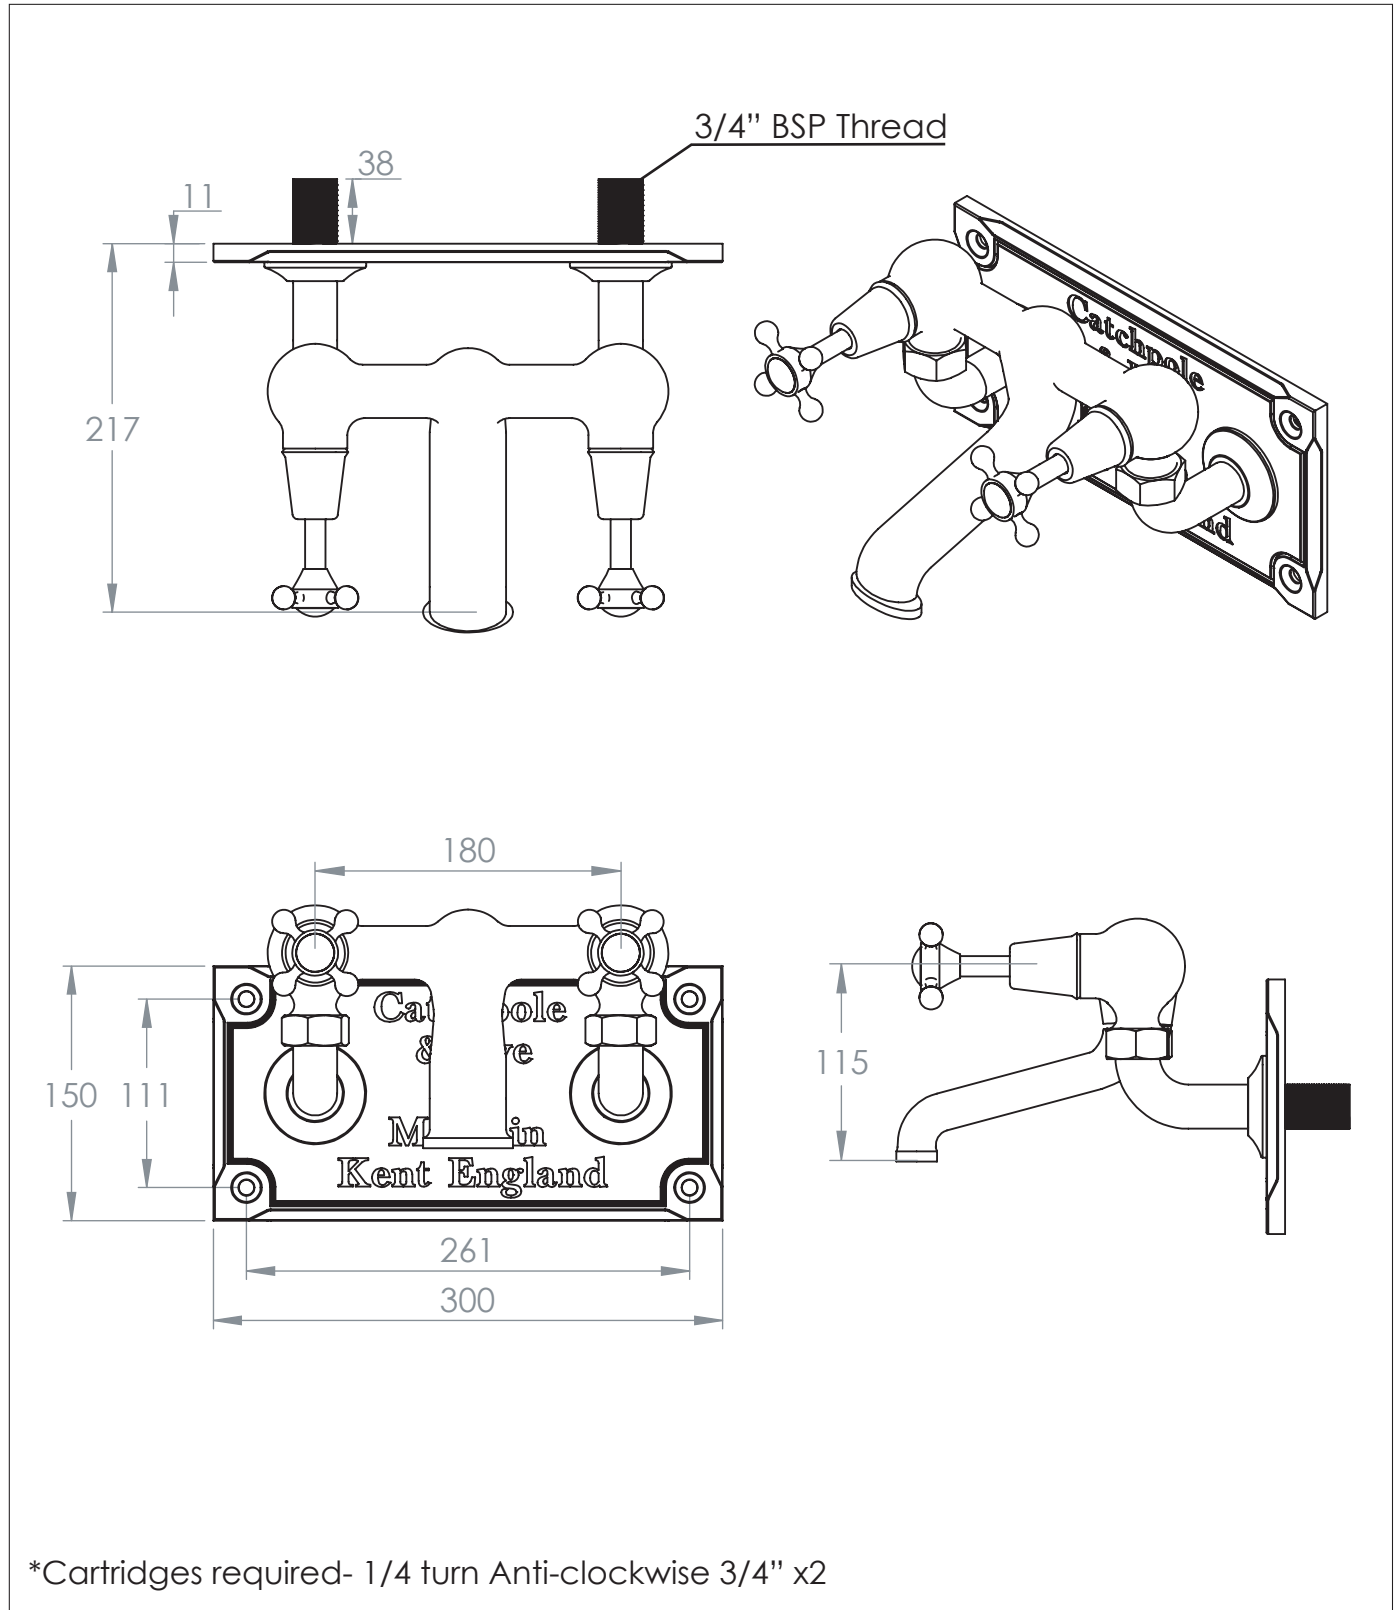

# The English Wall Mounted Bathtub Filler

DIMENSIONS (mm)

PLEASE NOTE: Whilst every effort is made to ensure the accuracy of these specification sheets, they are subject to change without notice as part of the company's ongoing product development process.