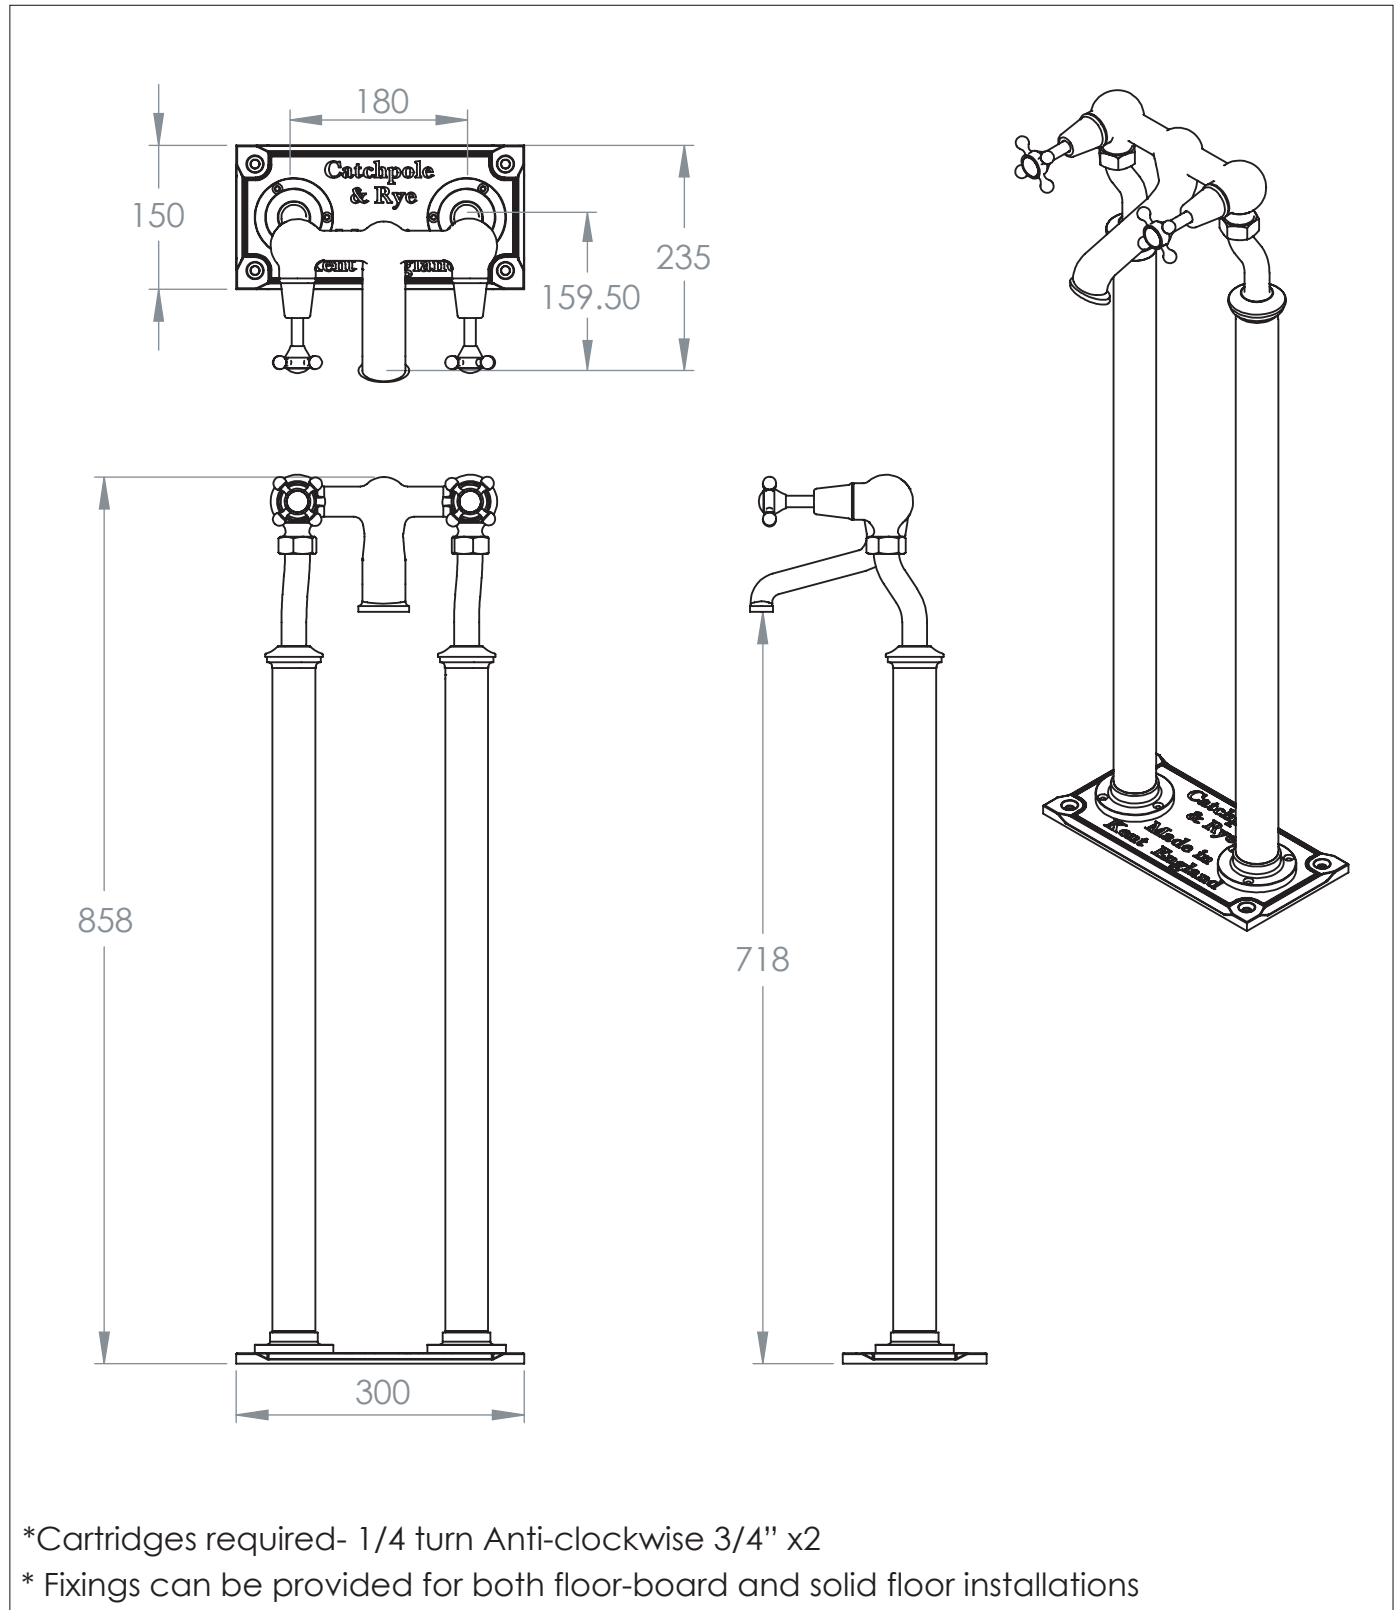

# The English Bathtub Filler on Standpipes

DIMENSIONS (mm)

PLEASE NOTE: Whilst every effort is made to ensure the accuracy of these specification sheets, they are subject to change without notice as part of the company's ongoing product development process.