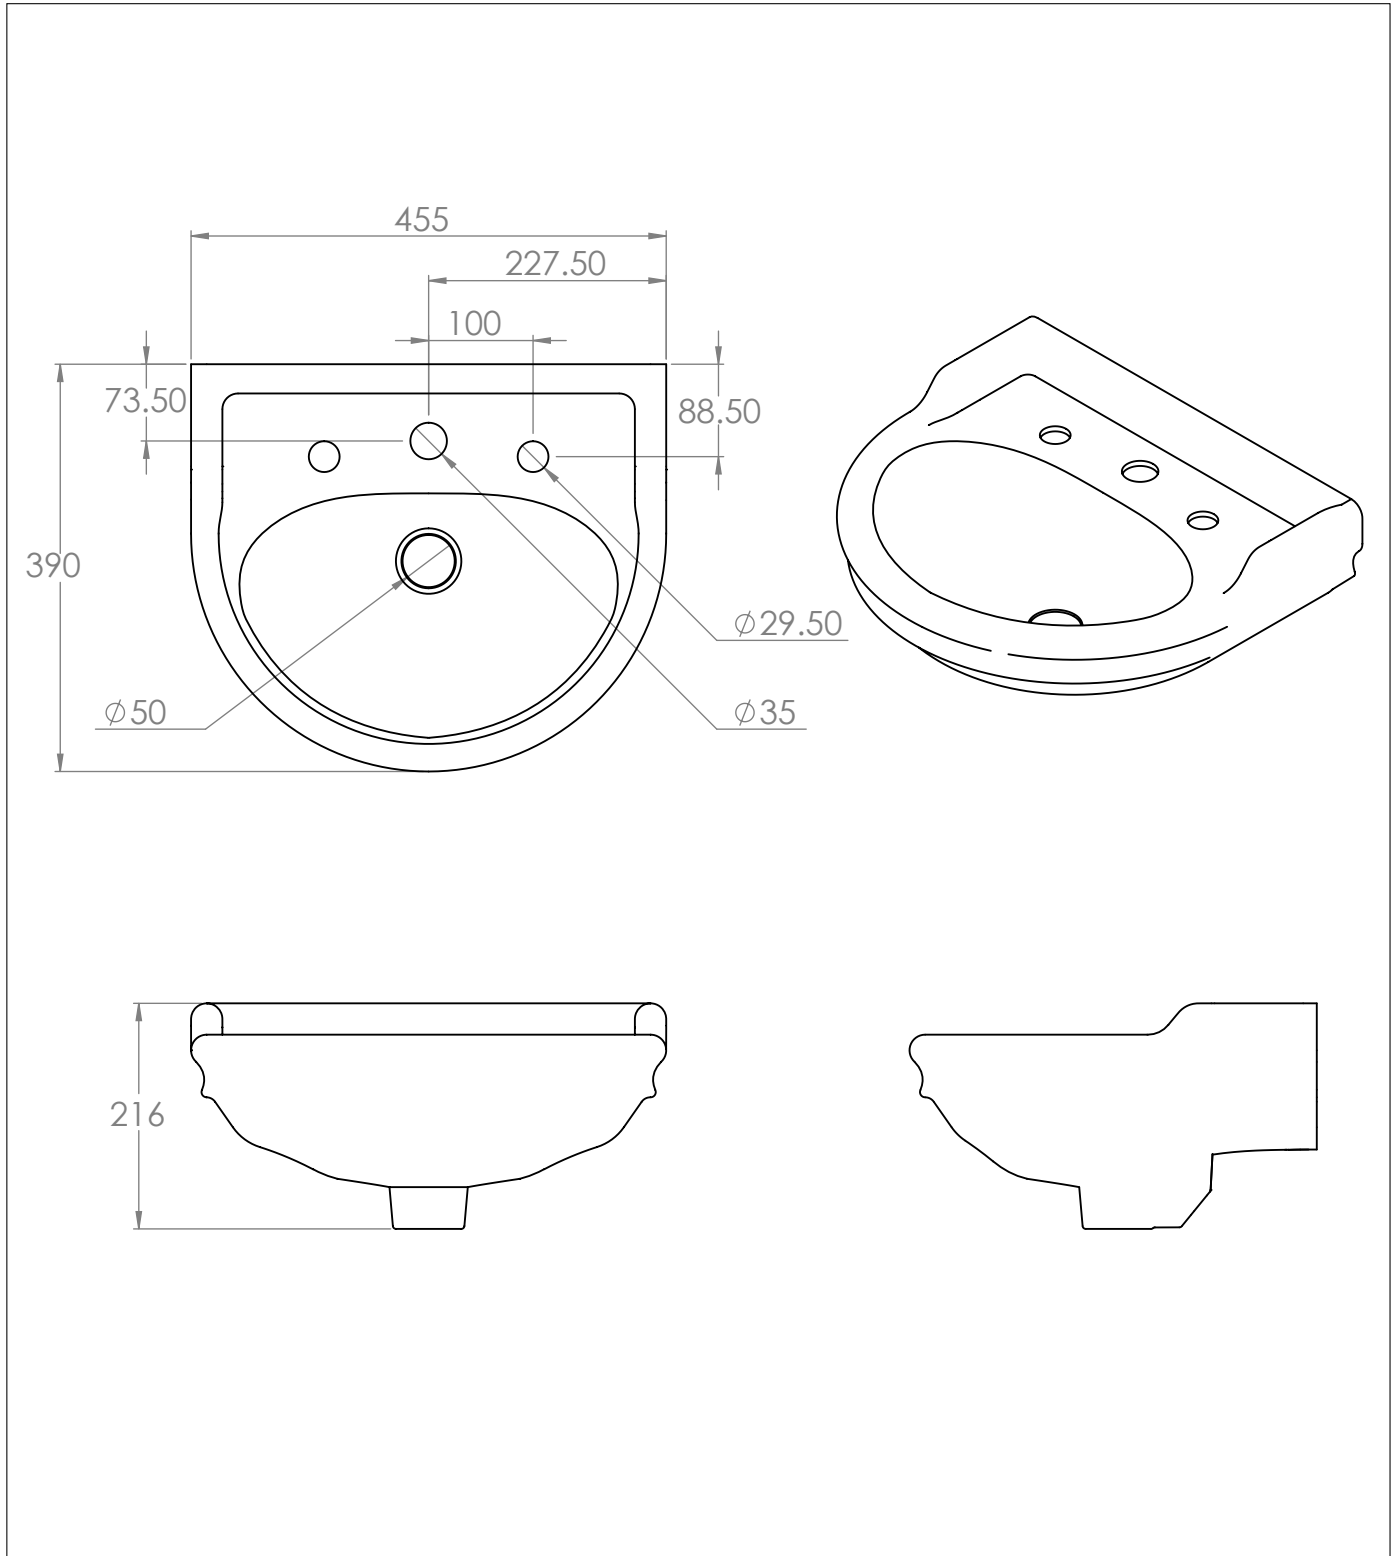

The Empress Cloakroom Basin

STANDARD MODEL

DIMENSIONS (mm)

PLEASE NOTE: Whilst every effort is made to ensure the accuracy of these specification sheets, they are subject to change without notice as part of the company's ongoing product development process.