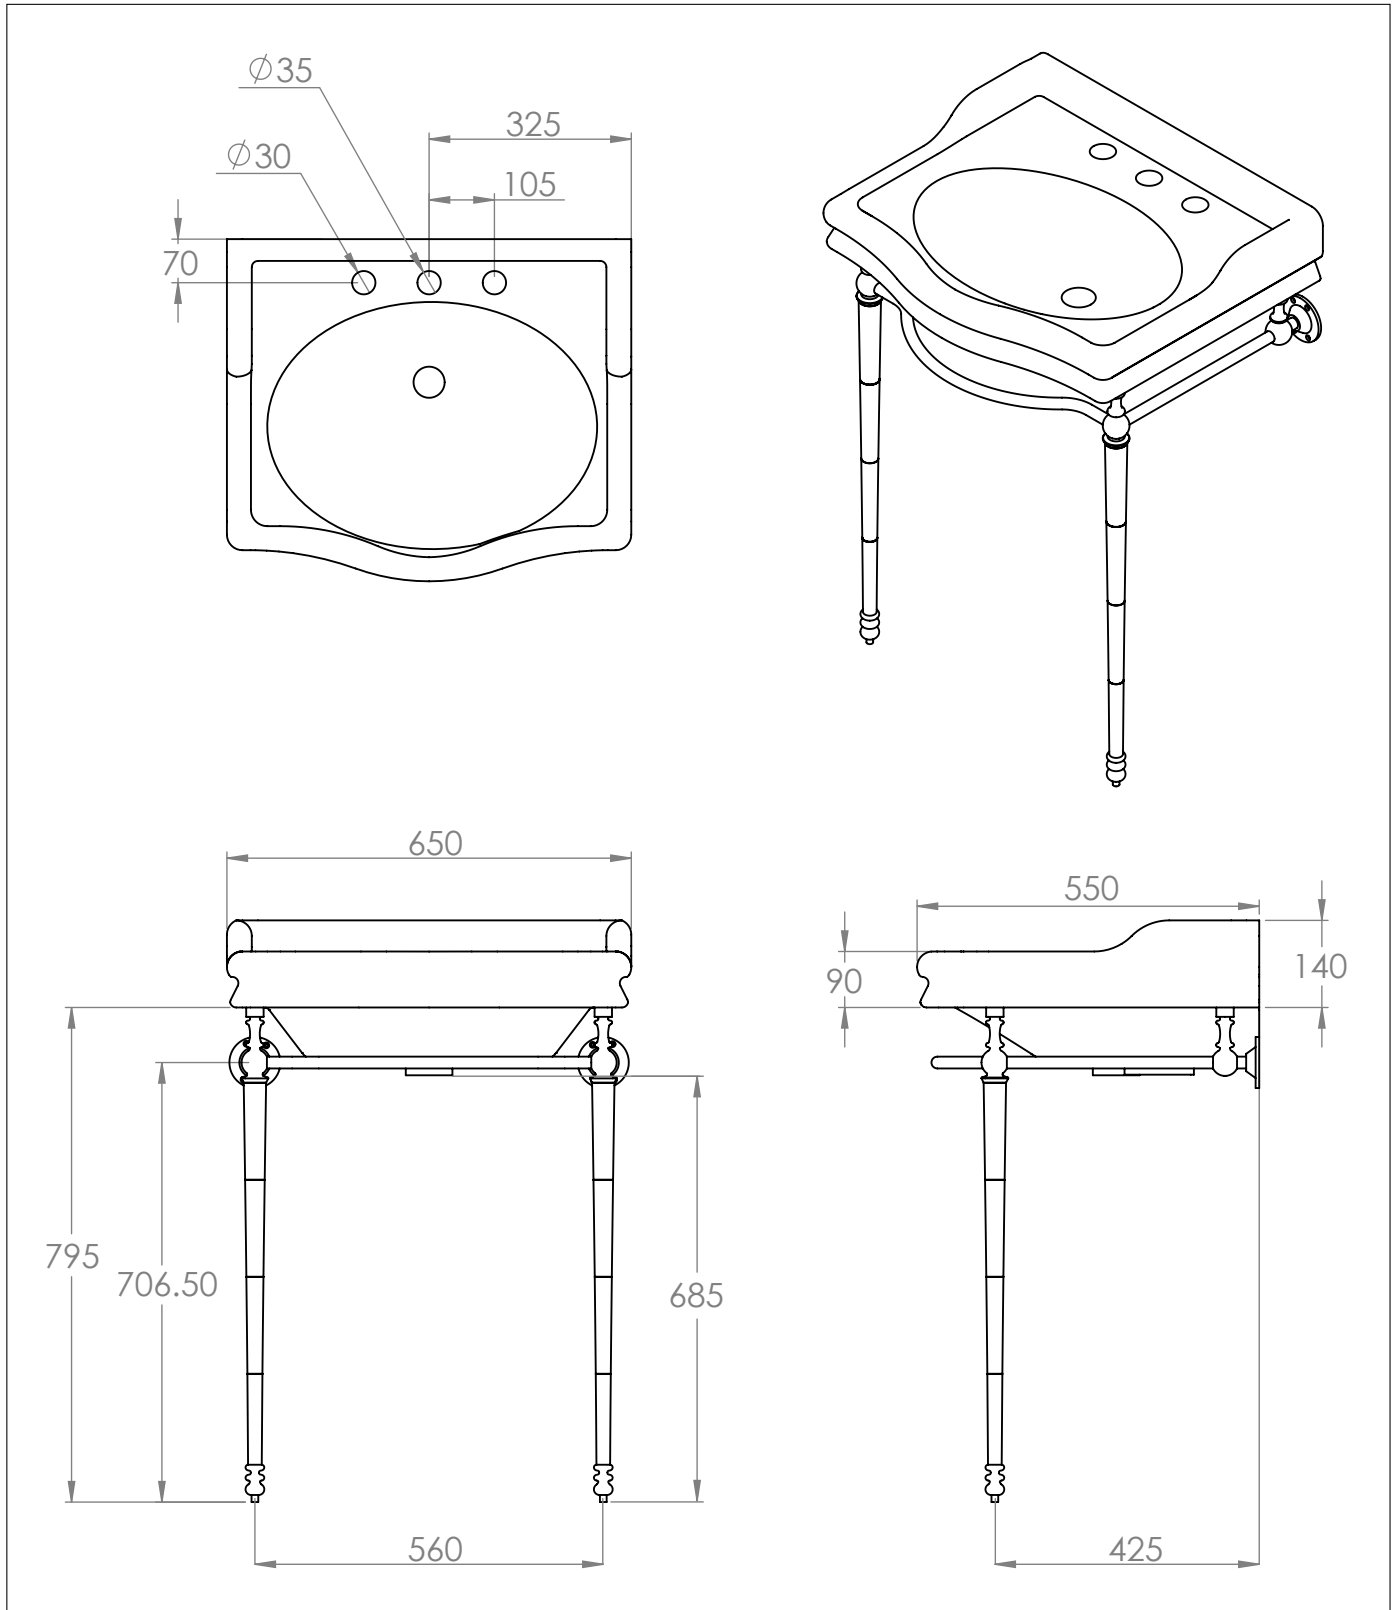

# The Empress 650mm Basin

DIMENSIONS (mm)

PLEASE NOTE: Whilst every effort is made to ensure the accuracy of these specification sheets, they are subject to change without notice as part of the company's ongoing product development process.