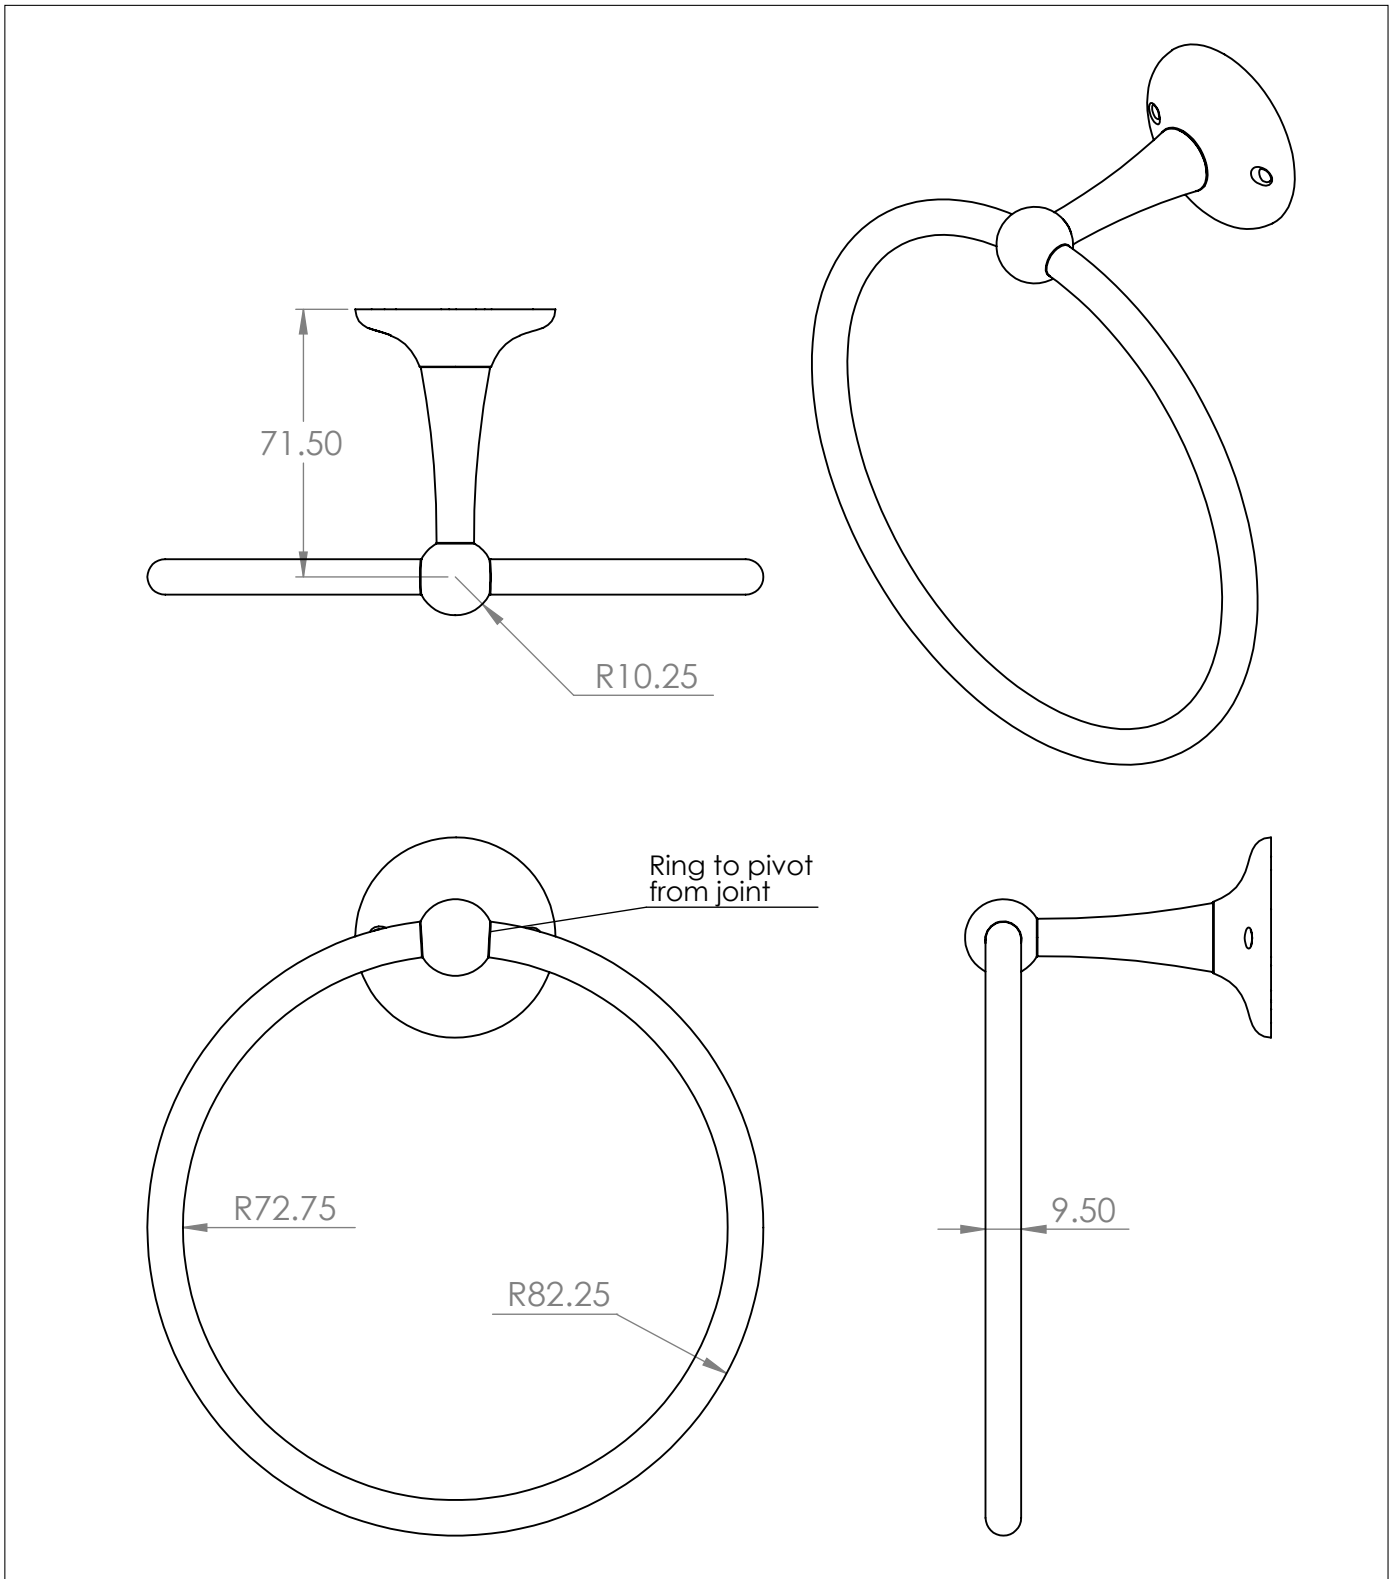

The Empire Towel Ring

DIMENSIONS (mm)

PLEASE NOTE: Whilst every effort is made to ensure the accuracy of these specification sheets, they are subject to change without notice as part of the company's ongoing product development process.