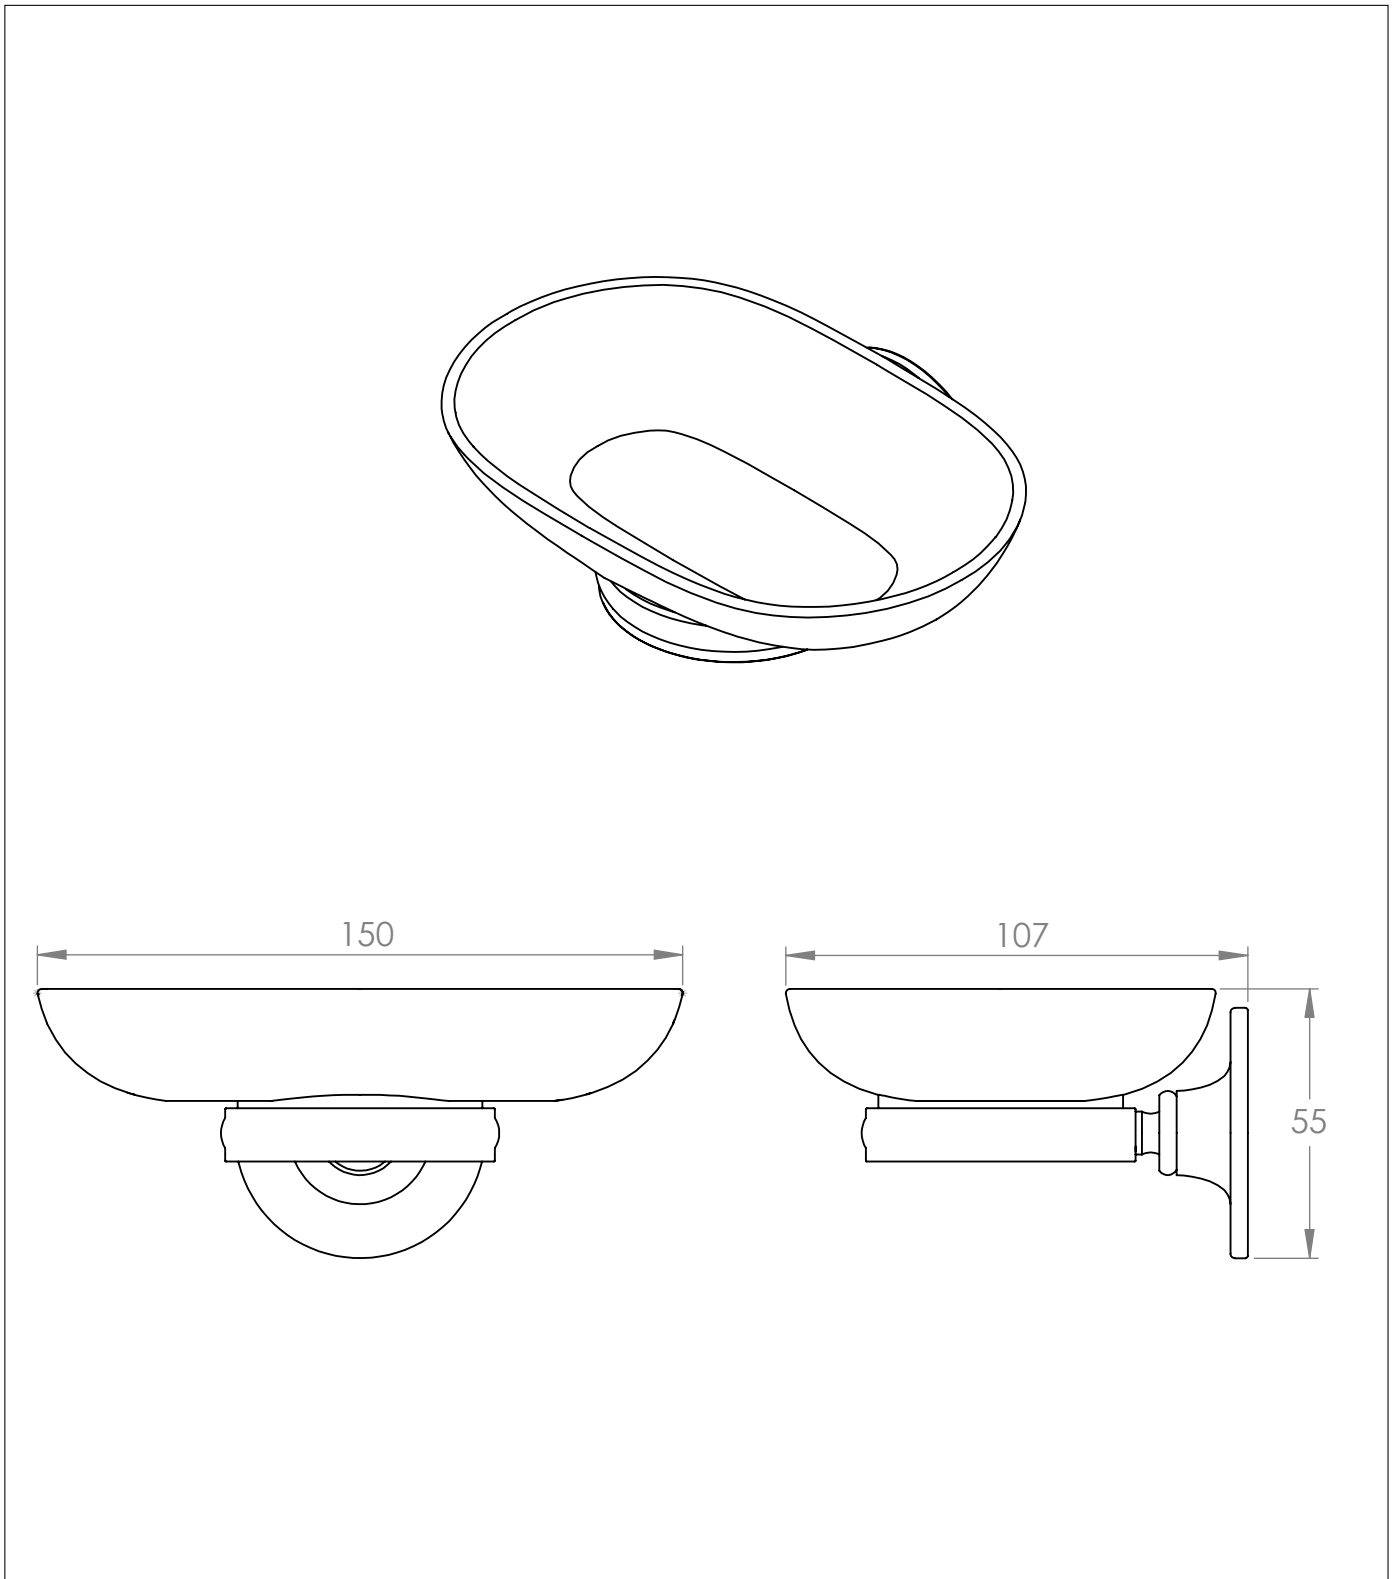

The Empire Soap Dish

DIMENSIONS (mm)

PLEASE NOTE: Whilst every effort is made to ensure the accuracy of these specification sheets, they are subject to change without notice as part of the company's ongoing product development process.