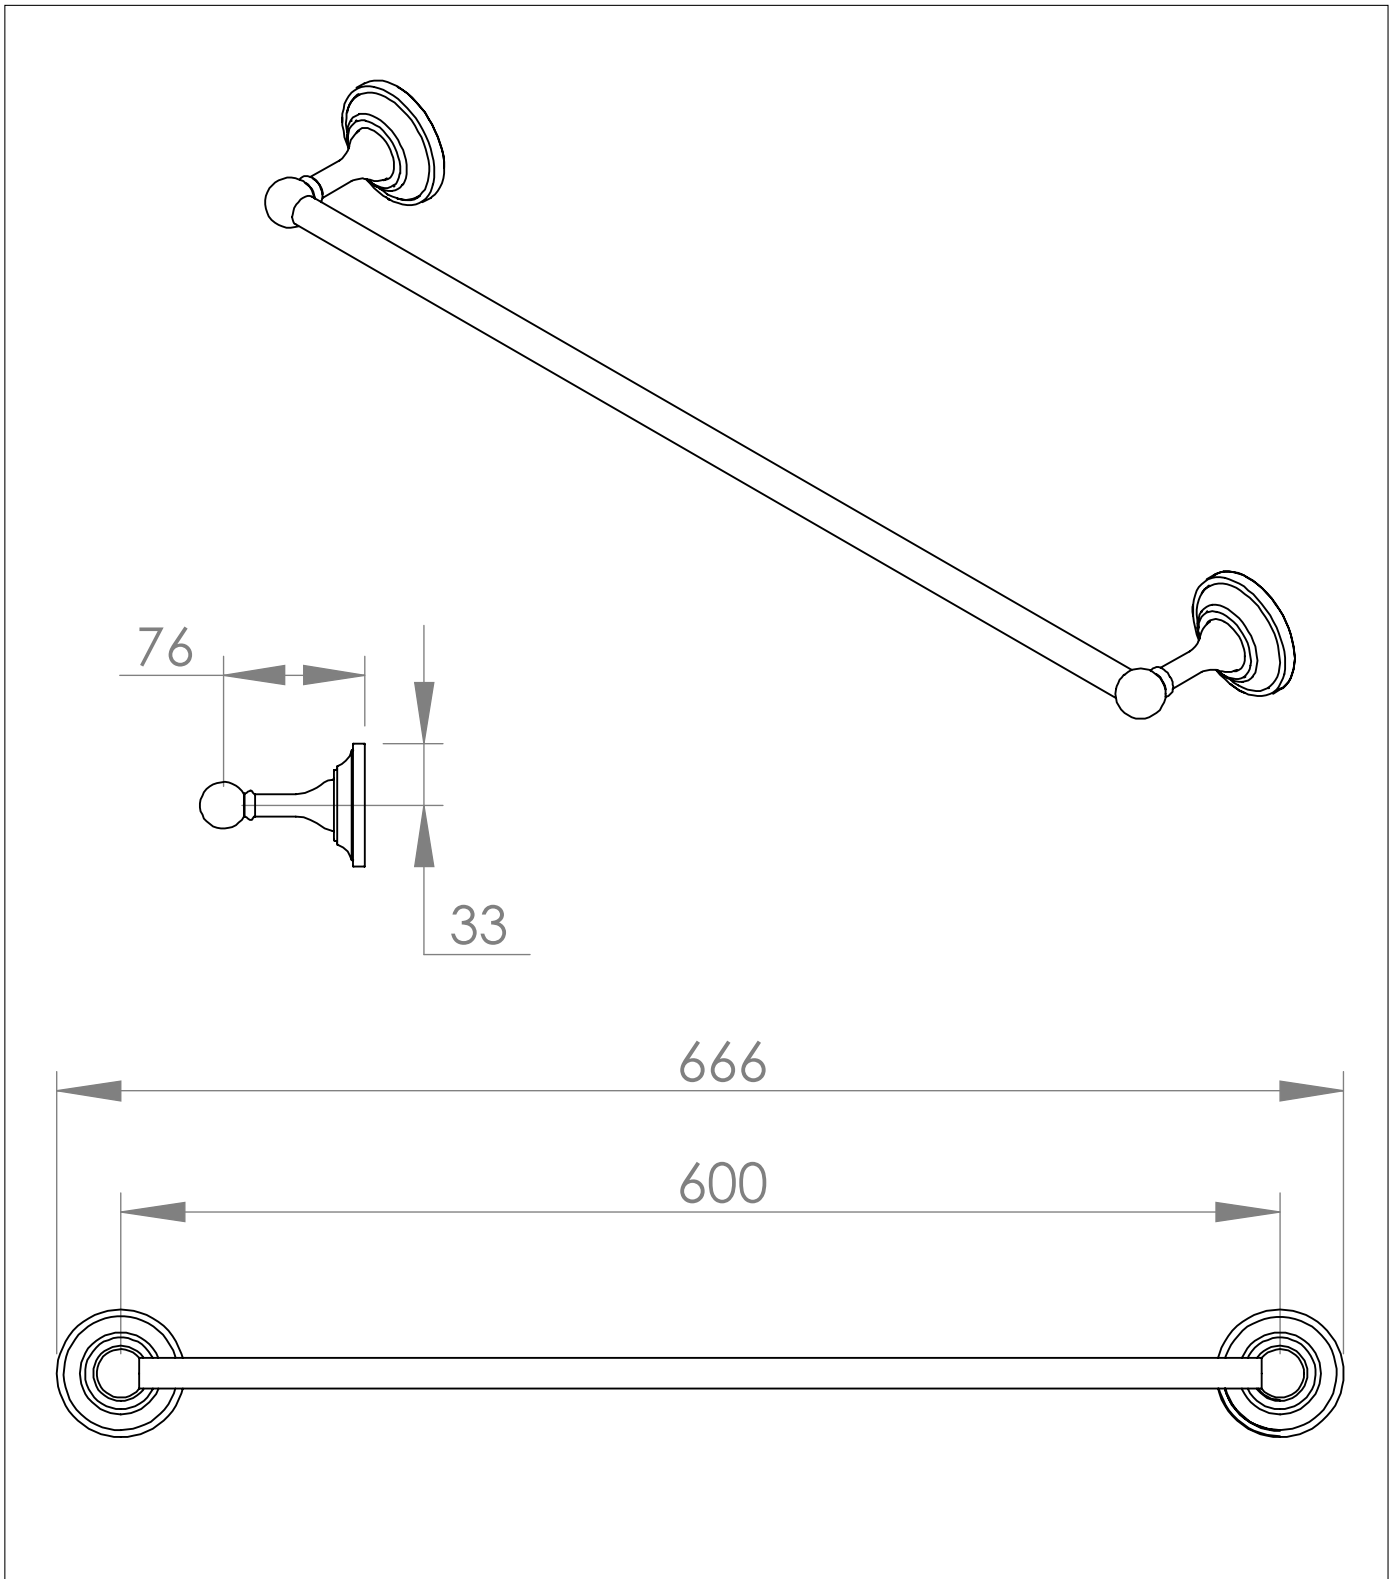

The Empire Single Towel Rail

DIMENSIONS (mm)

PLEASE NOTE: Whilst every effort is made to ensure the accuracy of these specification sheets, they are subject to change without notice as part of the company's ongoing product development process.