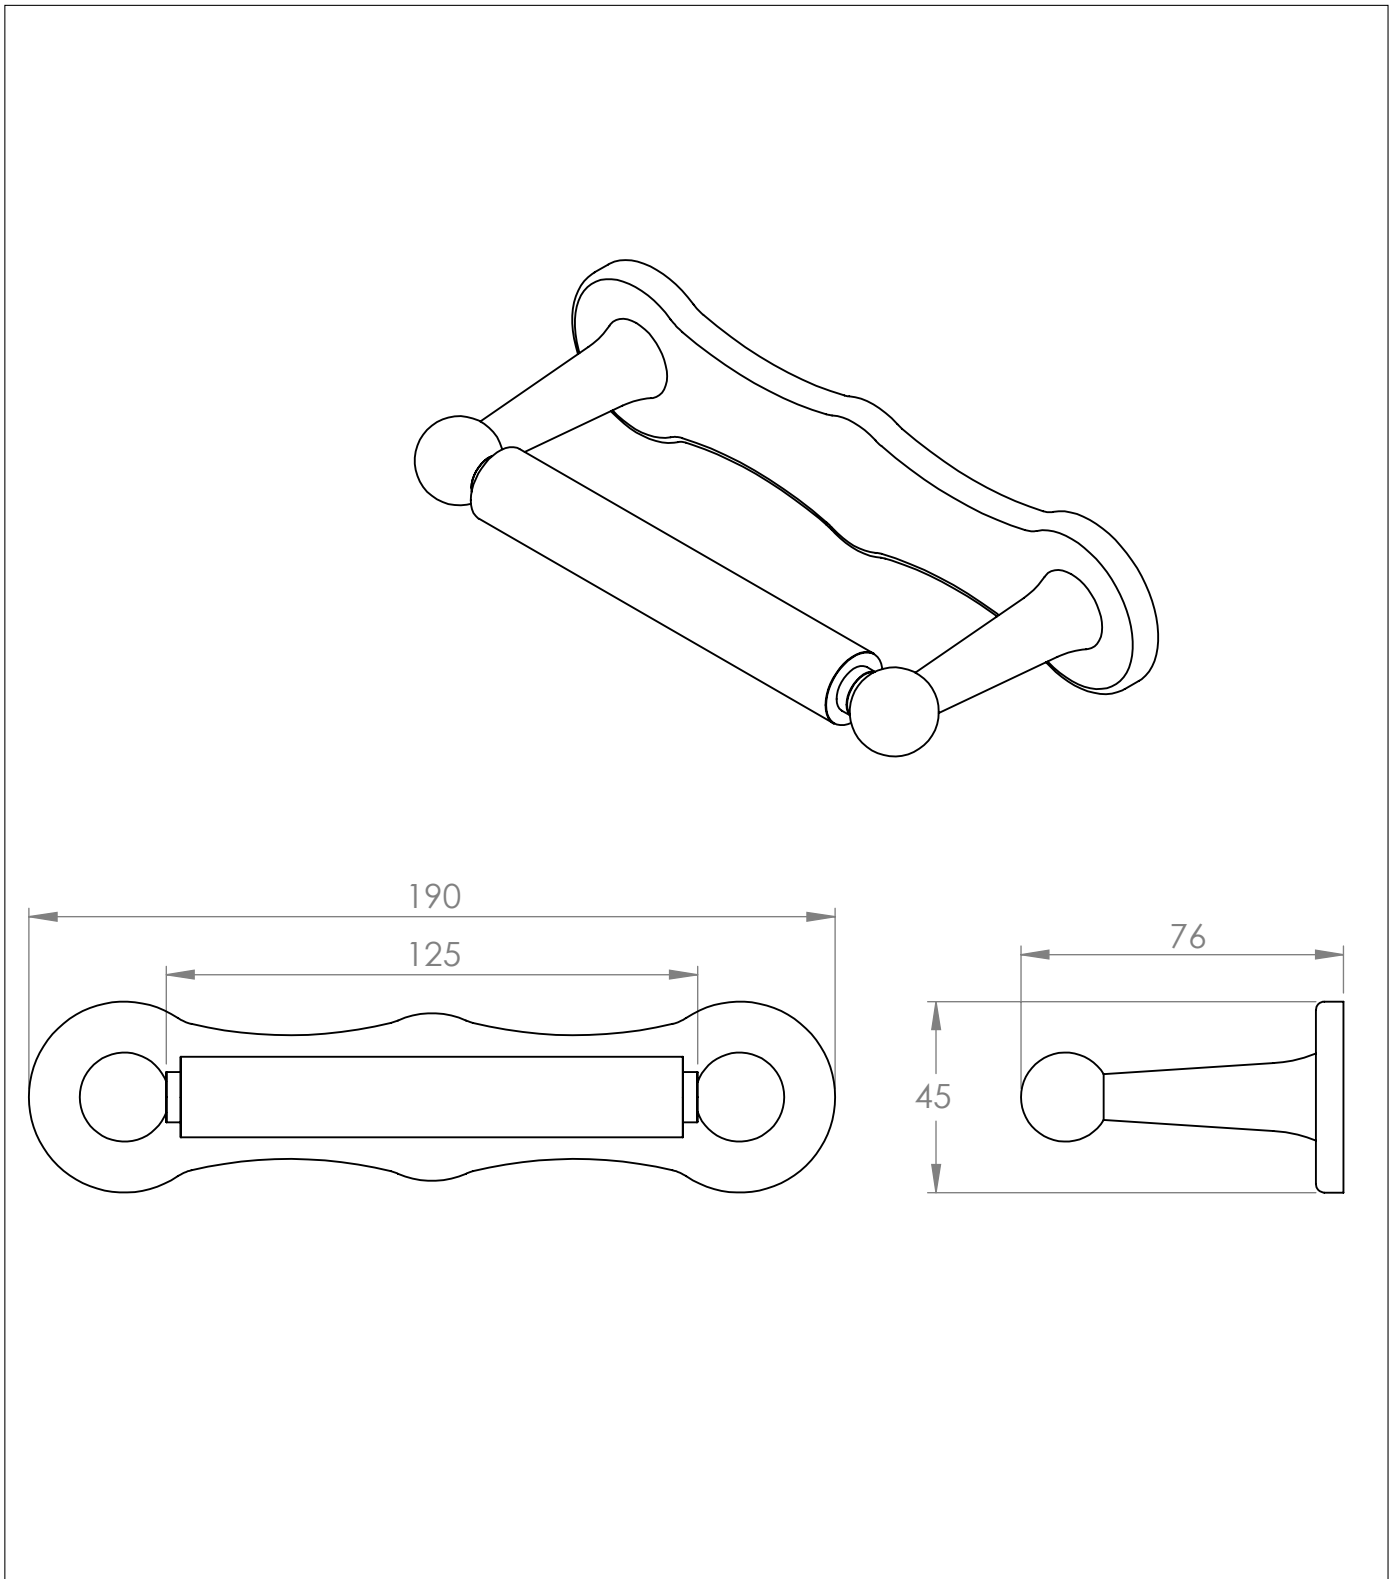

The Empire Lavatory Paper Holder

DIMENSIONS (mm)

PLEASE NOTE: Whilst every effort is made to ensure the accuracy of these specification sheets, they are subject to change without notice as part of the company's ongoing product development process.