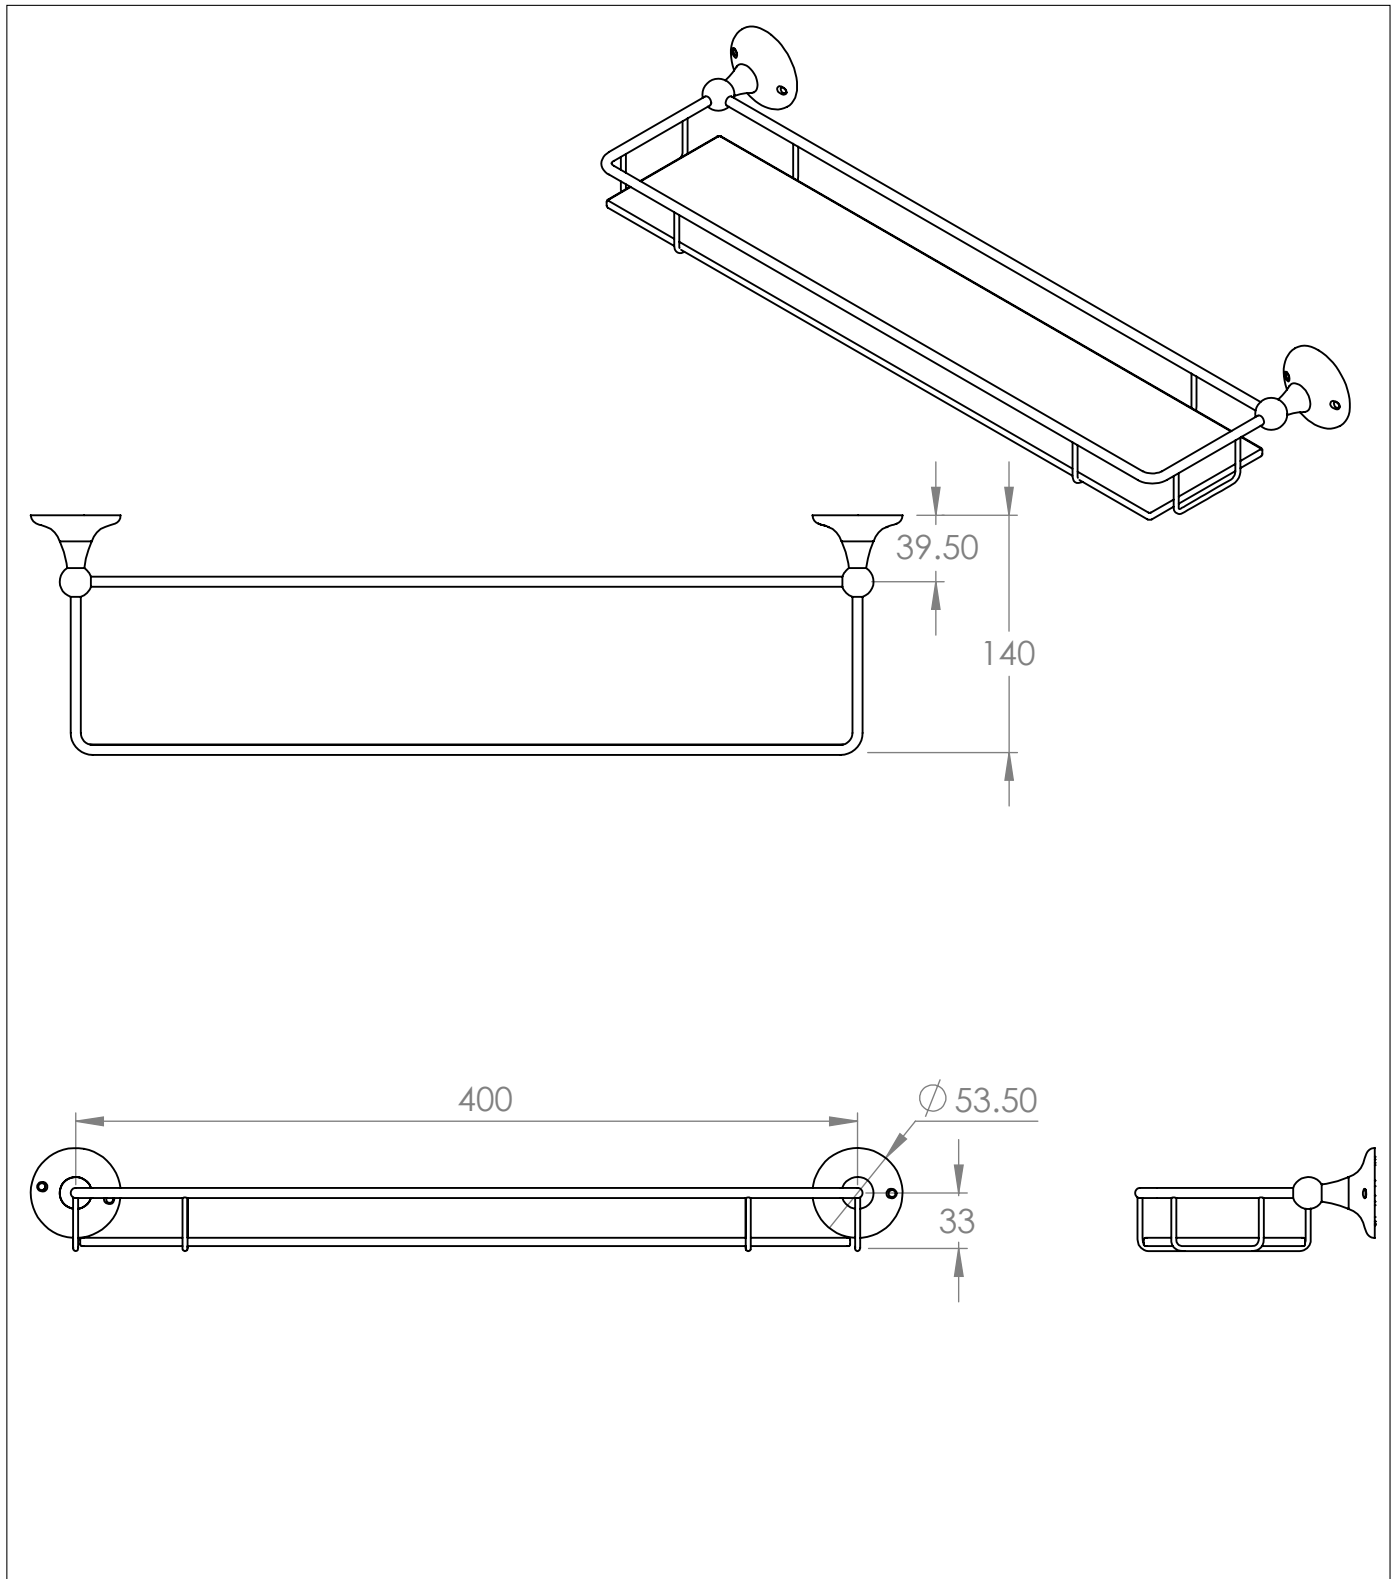

# The Empire Glass Gallery Shelf

DIMENSIONS (mm)

PLEASE NOTE: Whilst every effort is made to ensure the accuracy of these specification sheets, they are subject to change without notice as part of the company's ongoing product development process.