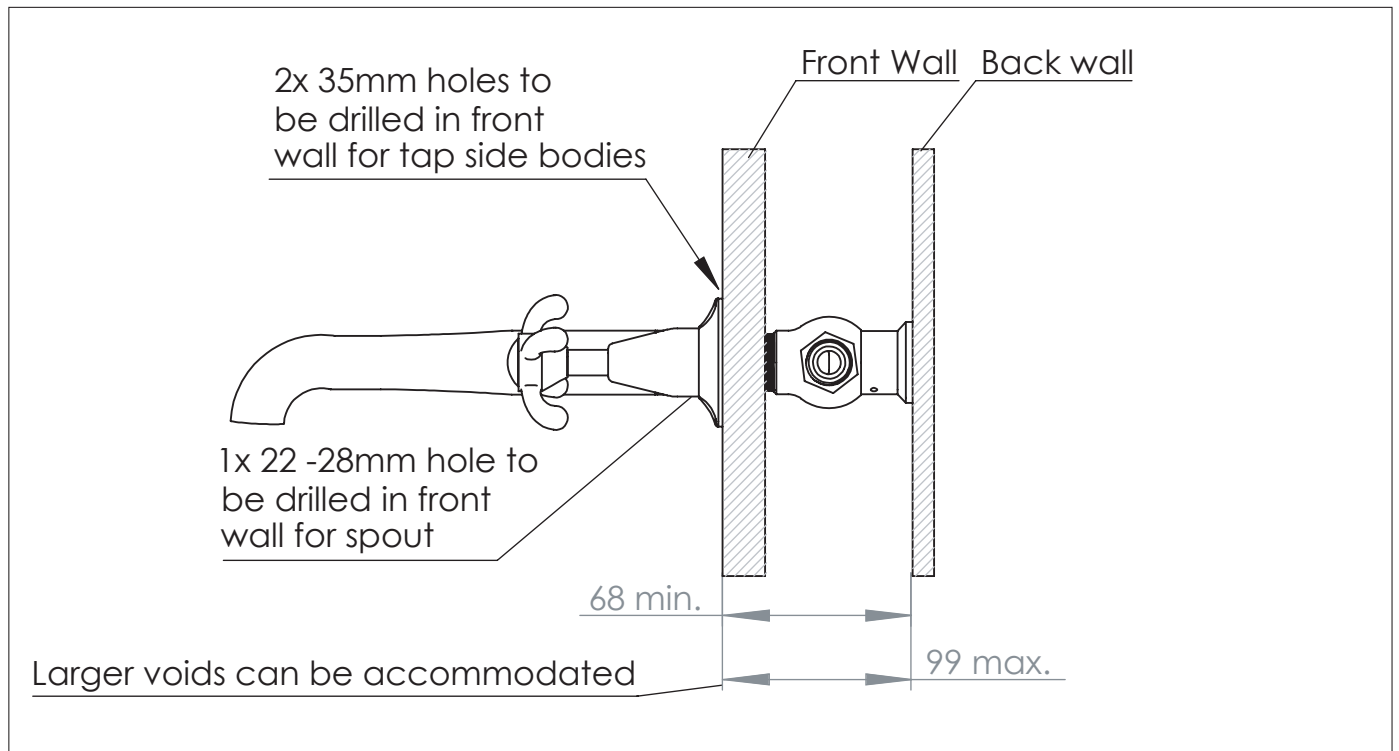

La Loire Wall Mounted Three Hole Basin Tap

DIMENSIONS (mm)

PLEASE NOTE: Whilst every effort is made to ensure the accuracy of these specification sheets, they are subject to change without notice as part of the company's ongoing product development process.