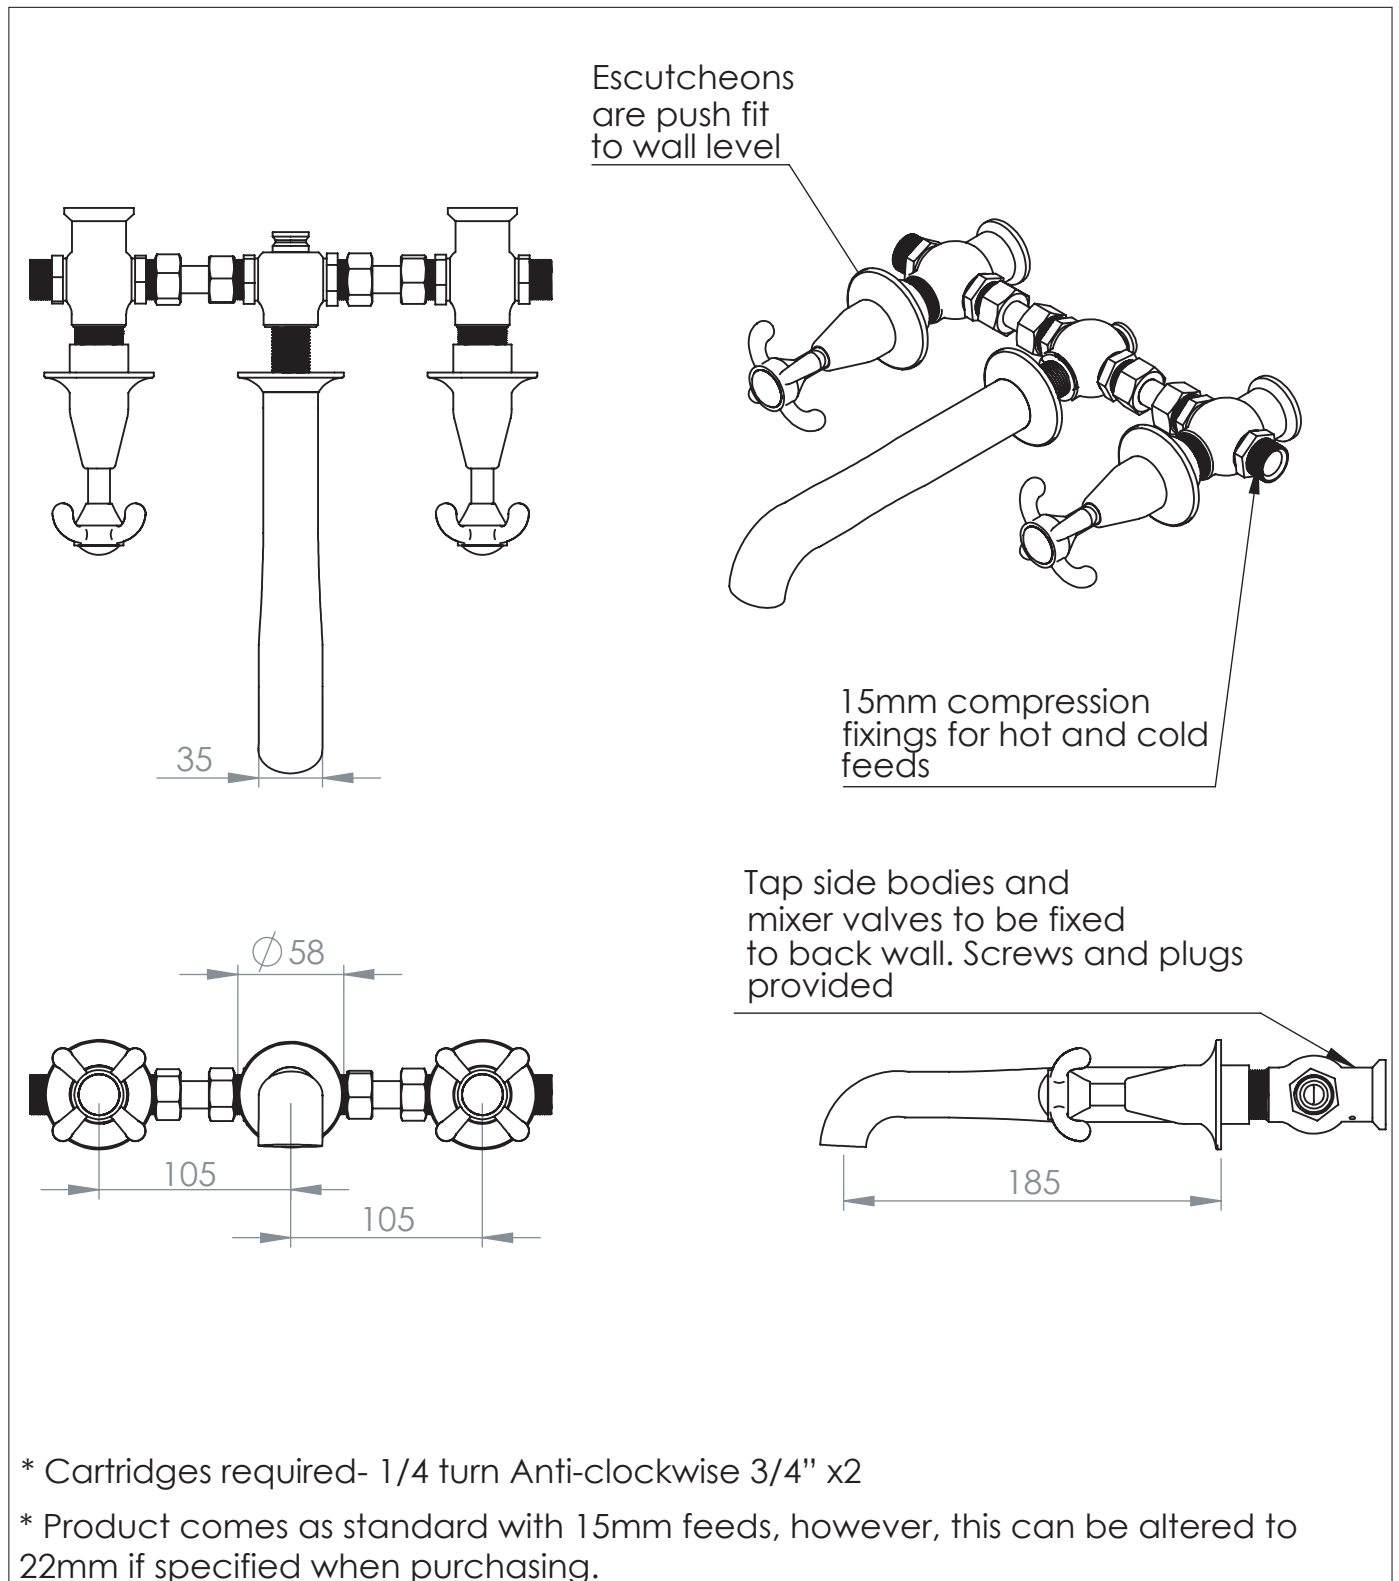

La Loire Wall Mounted Three Hole Basin Tap

DIMENSIONS (mm)

PLEASE NOTE: Whilst every effort is made to ensure the accuracy of these specification sheets, they are subject to change without notice as part of the company's ongoing product development process.