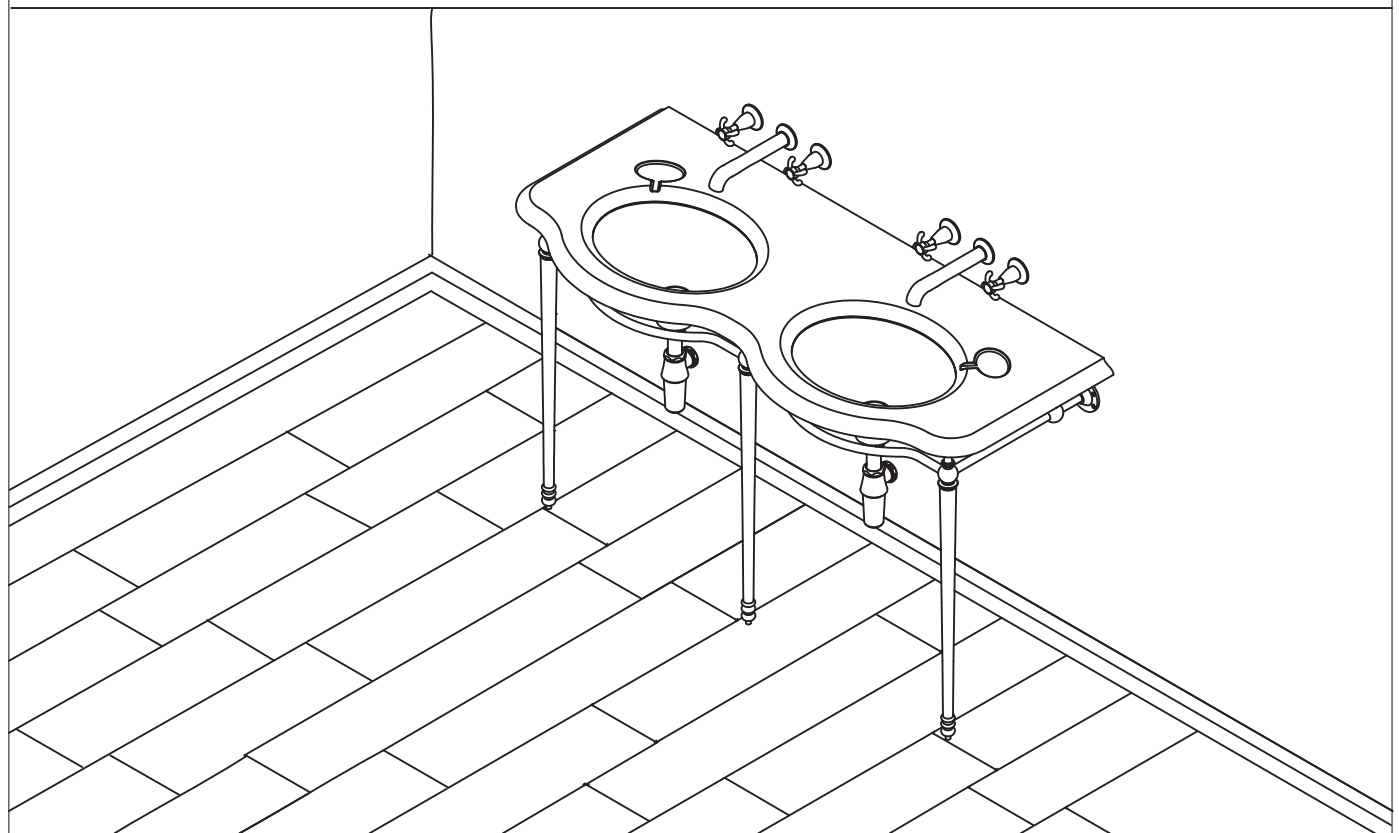

La Loire Wall Mounted Three Hole Basin Tap

DIMENSIONS (mm)

PLEASE NOTE: Whilst every effort is made to ensure the accuracy of these specification sheets, they are subject to change without notice as part of the company's ongoing product development process.