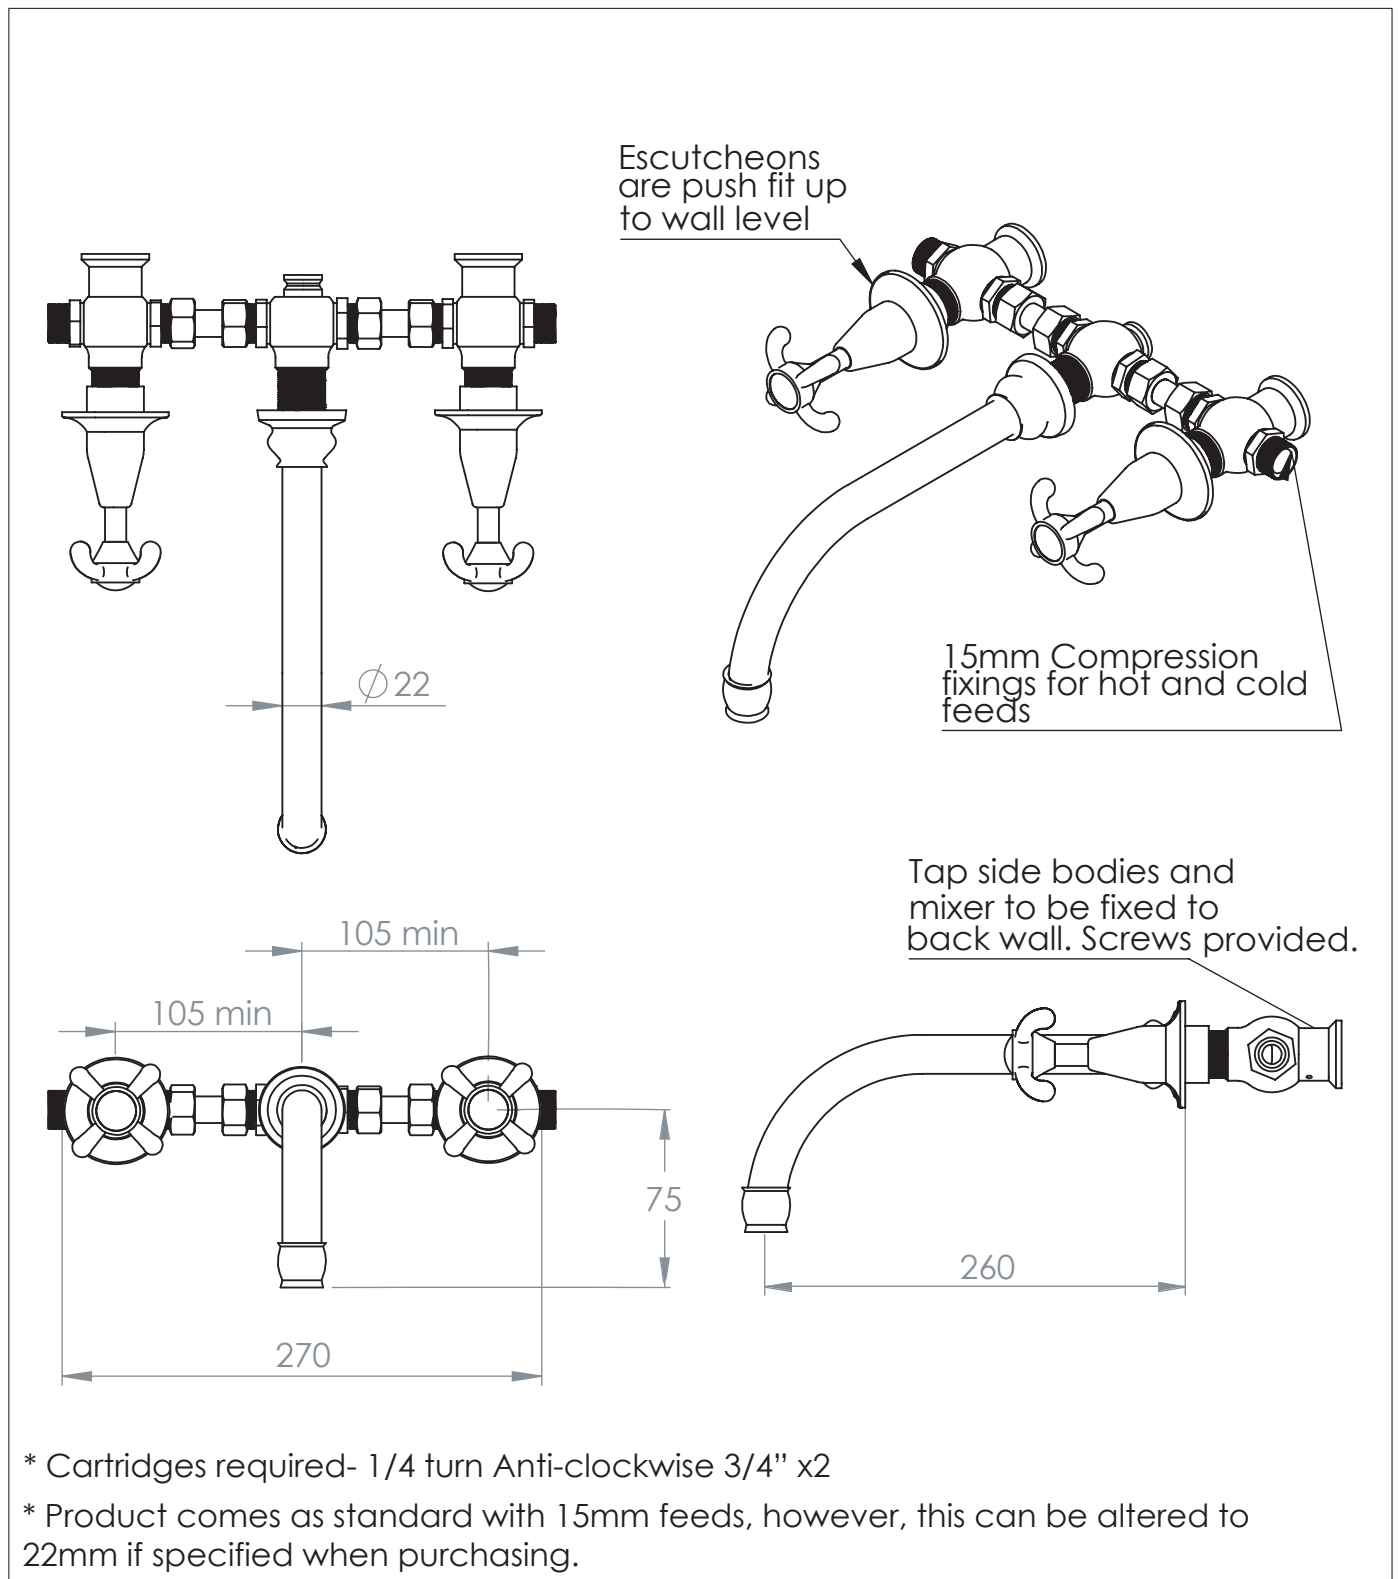

# La Loire Wall Mounted Swan Bathtub Filler

DIMENSIONS (mm)

PLEASE NOTE: Whilst every effort is made to ensure the accuracy of these specification sheets, they are subject to change without notice as part of the company's ongoing product development process.

# La Loire Wall Mounted Swan Bathtub Filler

## DIMENSIONS (mm)

PLEASE NOTE: Whilst every effort is made to ensure the accuracy of these specification sheets, they are subject to change without notice as part of the company's ongoing product development process.