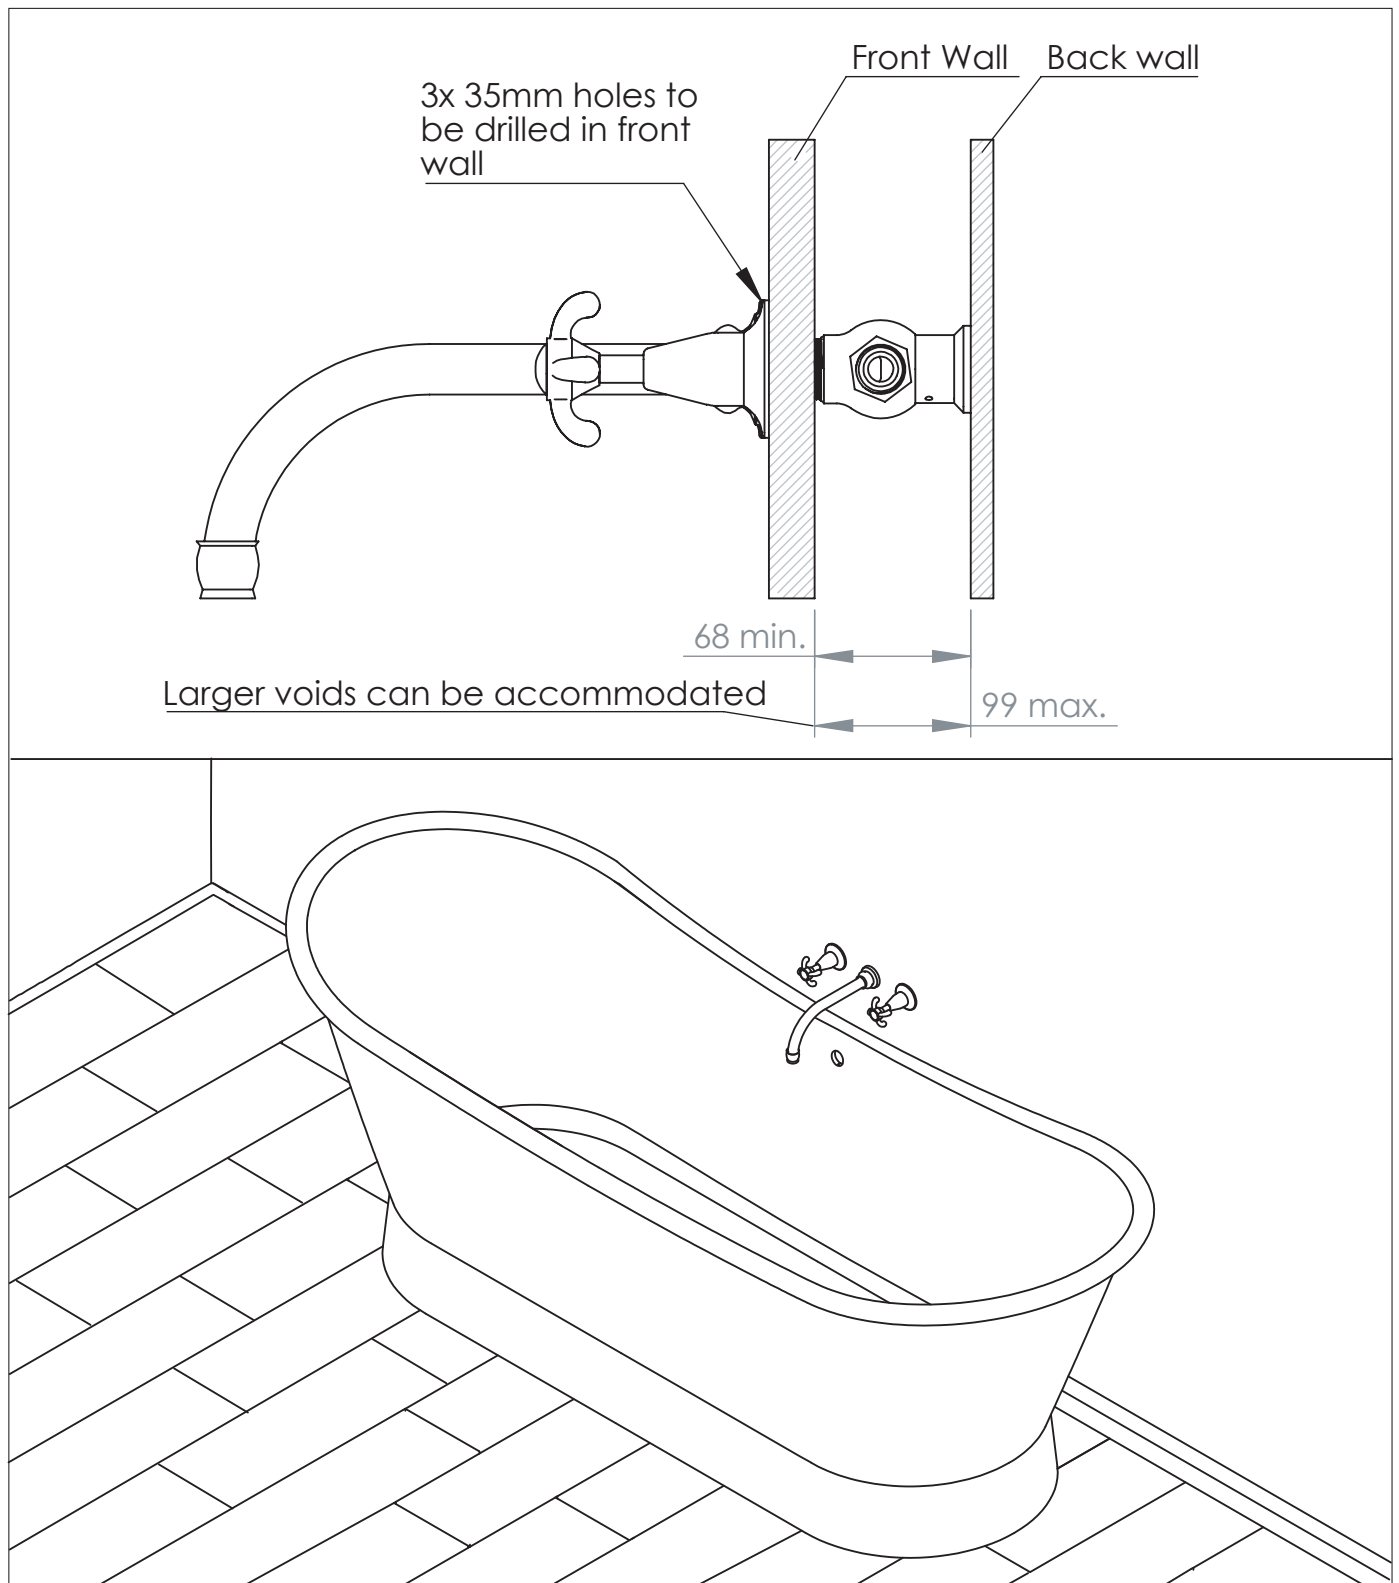

La Loire Wall Mounted Swan Bathtub Filler

DIMENSIONS (mm)

PLEASE NOTE: Whilst every effort is made to ensure the accuracy of these specification sheets, they are subject to change without notice as part of the company's ongoing product development process.