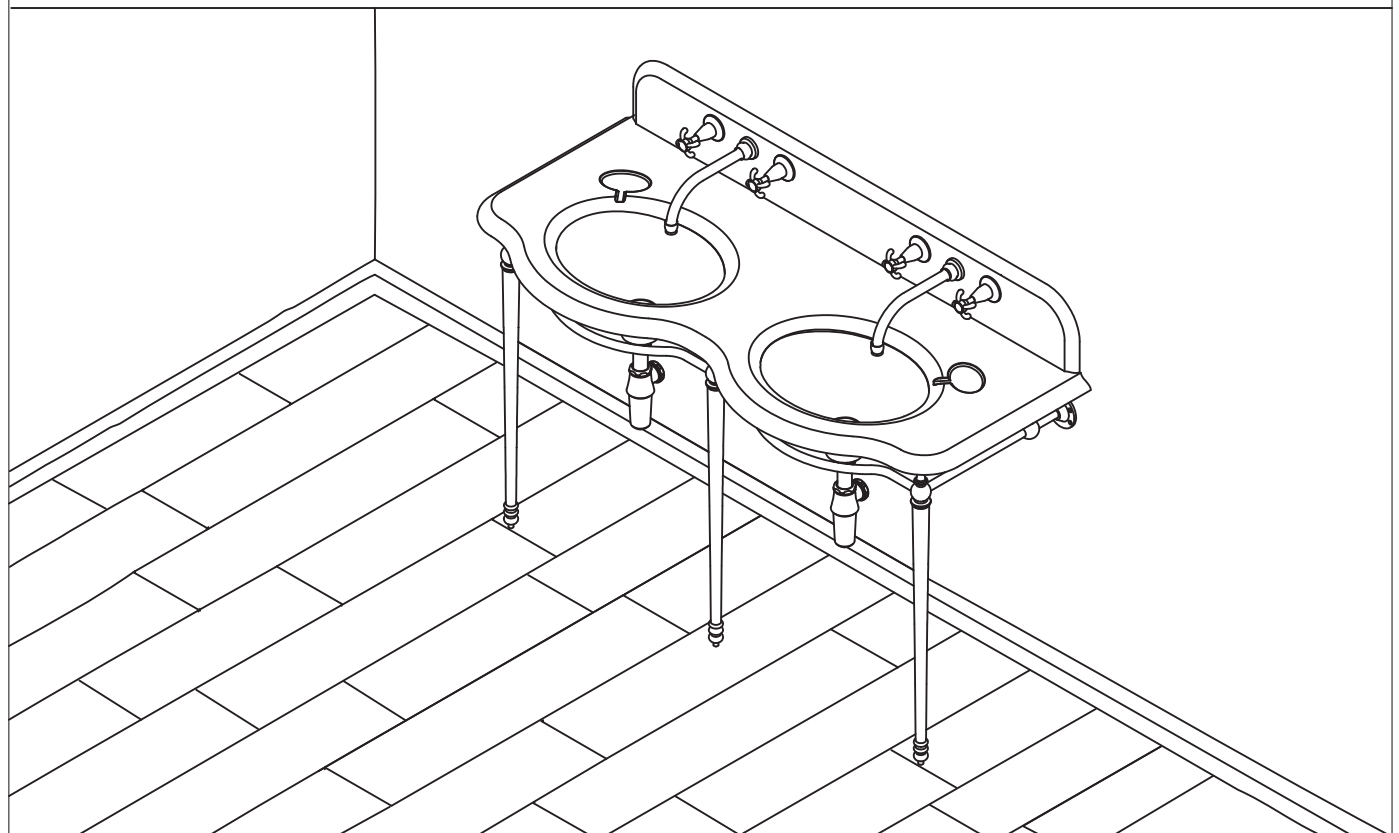

La Loire Wall Mounted Swan Basin Mixer

DIMENSIONS (mm)

PLEASE NOTE: Whilst every effort is made to ensure the accuracy of these specification sheets, they are subject to change without notice as part of the company's ongoing product development process.