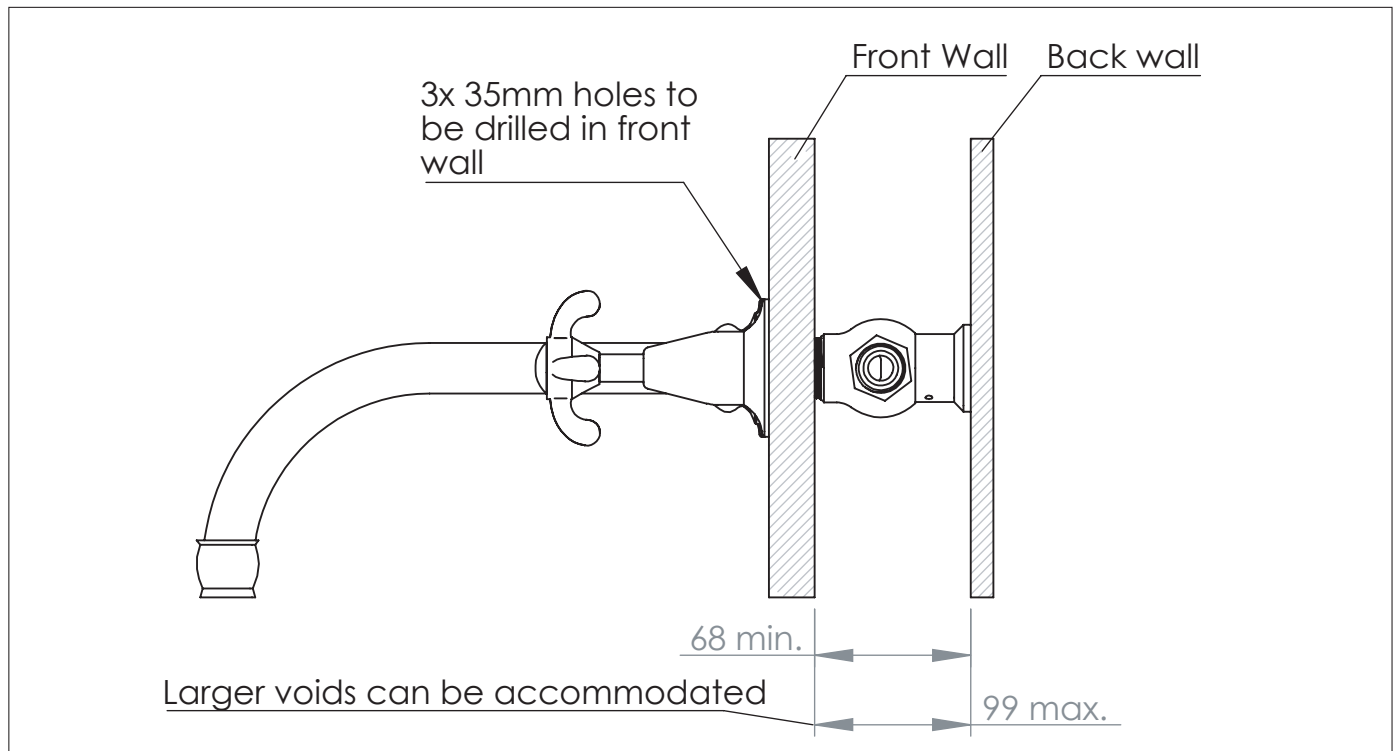

La Loire Wall Mounted Swan Basin Mixer

DIMENSIONS (mm)

PLEASE NOTE: Whilst every effort is made to ensure the accuracy of these specification sheets, they are subject to change without notice as part of the company's ongoing product development process.