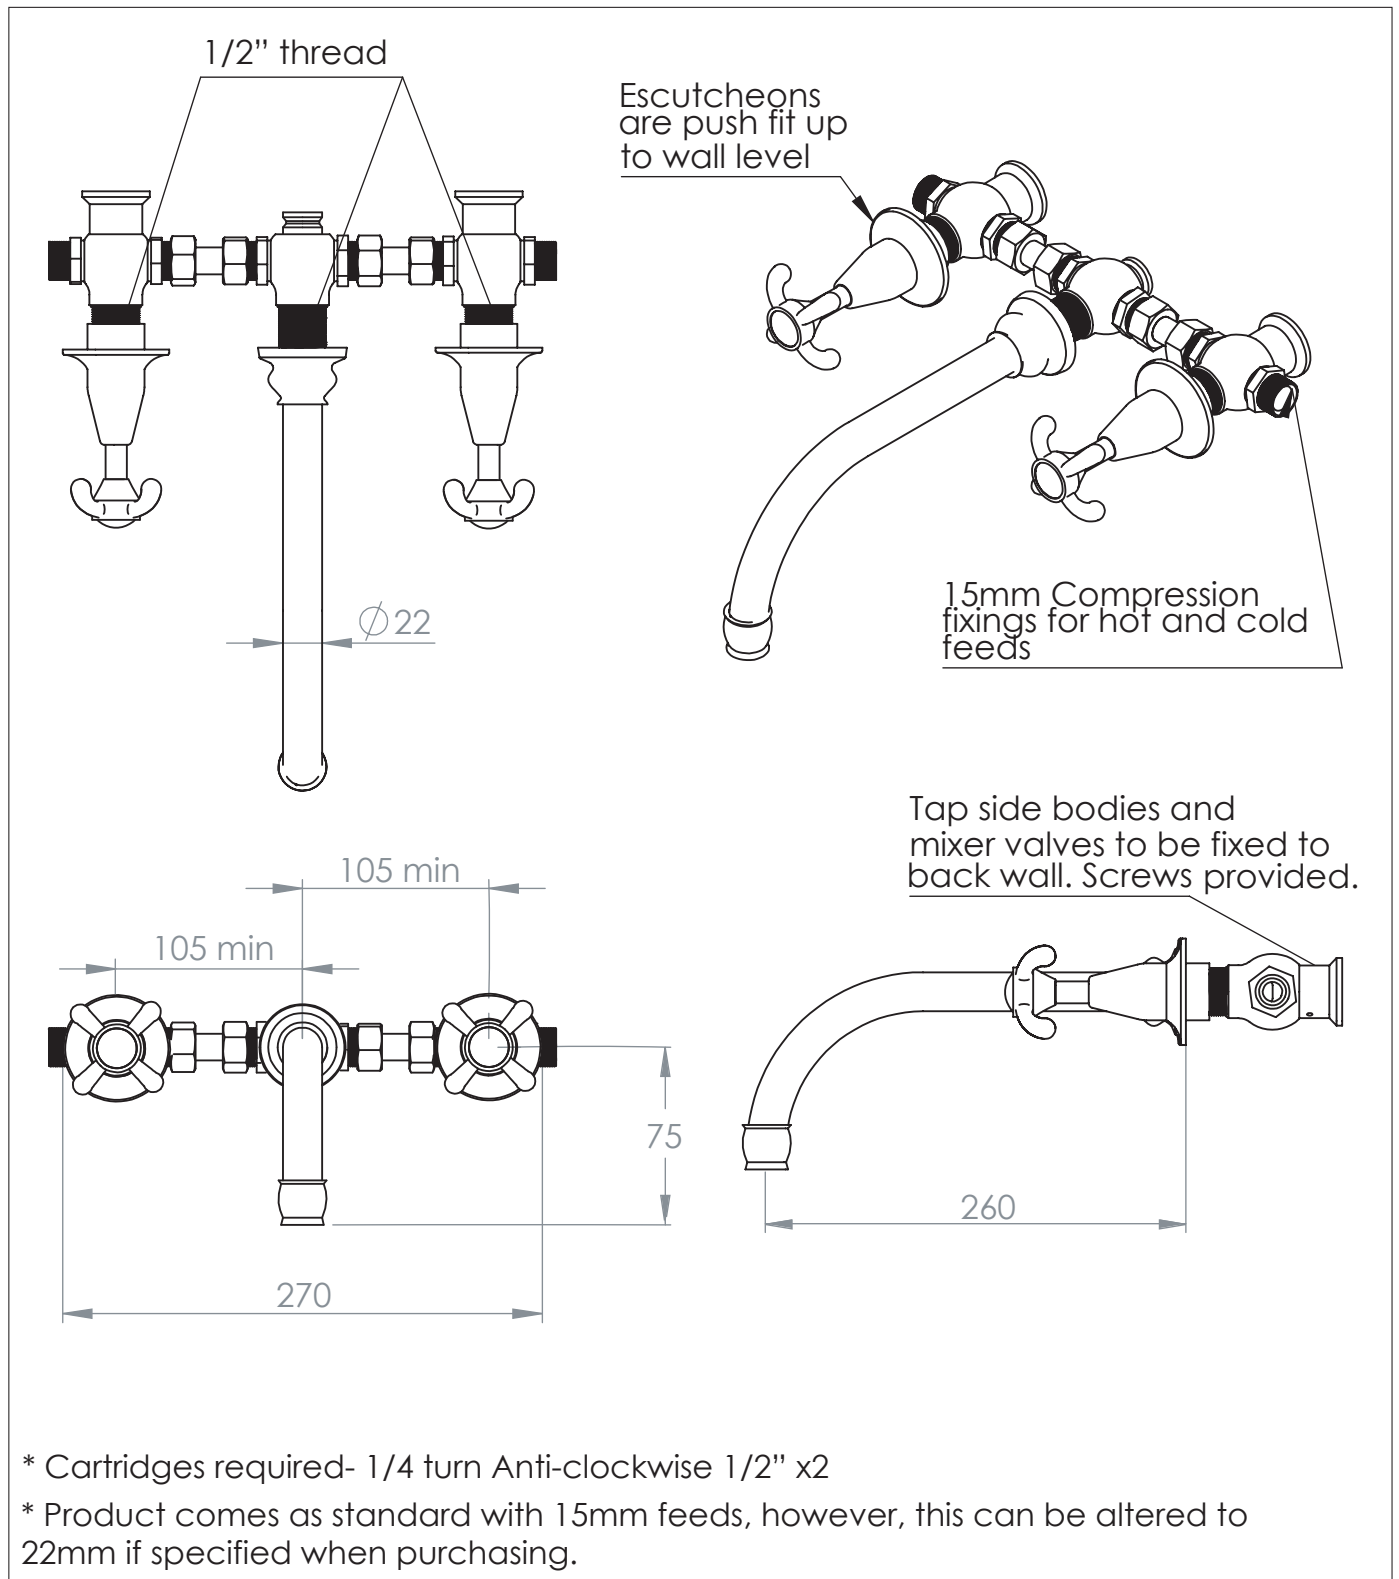

La Loire Wall Mounted Swan Basin Mixer

DIMENSIONS (mm)

PLEASE NOTE: Whilst every effort is made to ensure the accuracy of these specification sheets, they are subject to change without notice as part of the company's ongoing product development process.