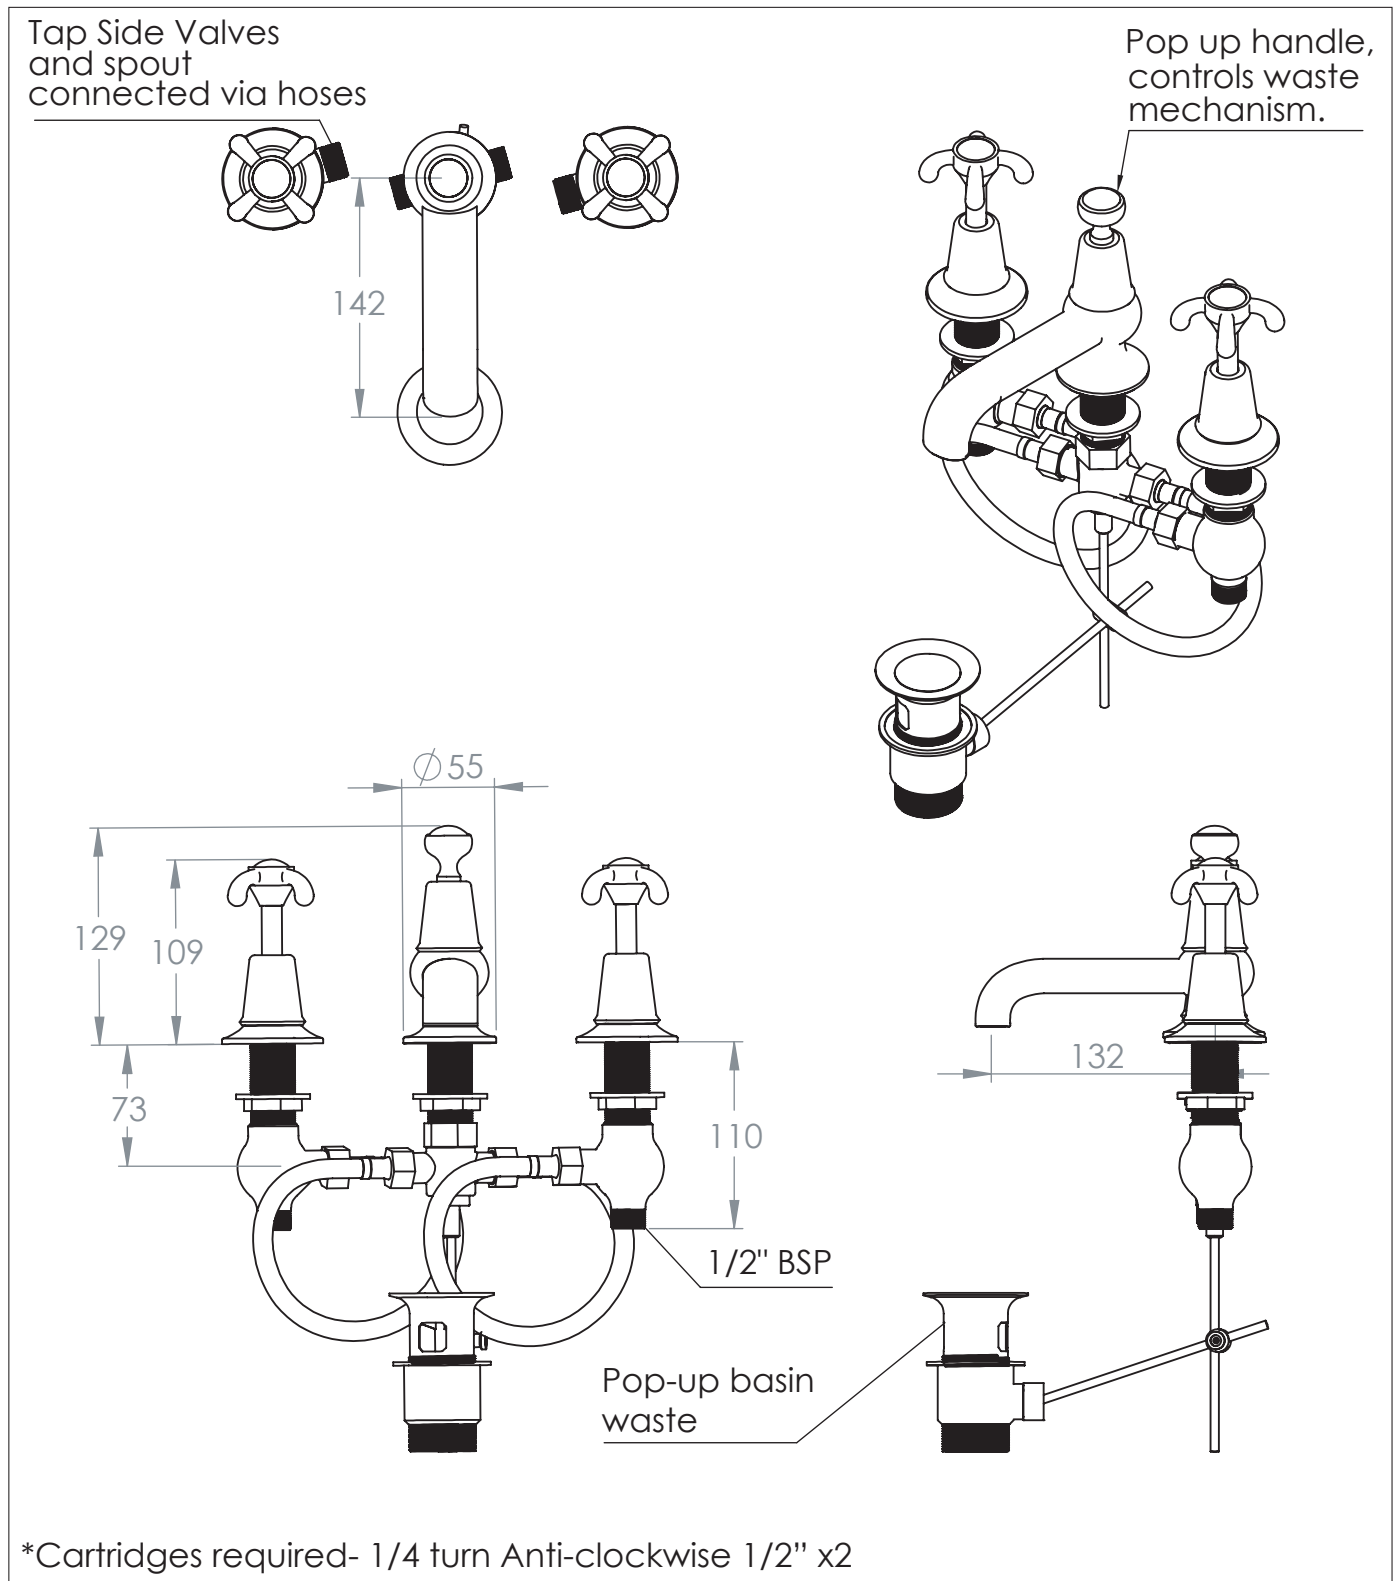

La Loire Three Hole Basin Tap

DIMENSIONS (mm)

PLEASE NOTE: Whilst every effort is made to ensure the accuracy of these specification sheets, they are subject to change without notice as part of the company's ongoing product development process.