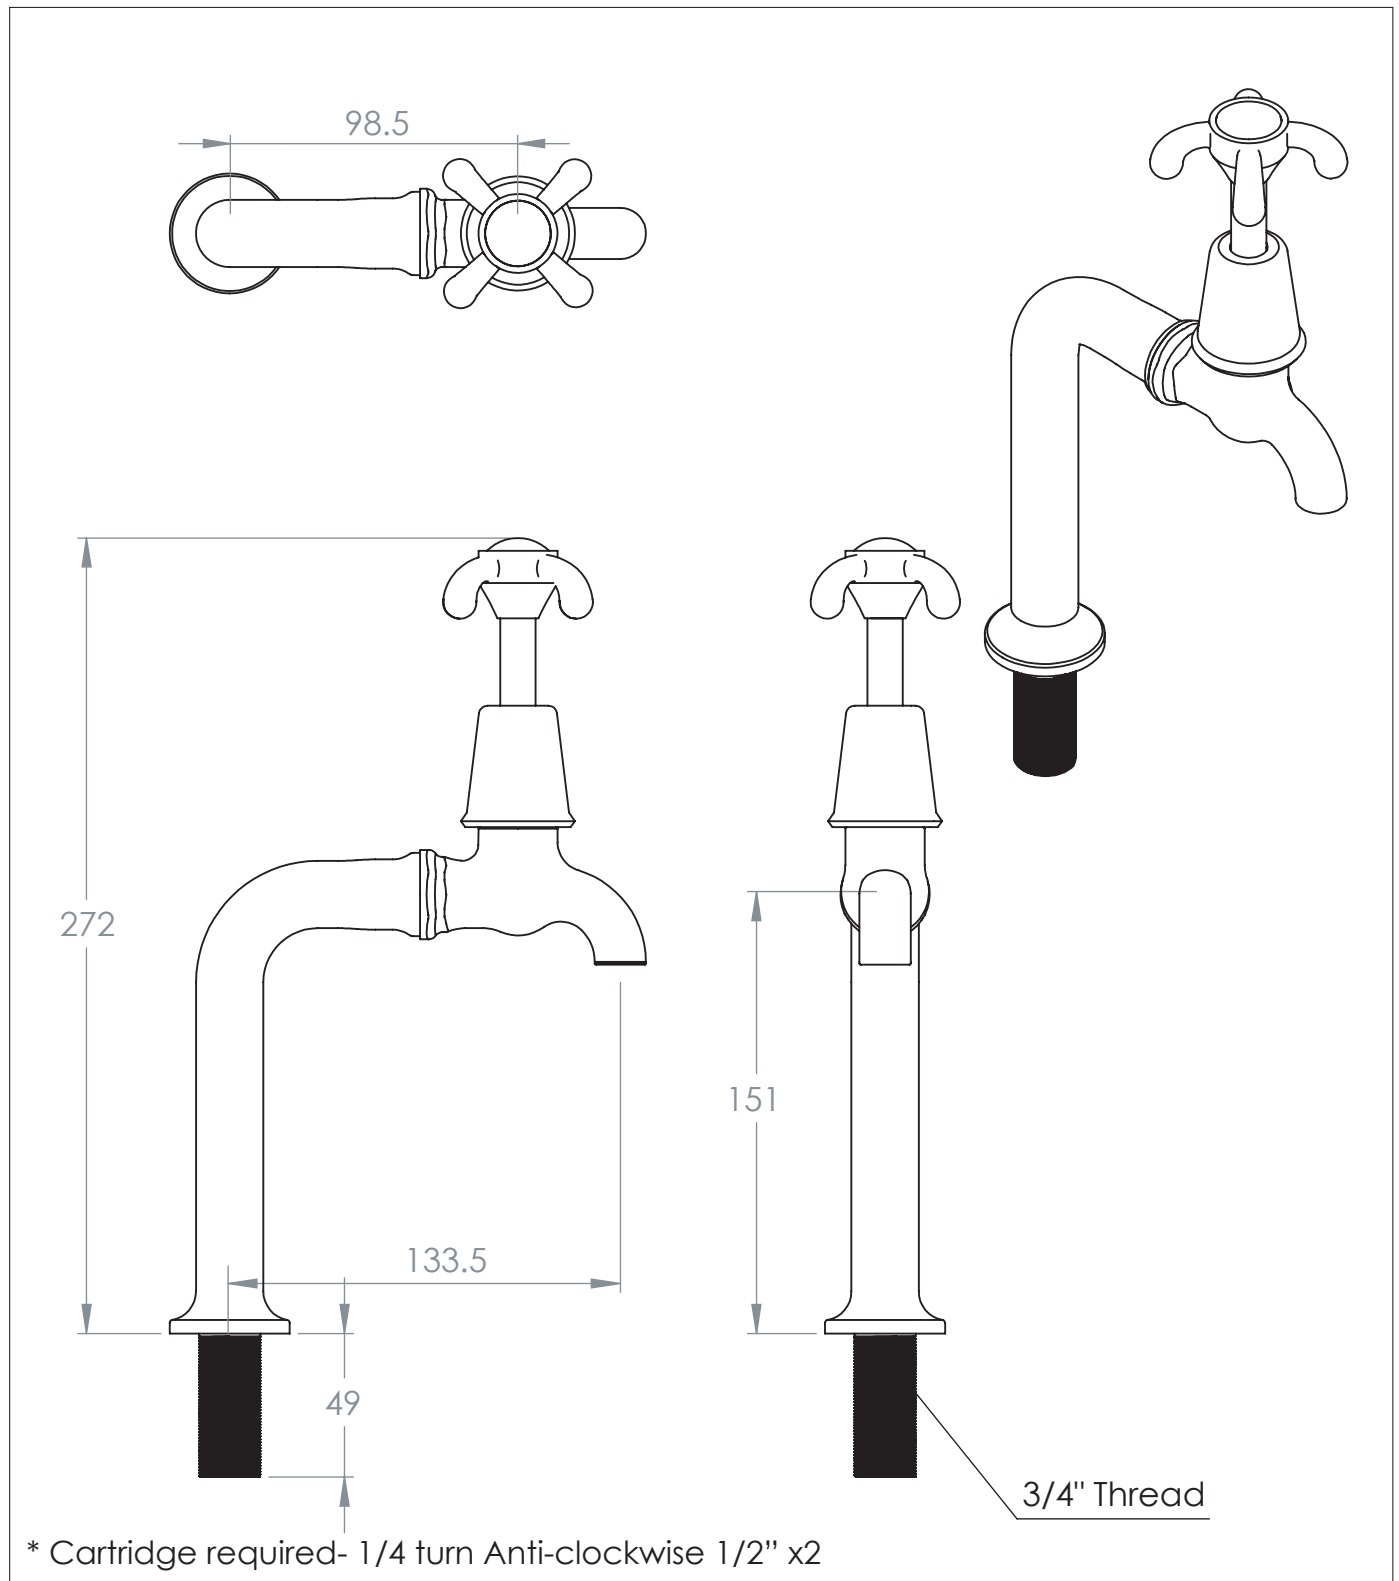

La Loire Kitchen Bib Taps

DIMENSIONS (mm)

PLEASE NOTE: Whilst every effort is made to ensure the accuracy of these specification sheets, they are subject to change without notice as part of the company's ongoing product development process.