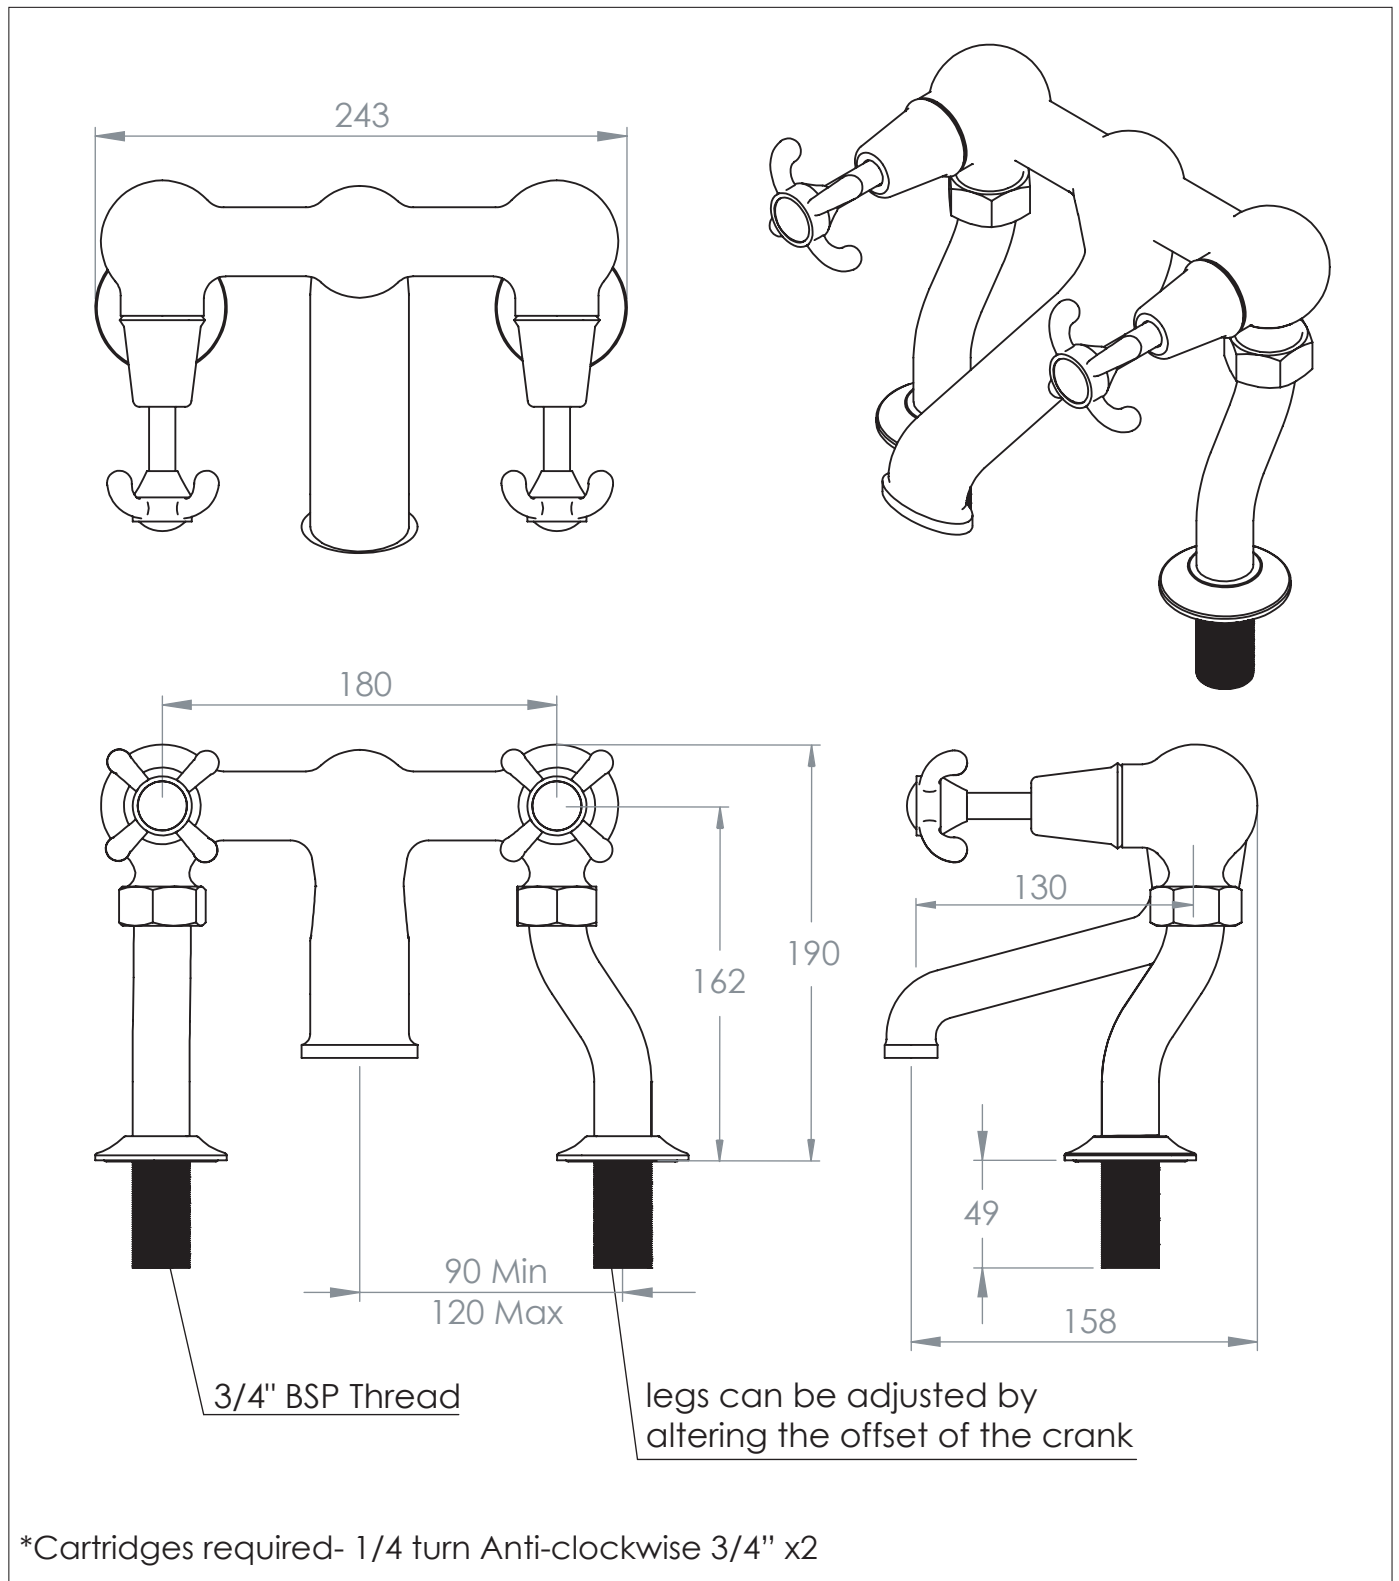

# La Loire Deck Mounted Bathtub Filler

DIMENSIONS (mm)

PLEASE NOTE: Whilst every effort is made to ensure the accuracy of these specification sheets, they are subject to change without notice as part of the company's ongoing product development process.