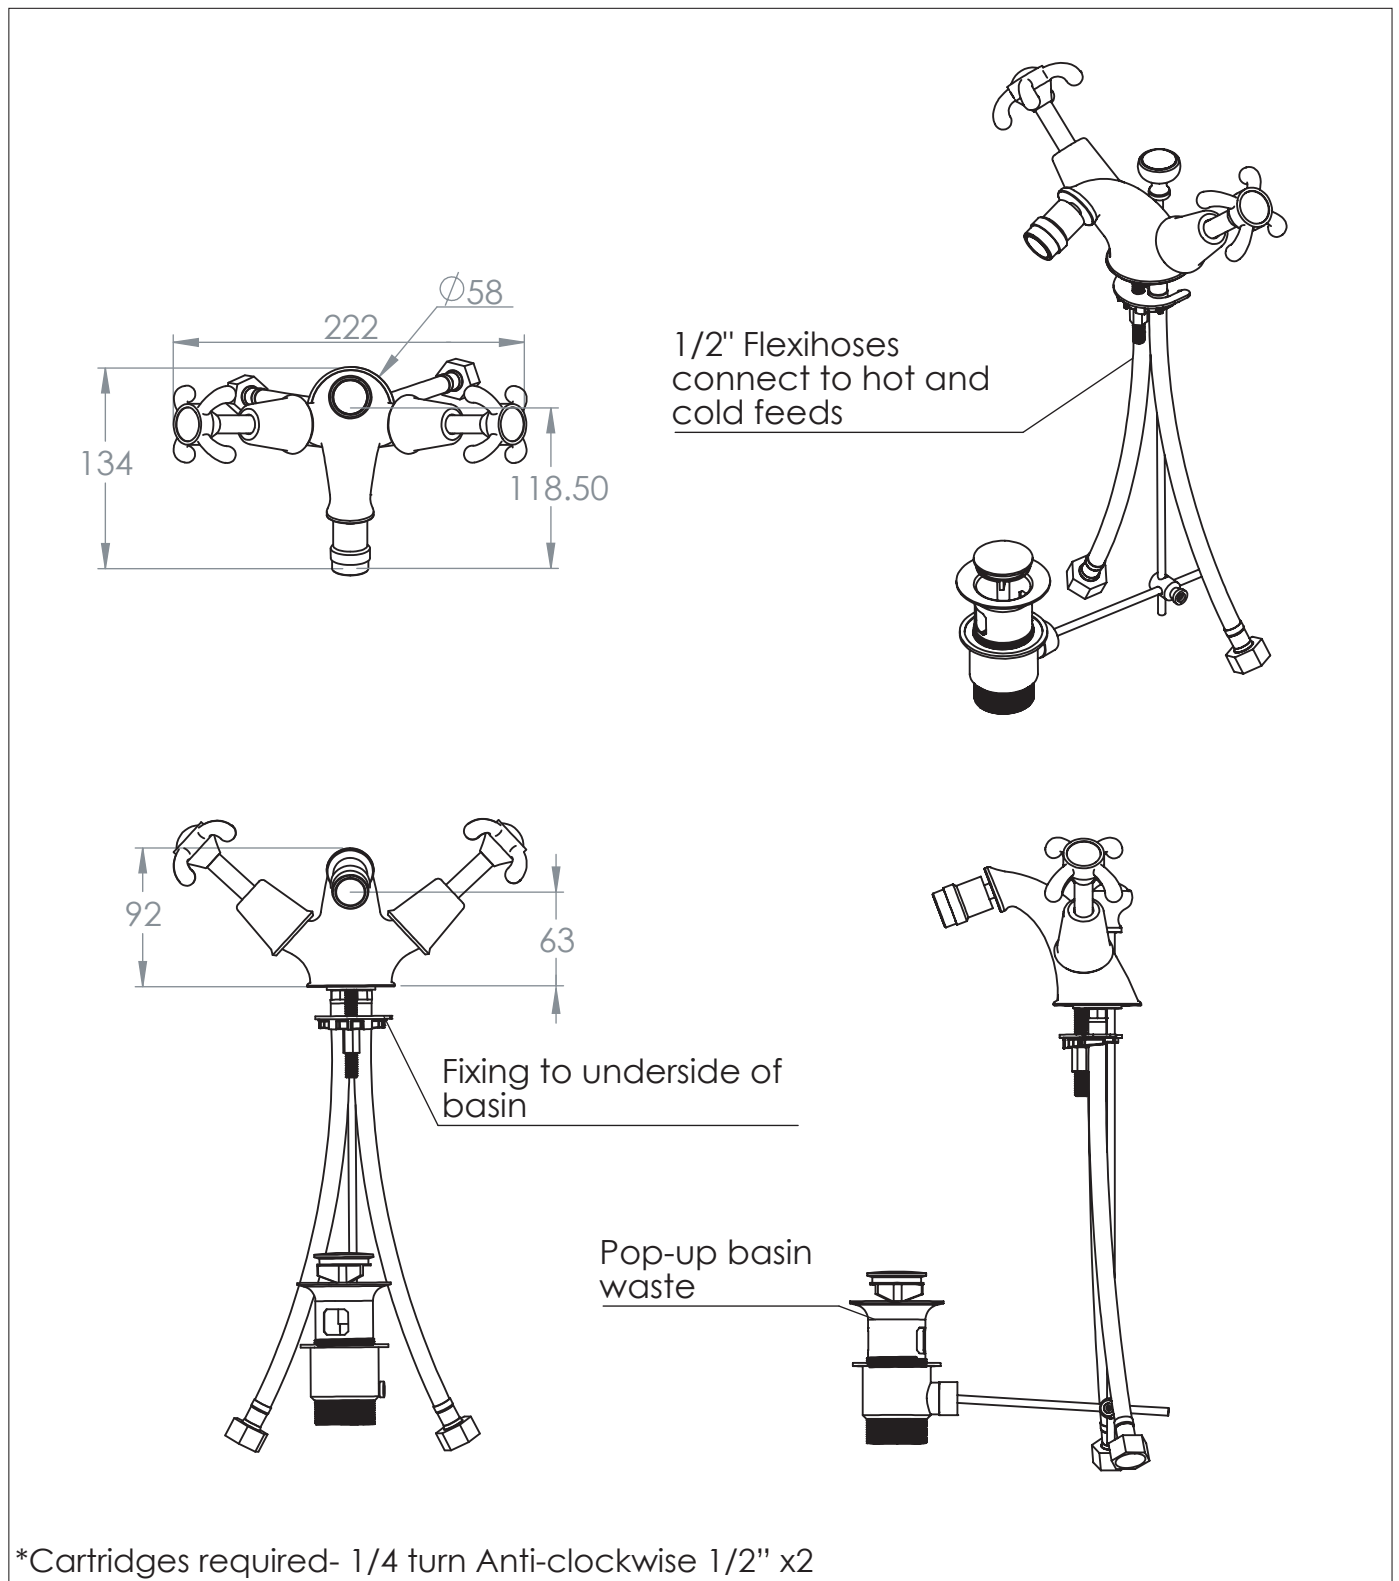

La Loire Bidet Monobloc

DIMENSIONS (mm)

PLEASE NOTE: Whilst every effort is made to ensure the accuracy of these specification sheets, they are subject to change without notice as part of the company's ongoing product development process.