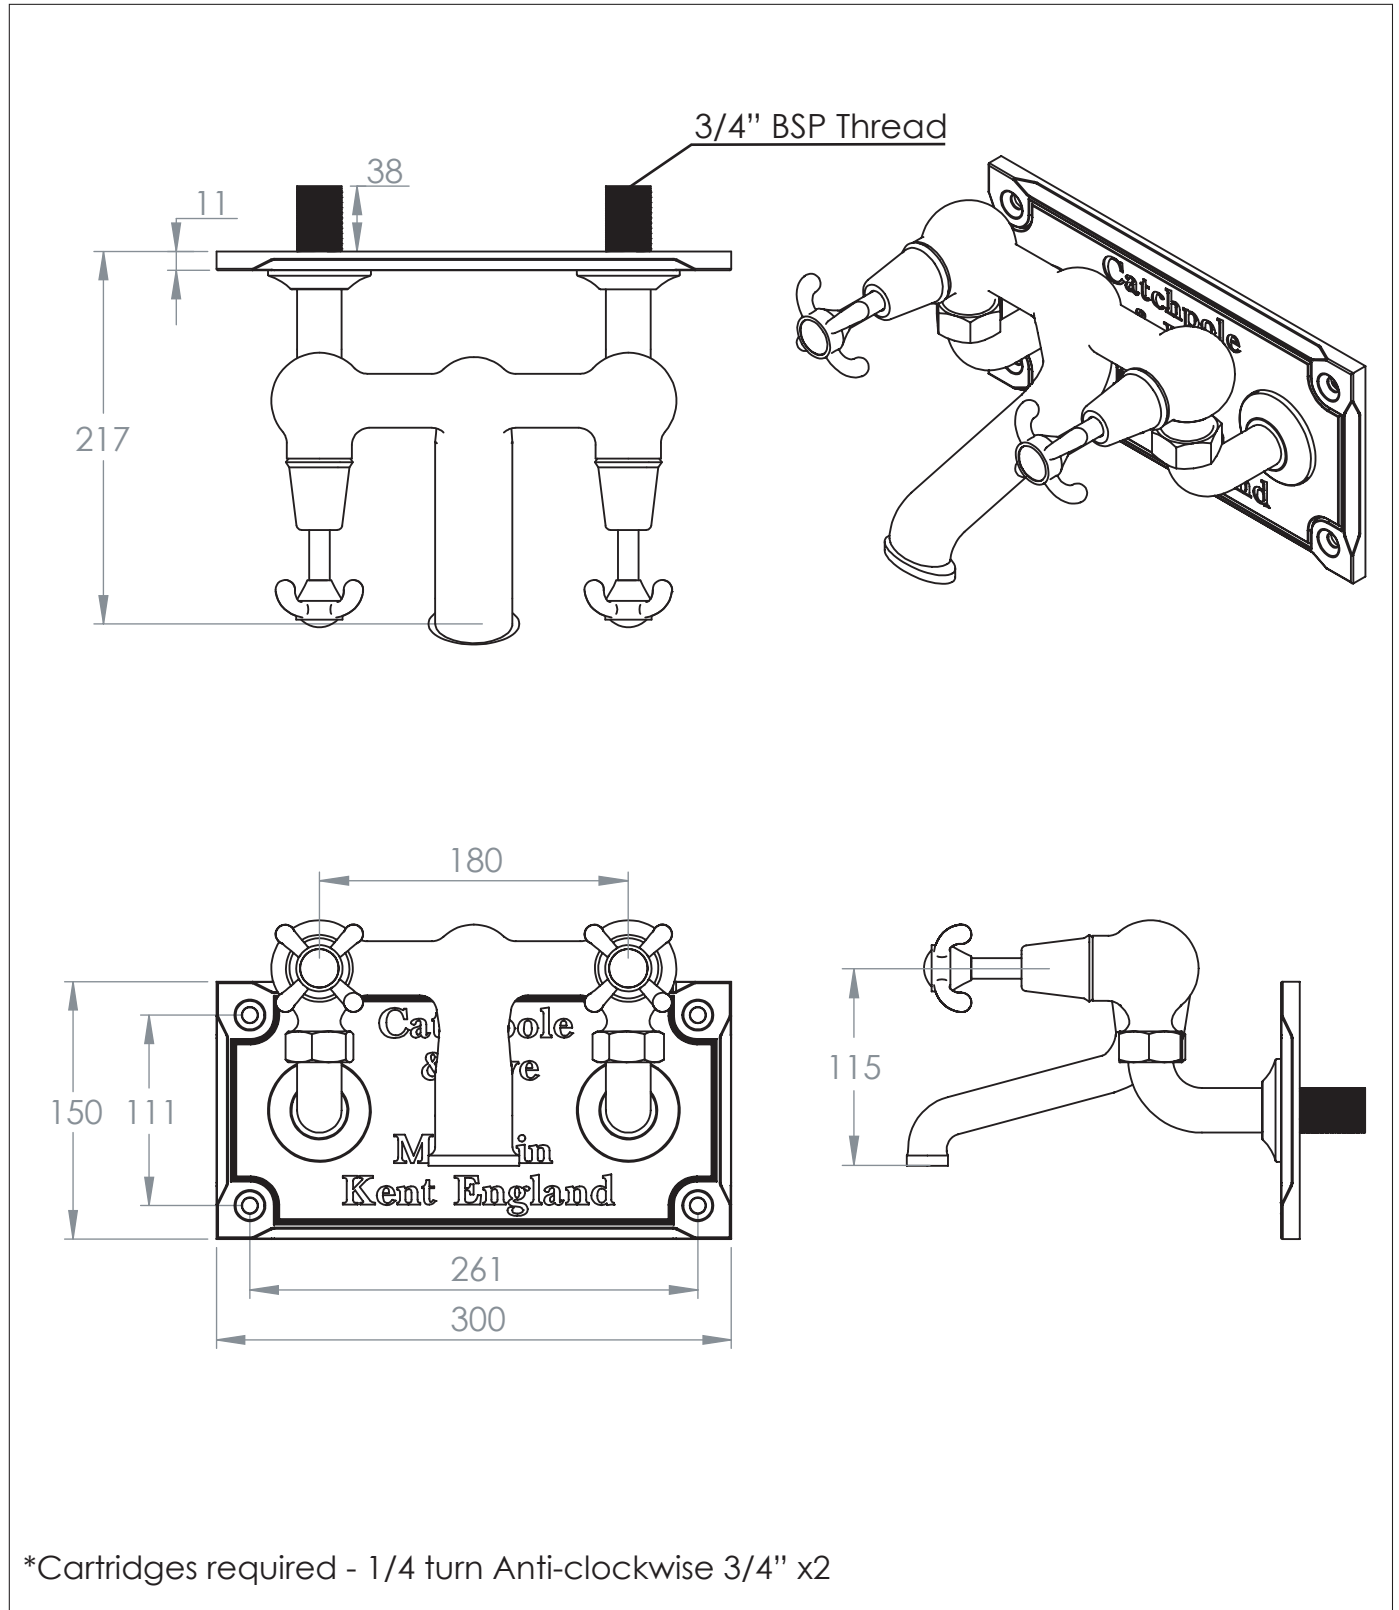

La Loire Wall Mounted Bathtub Filler

DIMENSIONS (mm)

PLEASE NOTE: Whilst every effort is made to ensure the accuracy of these specification sheets, they are subject to change without notice as part of the company's ongoing product development process.