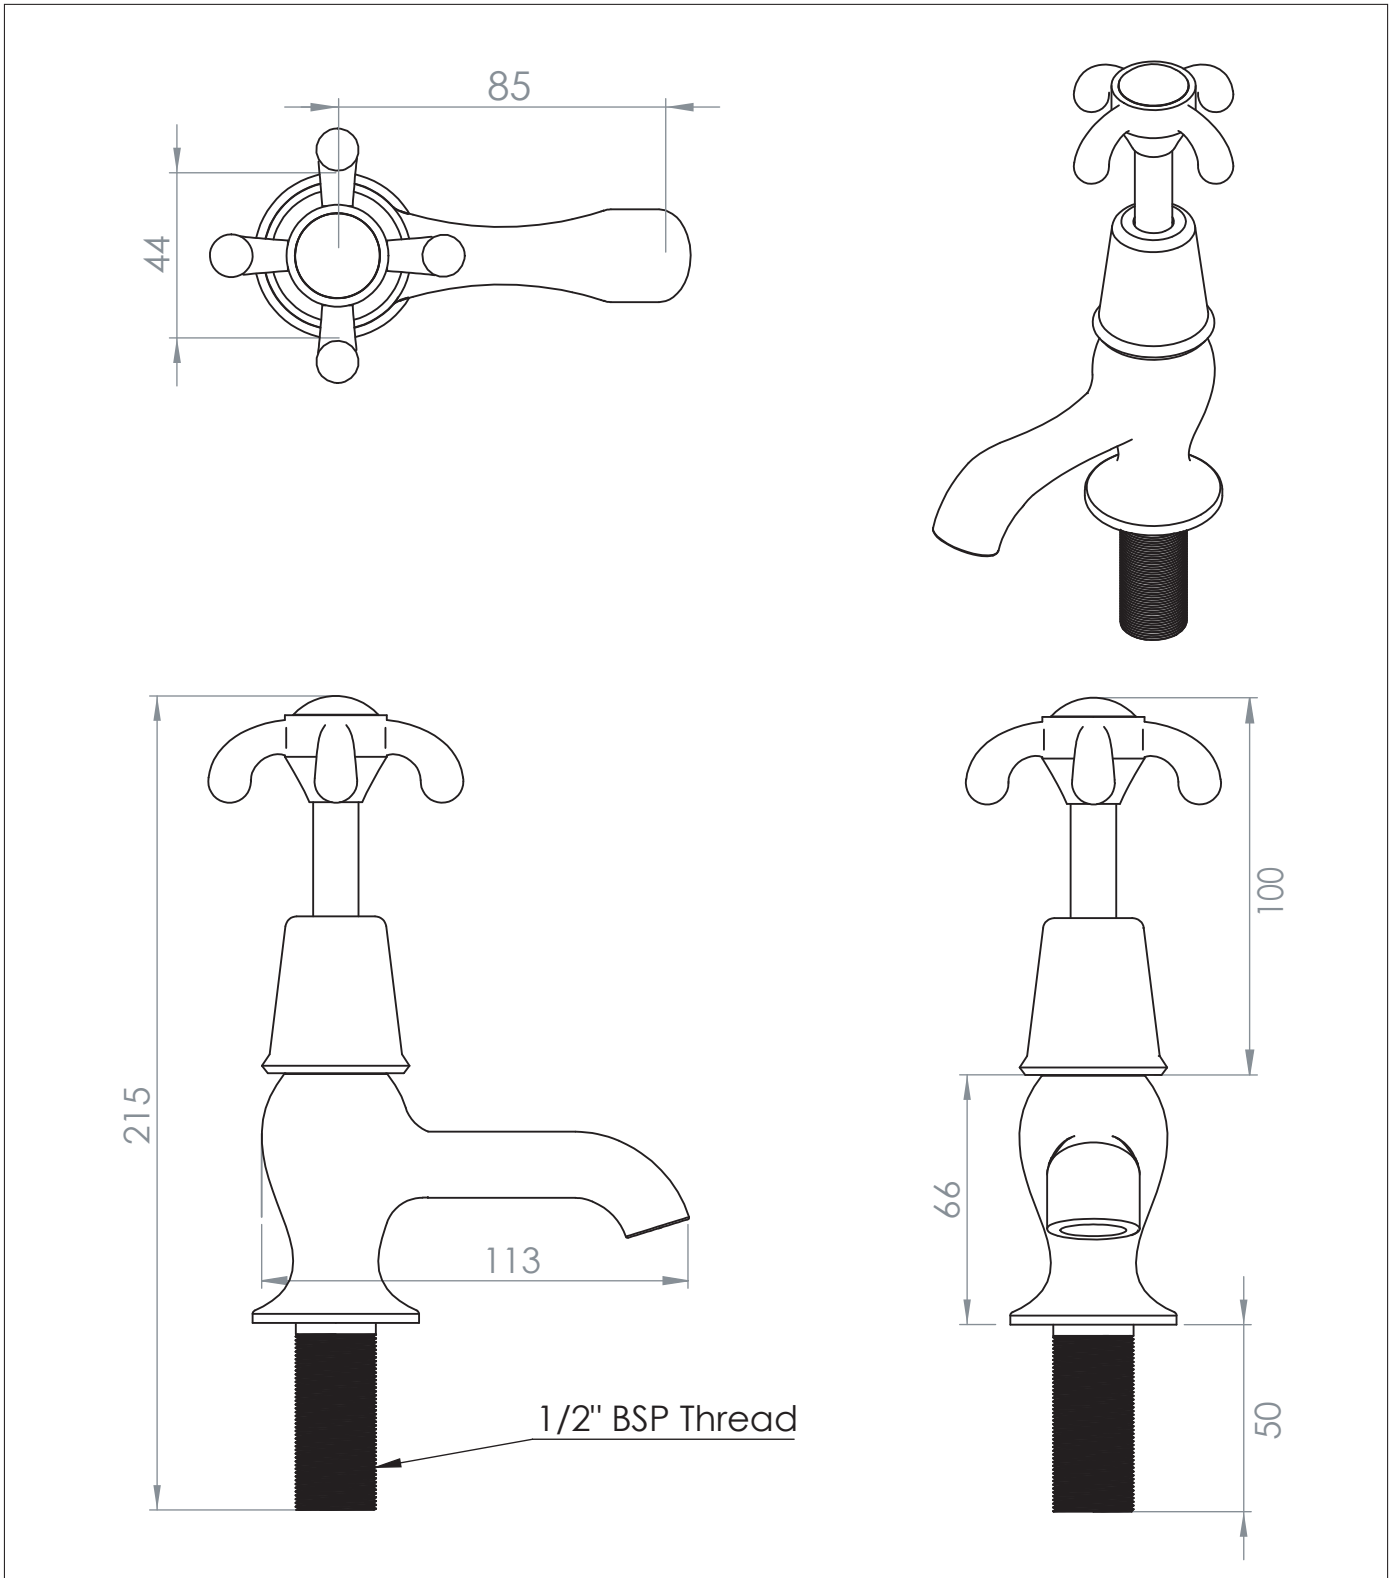

La Loire Basin Pillar Tap

DIMENSIONS (mm)

PLEASE NOTE: Whilst every effort is made to ensure the accuracy of these specification sheets, they are subject to change without notice as part of the company's ongoing product development process.