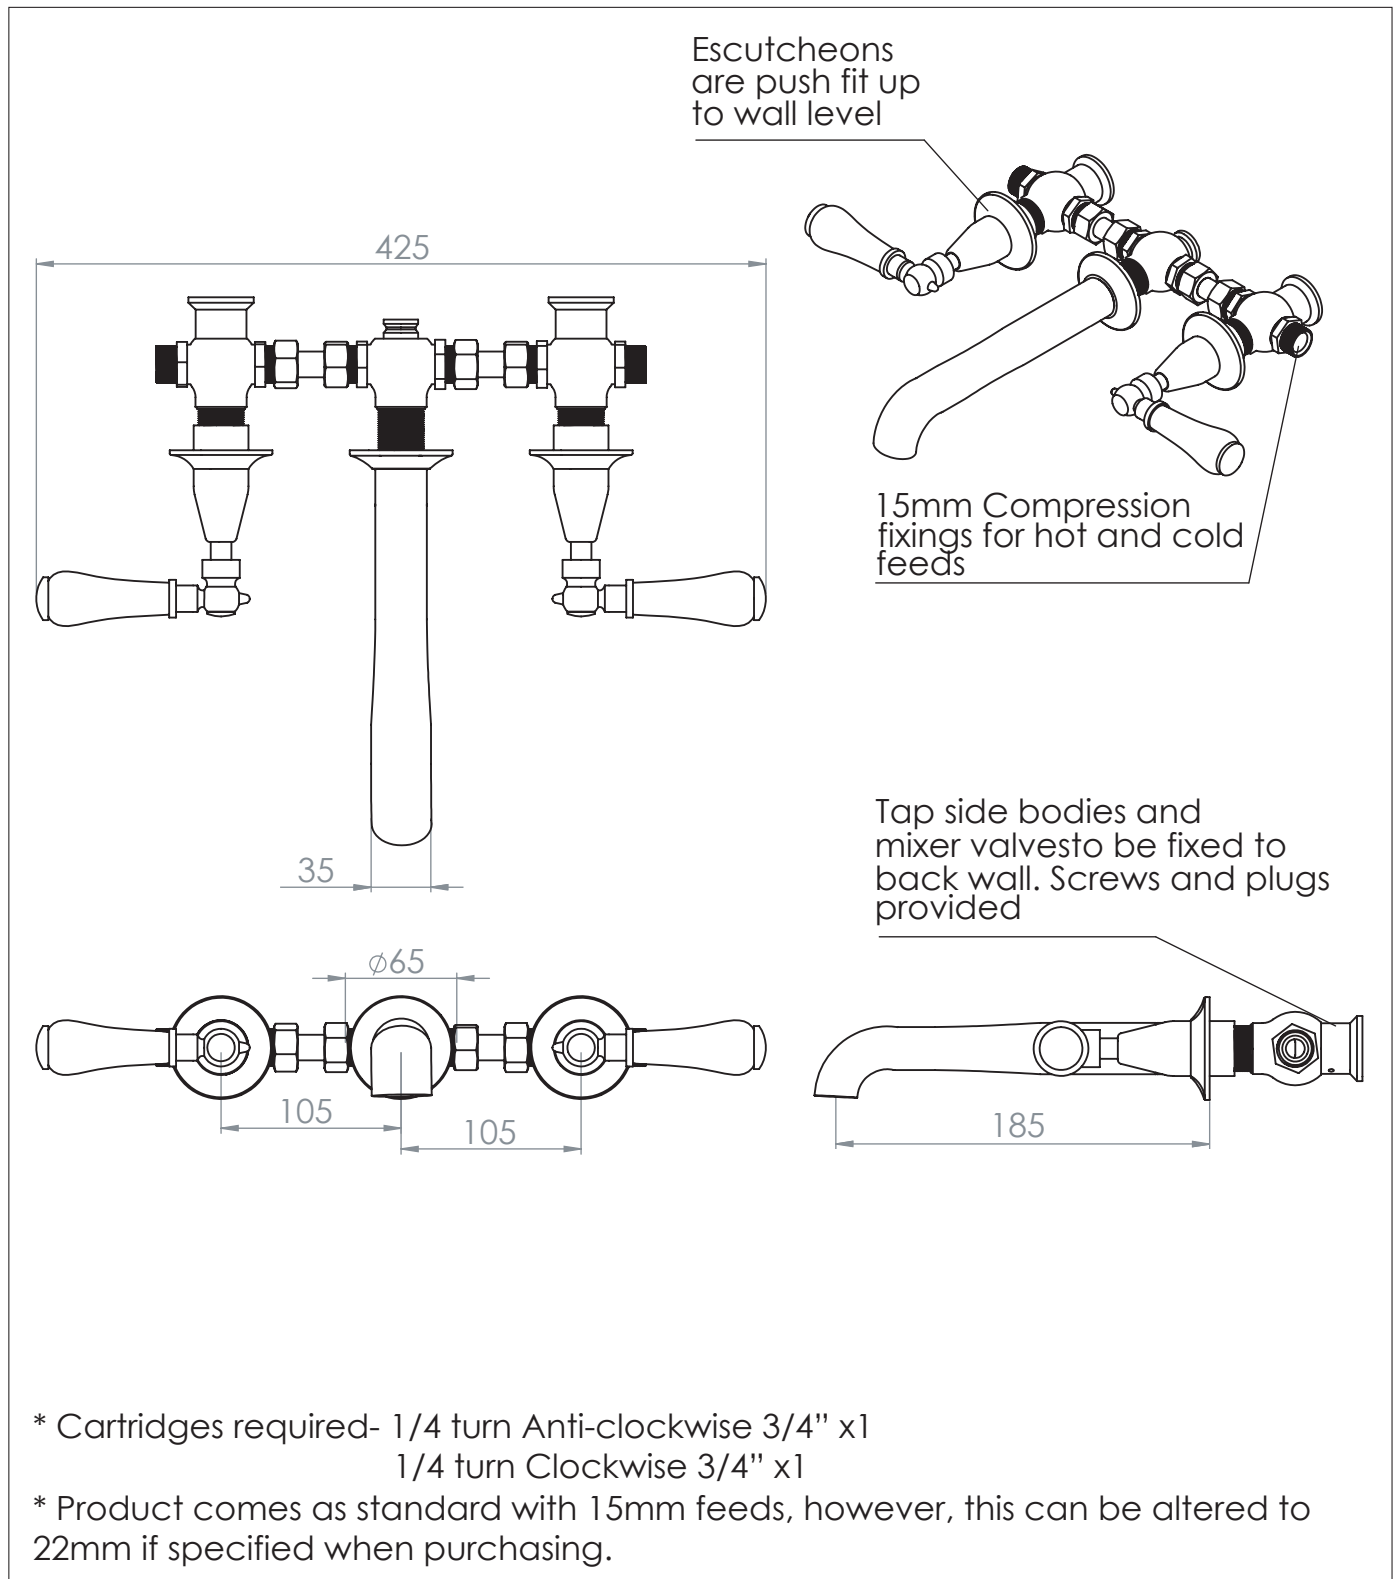

# La Fontaine Wall Mounted Three Hole Basin Tap

DIMENSIONS (mm)

PLEASE NOTE: Whilst every effort is made to ensure the accuracy of these specification sheets, they are subject to change without notice as part of the company's ongoing product development process.