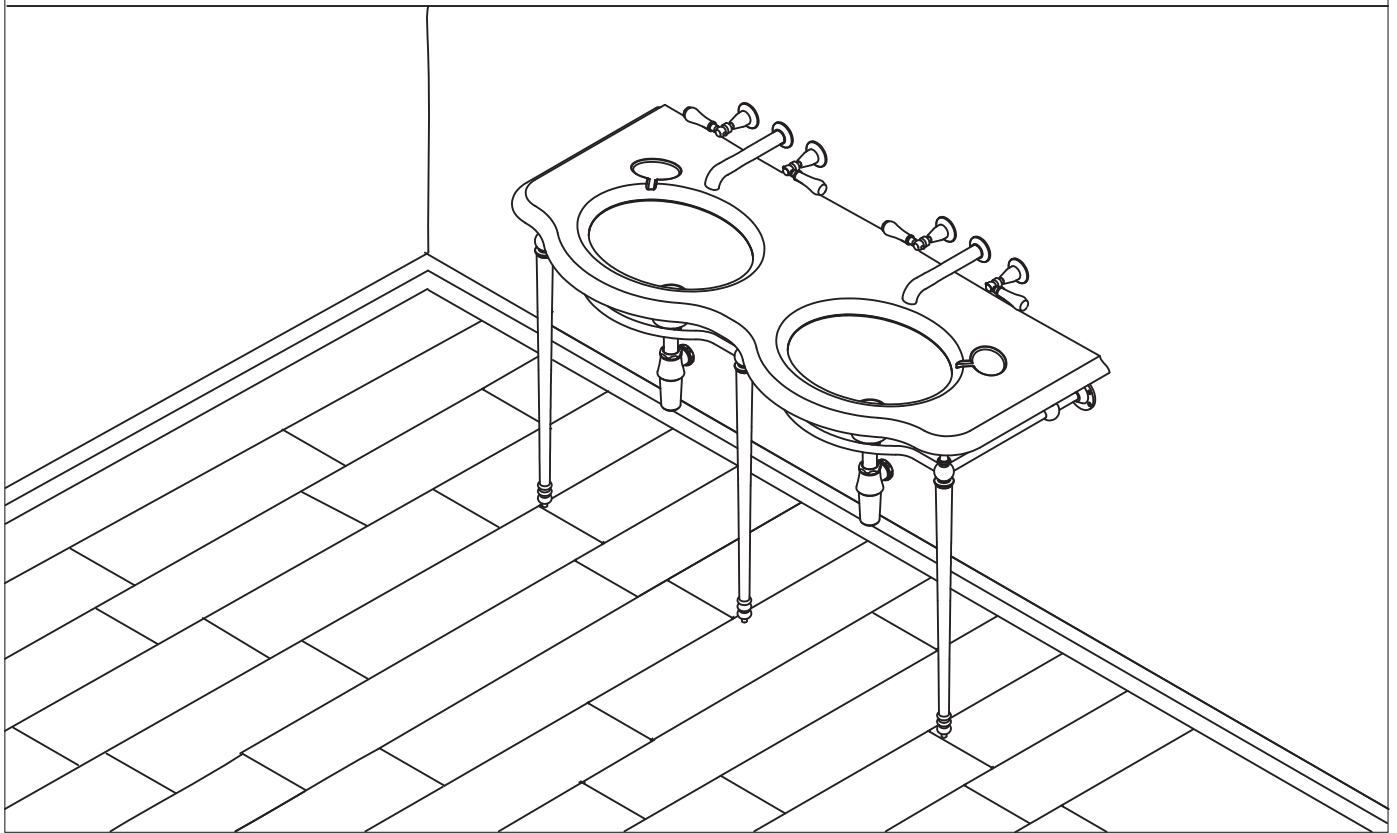

# La Fontaine Wall Mounted Three Hole Basin Tap

DIMENSIONS (mm)

PLEASE NOTE: Whilst every effort is made to ensure the accuracy of these specification sheets, they are subject to change without notice as part of the company's ongoing product development process.