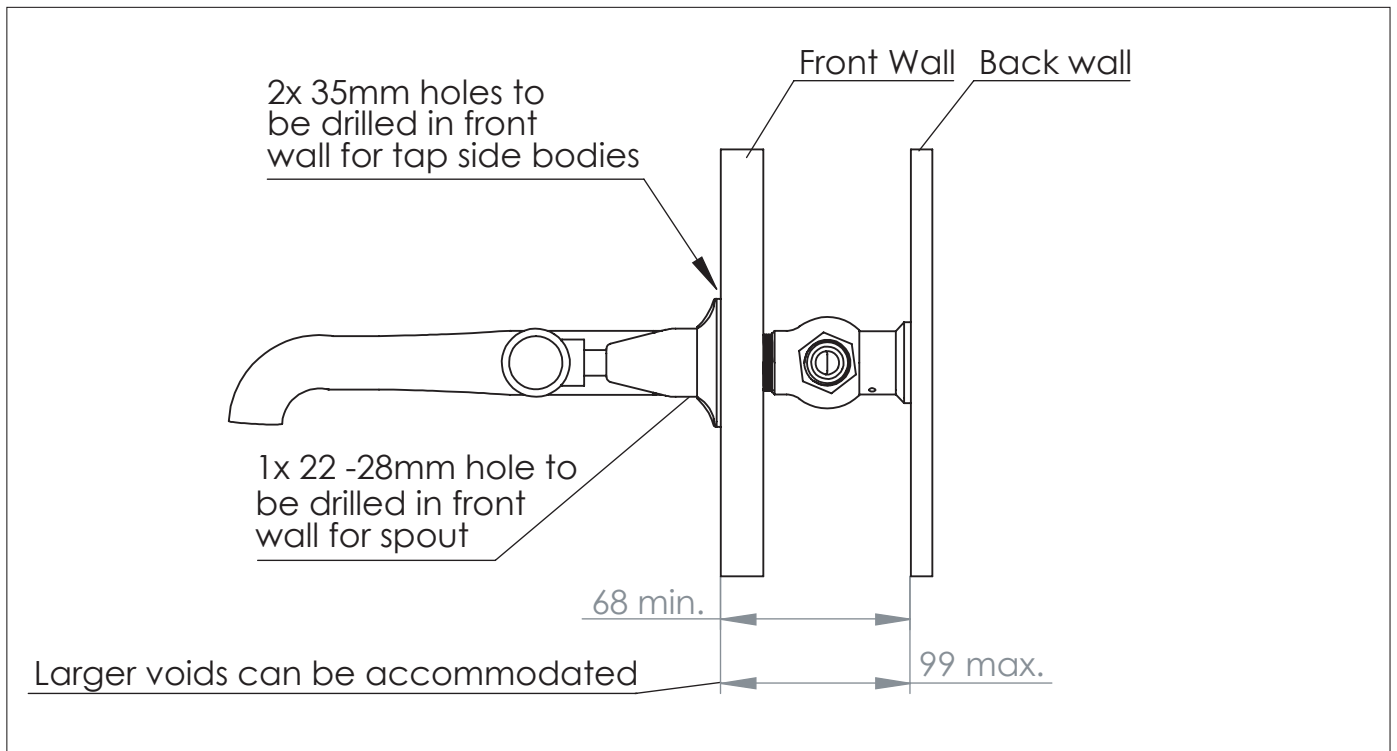

# La Fontaine Wall Mounted Three Hole Basin Tap

DIMENSIONS (mm)

PLEASE NOTE: Whilst every effort is made to ensure the accuracy of these specification sheets, they are subject to change without notice as part of the company's ongoing product development process.