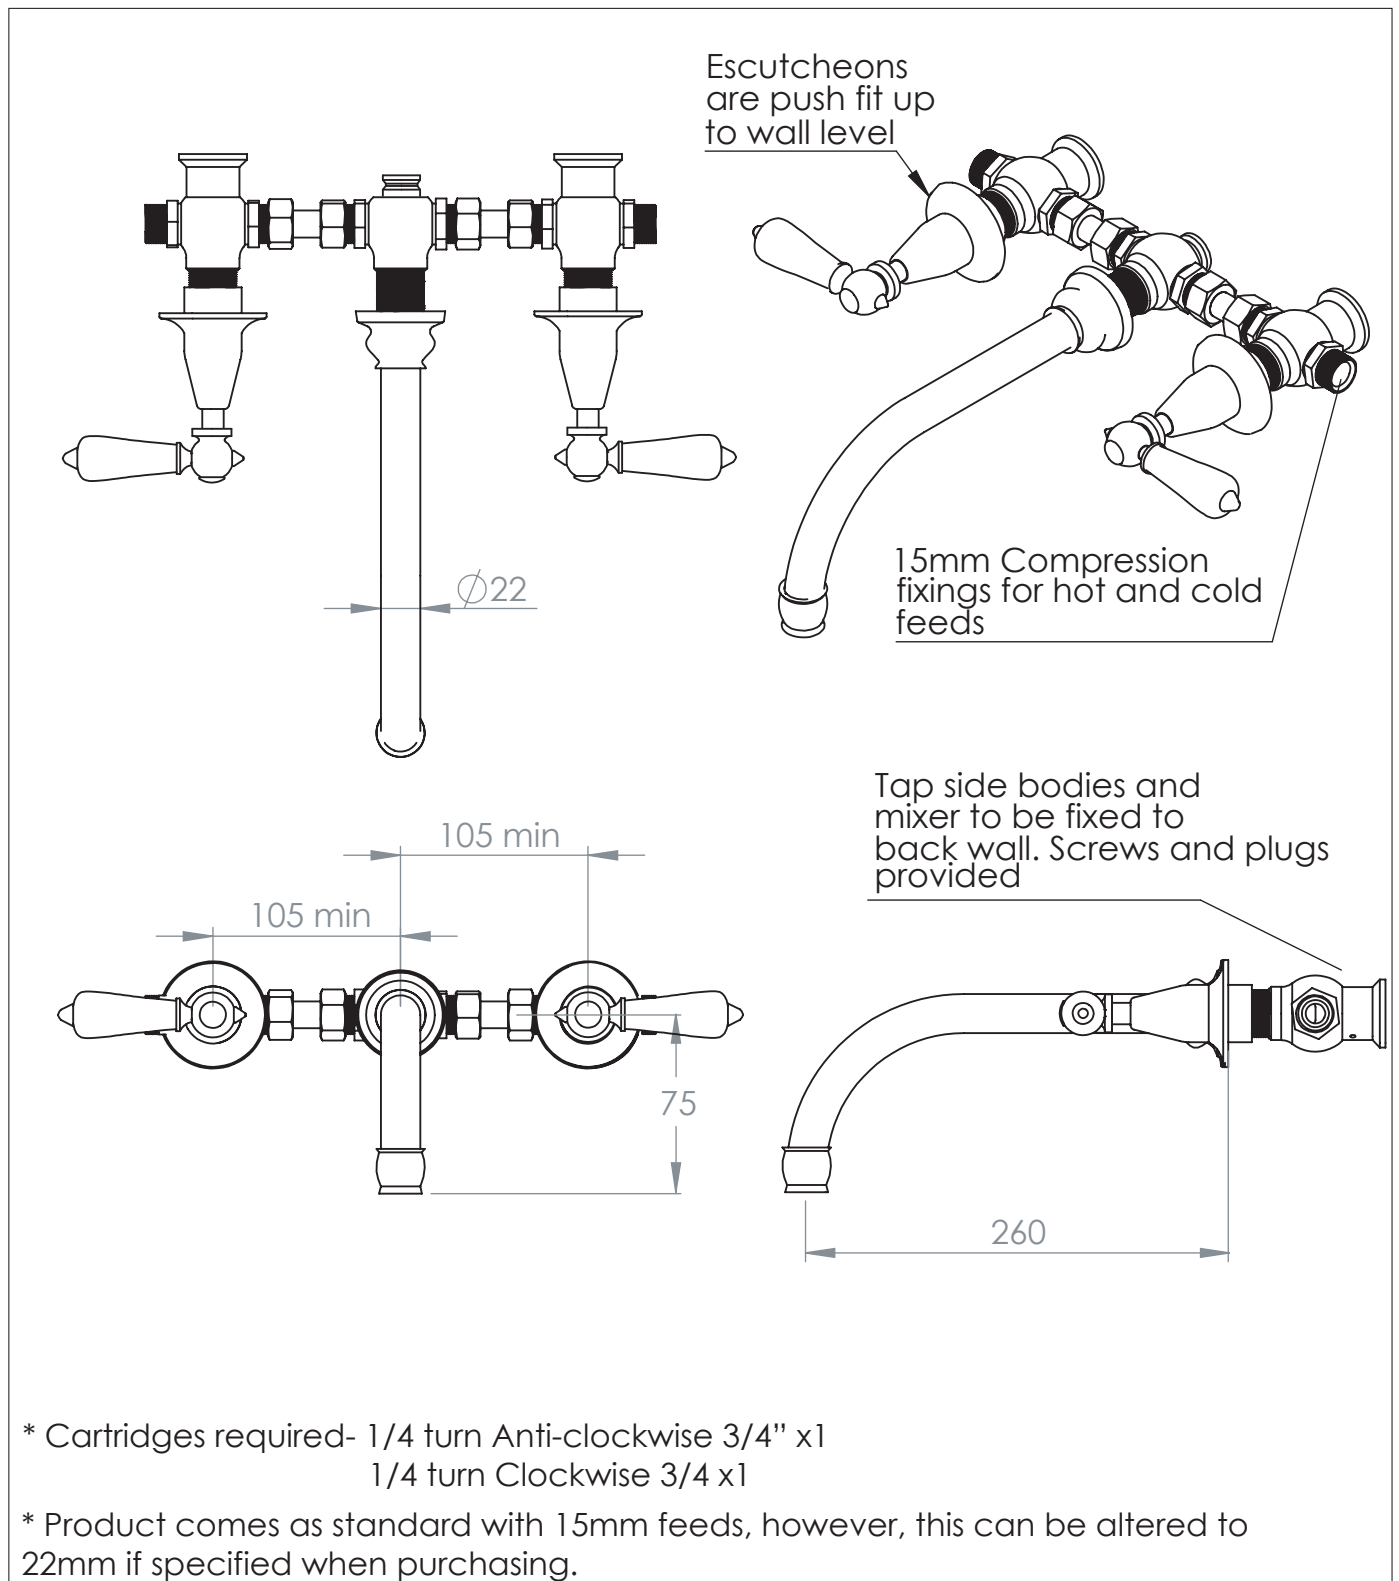

La Fontaine Wall Mounted Swan Bathtub Filler

DIMENSIONS (mm)

PLEASE NOTE: Whilst every effort is made to ensure the accuracy of these specification sheets, they are subject to change without notice as part of the company's ongoing product development process.