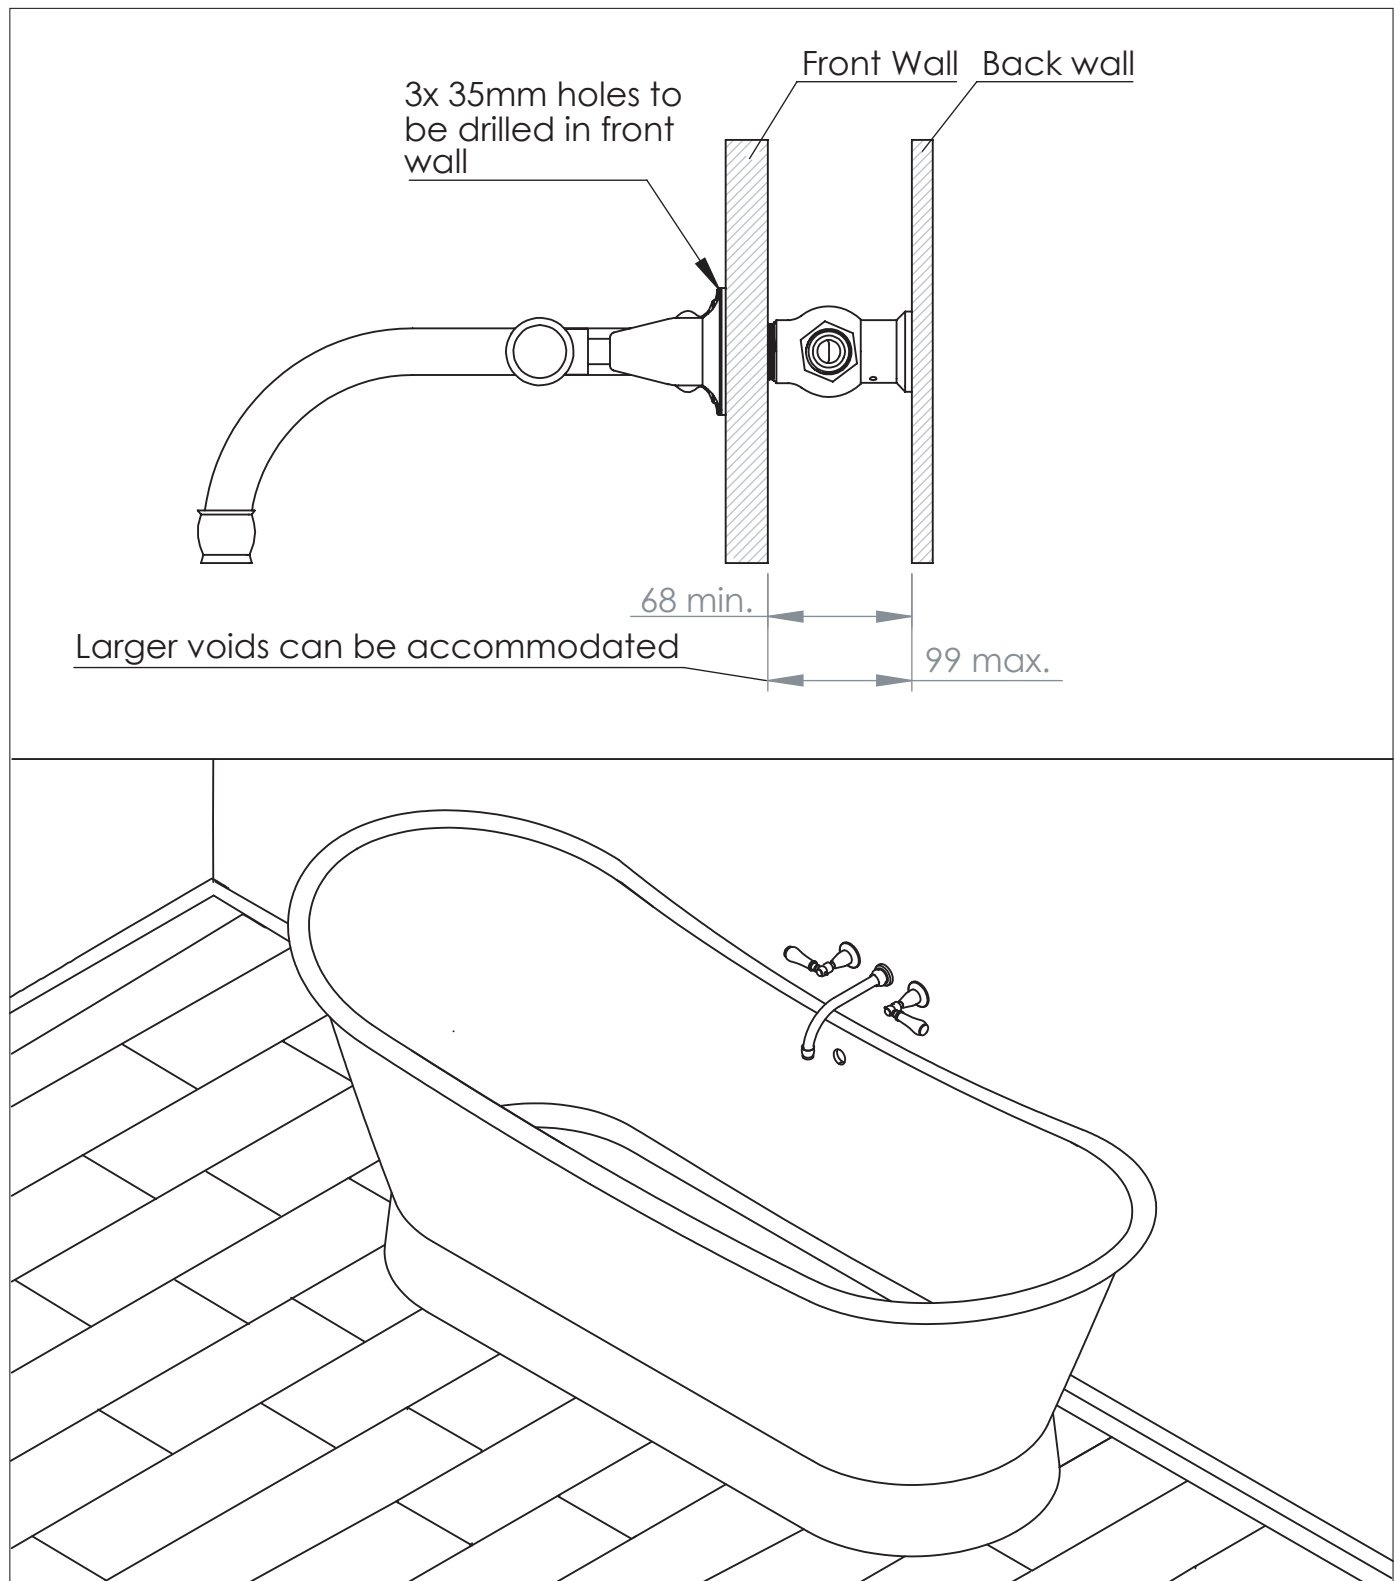

La Fontaine Wall Mounted Swan Bathtub Filler

DIMENSIONS (mm)

PLEASE NOTE: Whilst every effort is made to ensure the accuracy of these specification sheets, they are subject to change without notice as part of the company's ongoing product development process.