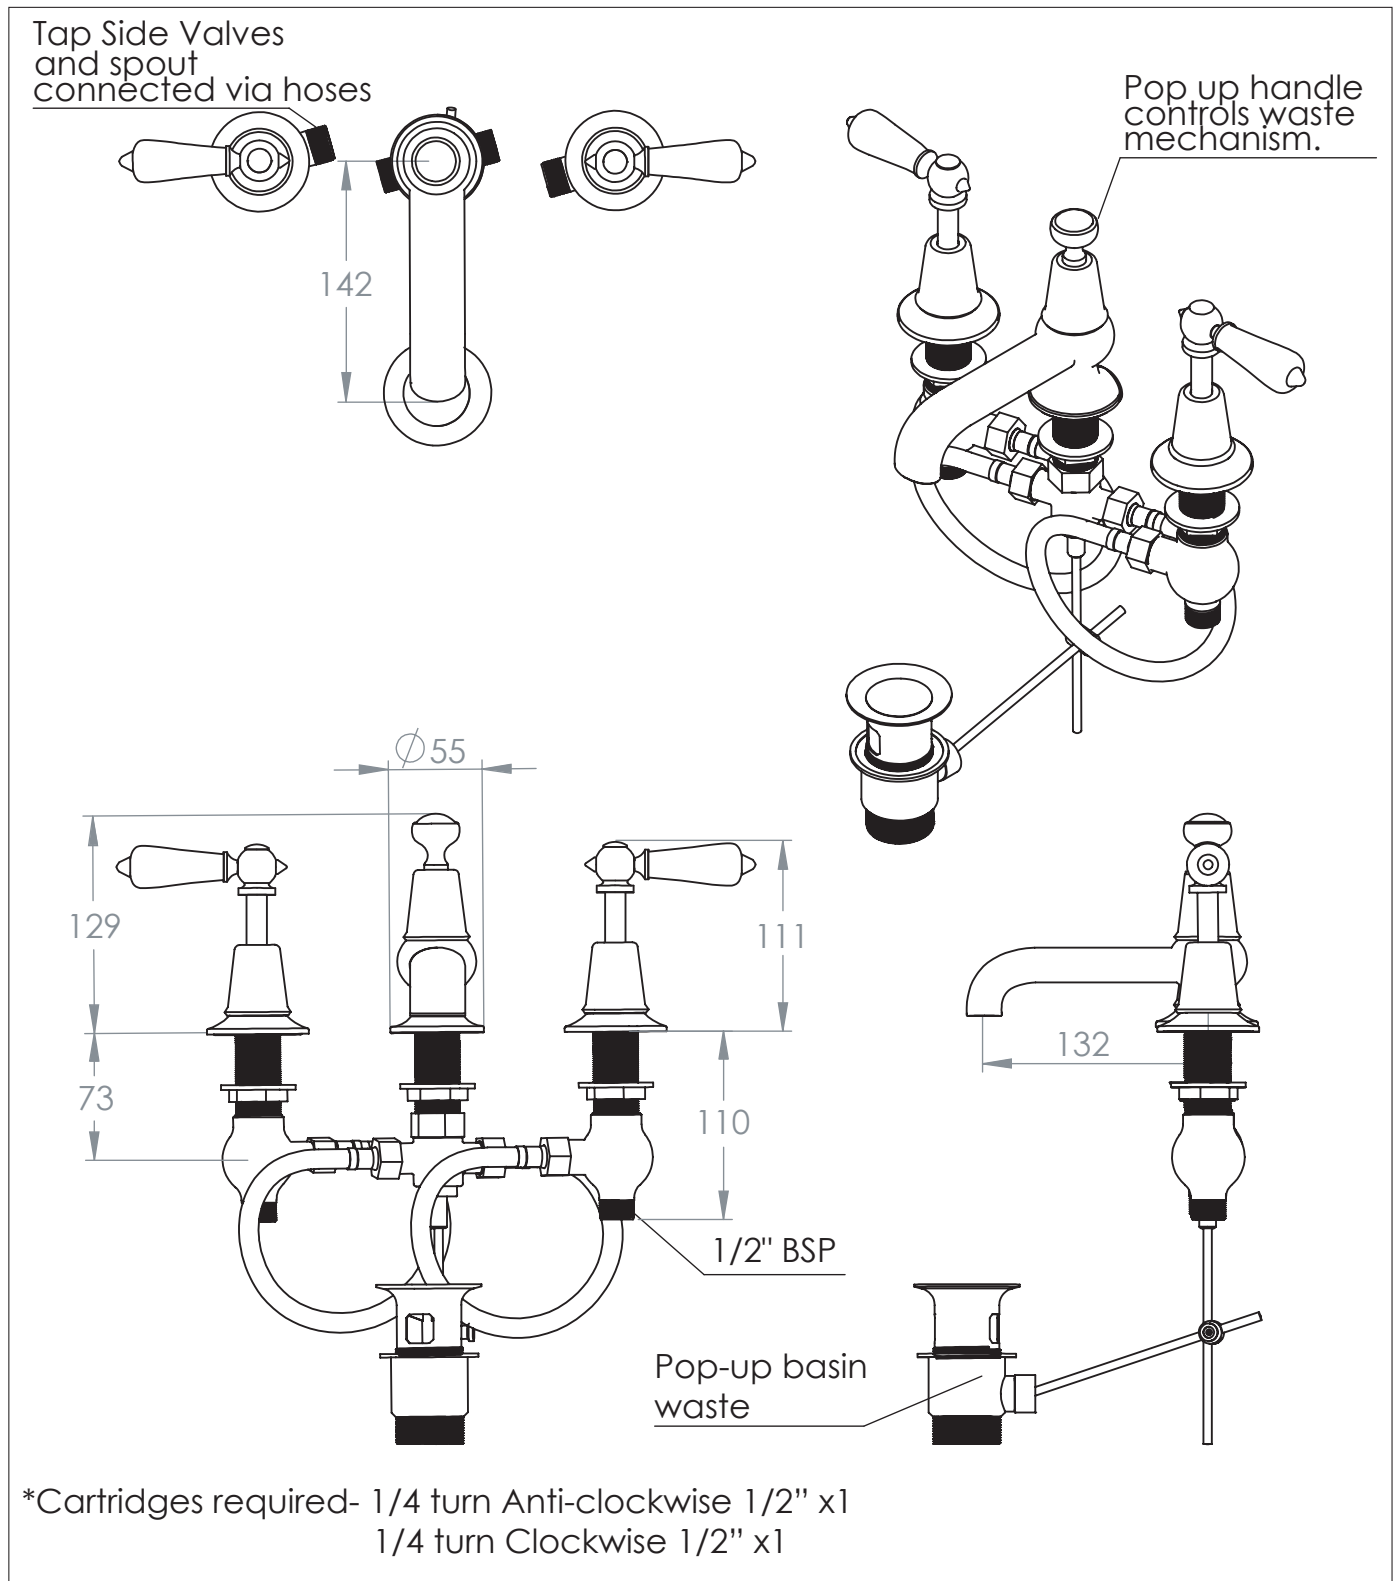

La Fontaine Three Hole Basin Tap

DIMENSIONS (mm)

PLEASE NOTE: Whilst every effort is made to ensure the accuracy of these specification sheets, they are subject to change without notice as part of the company's ongoing product development process.