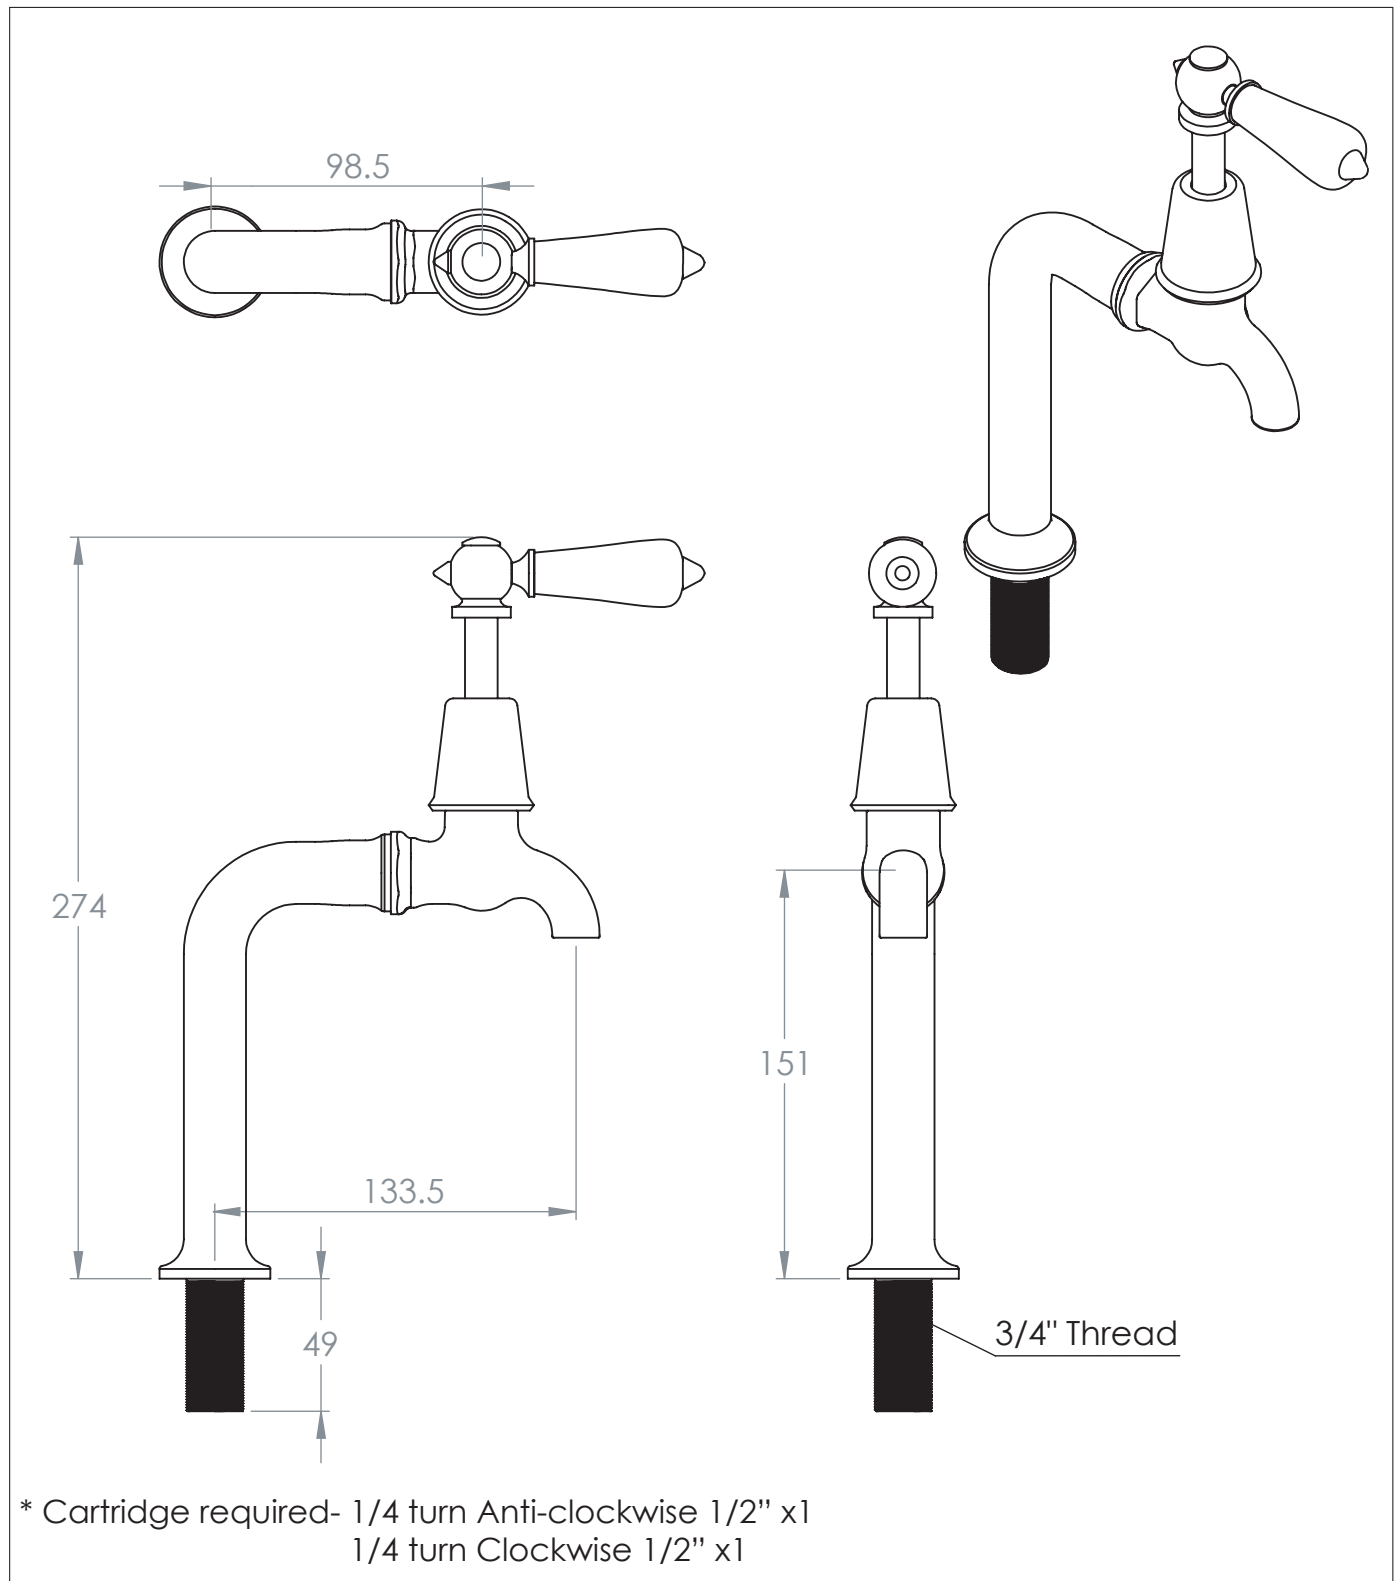

# La Fontaine Kitchen Bib Taps

DIMENSIONS (mm)

PLEASE NOTE: Whilst every effort is made to ensure the accuracy of these specification sheets, they are subject to change without notice as part of the company's ongoing product development process.