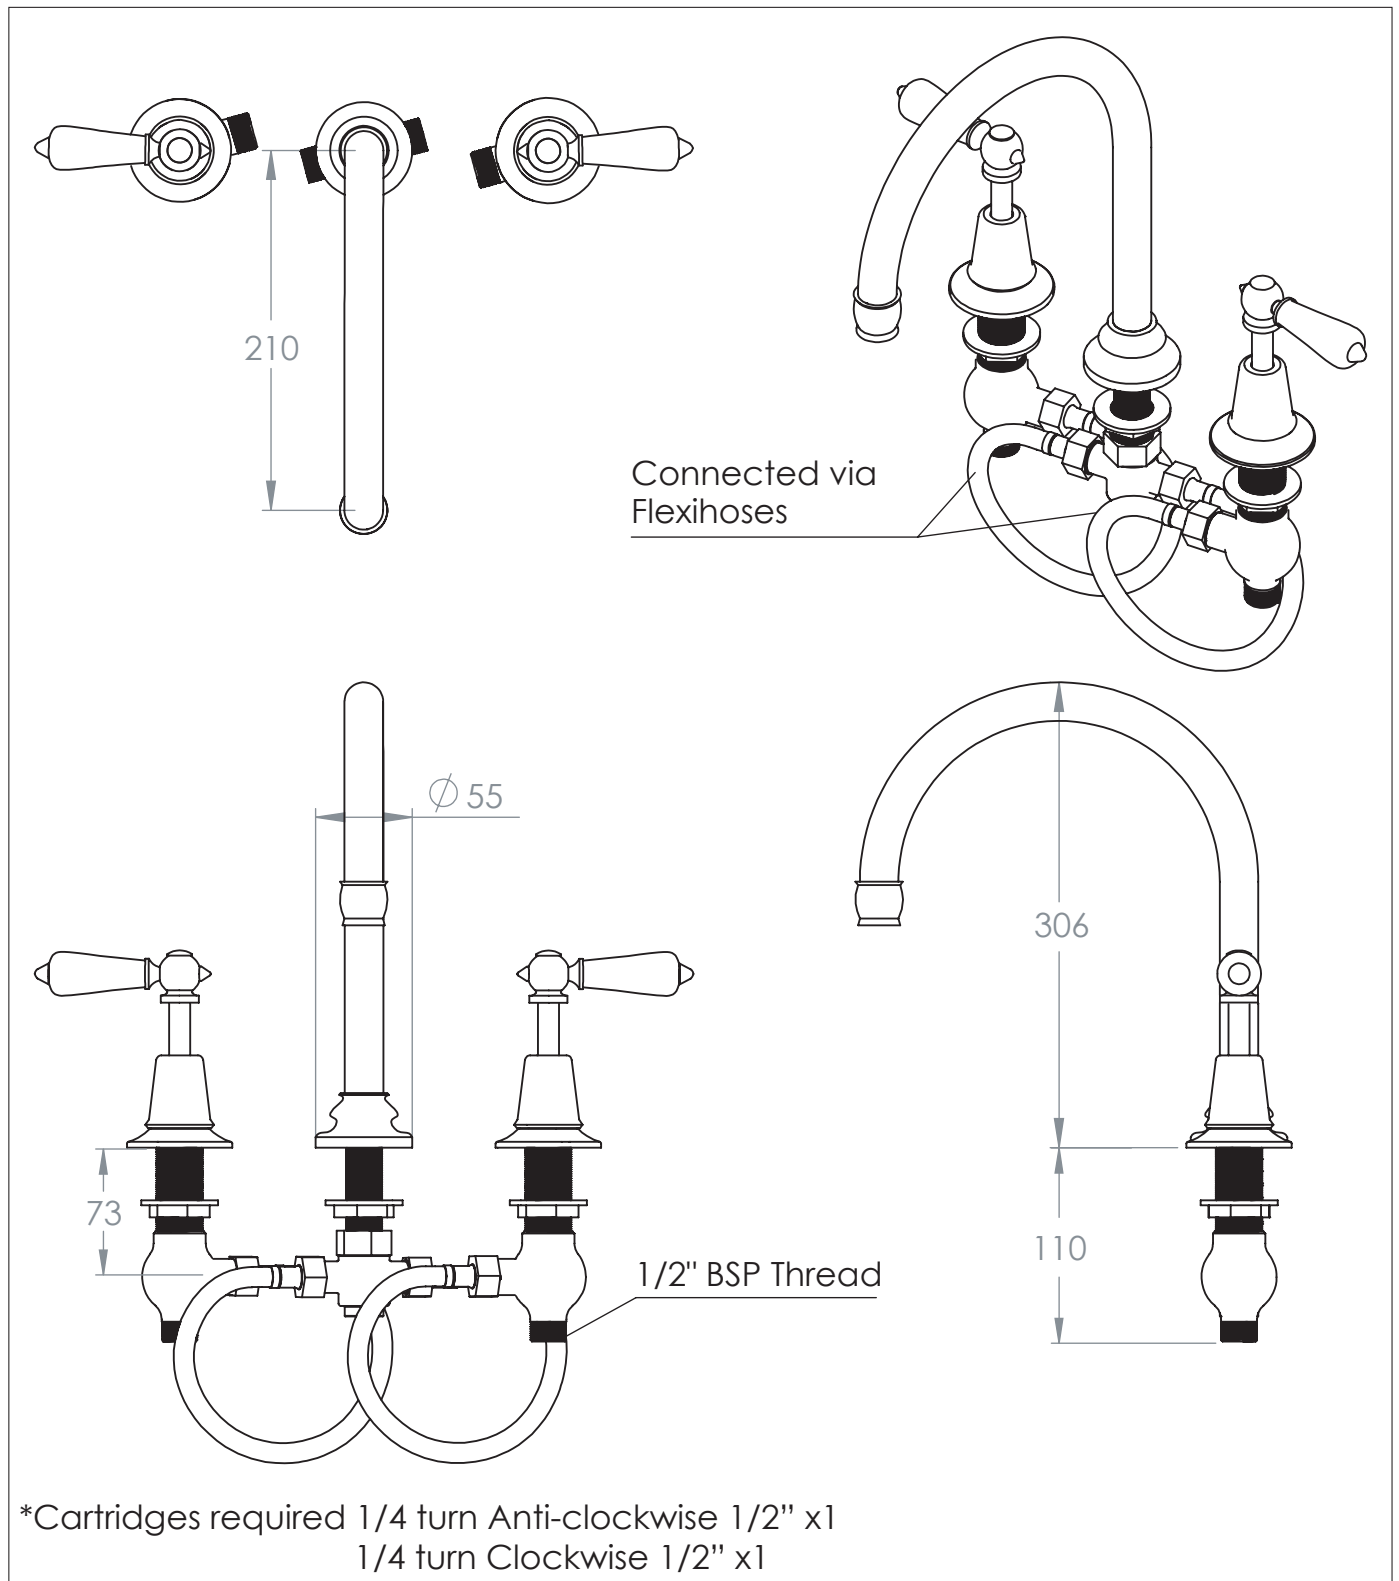

La Fontaine Three Hole Basin Mixer with Swan Spout

DIMENSIONS (mm)

PLEASE NOTE: Whilst every effort is made to ensure the accuracy of these specification sheets, they are subject to change without notice as part of the company's ongoing product development process.