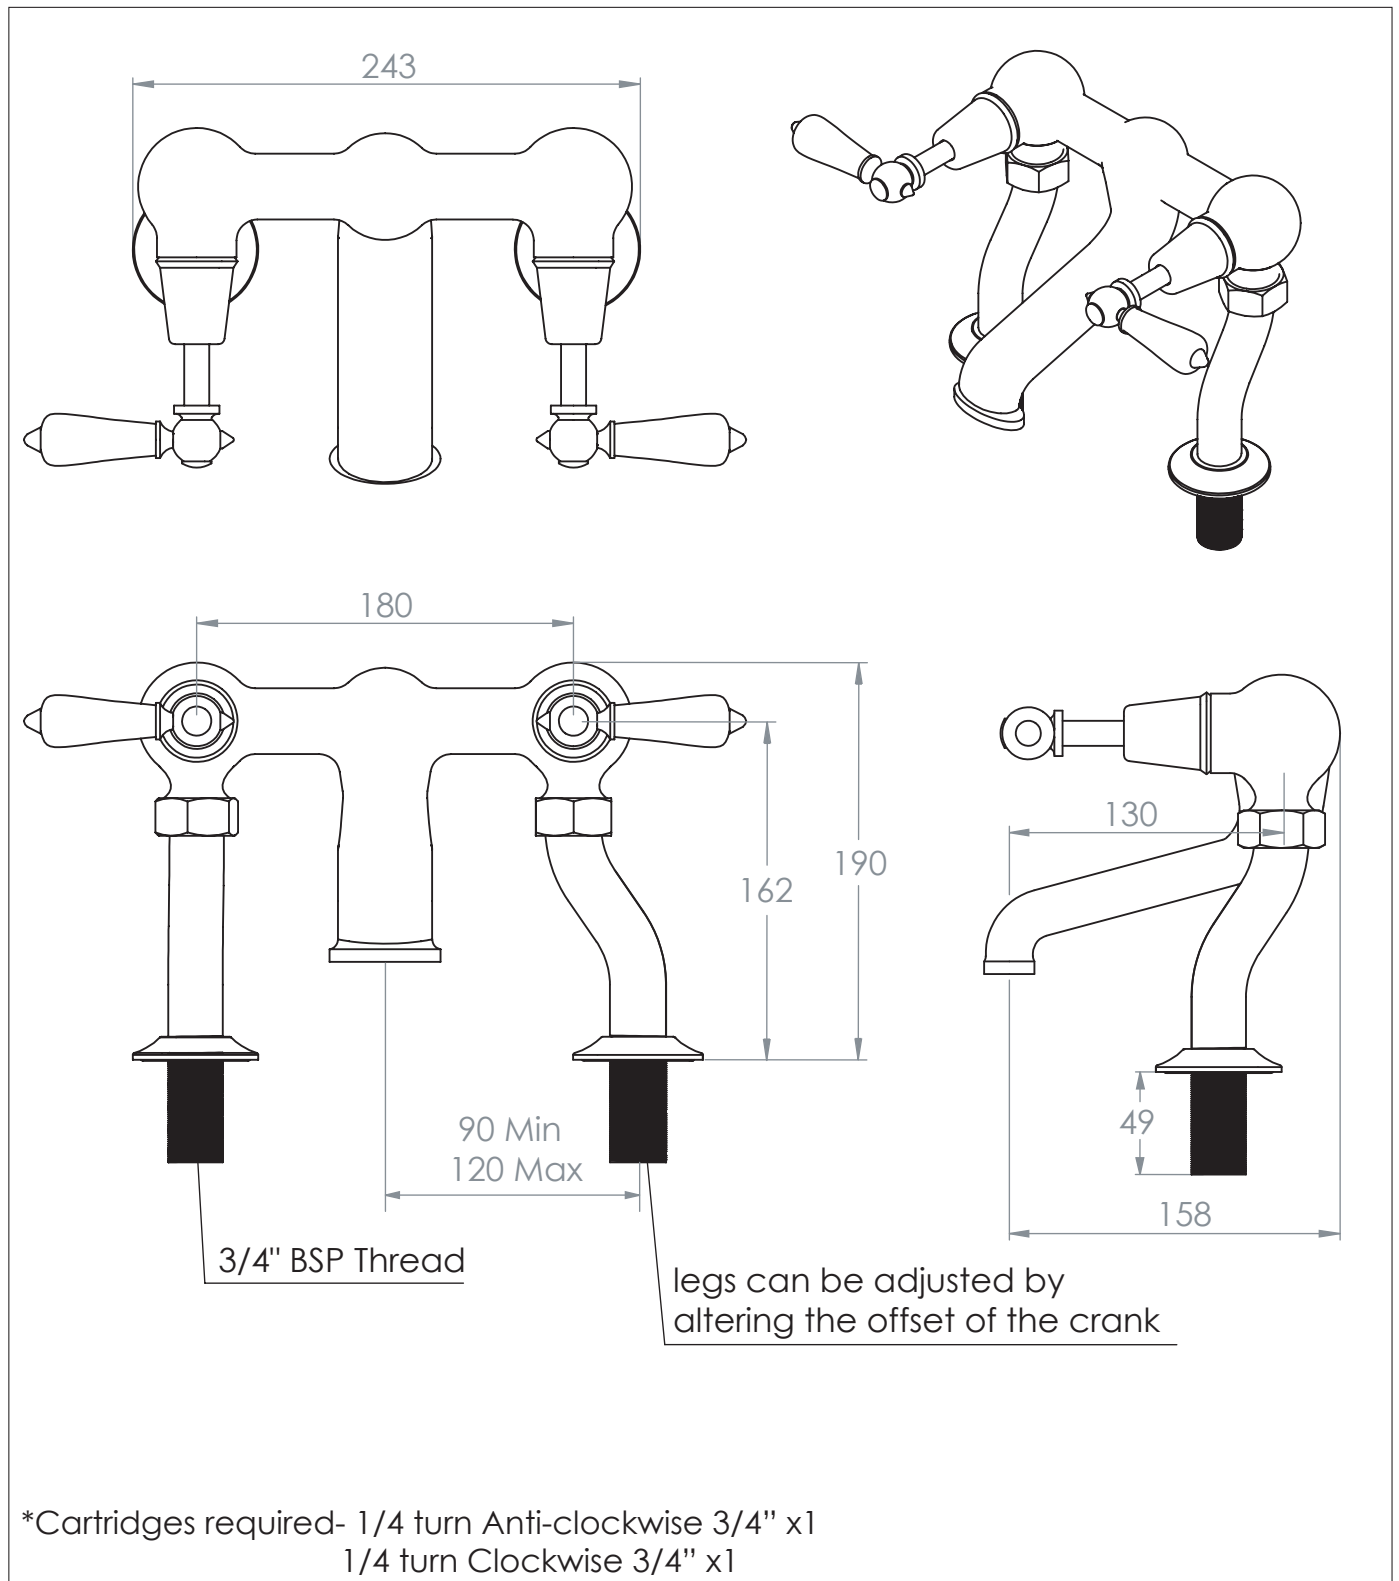

# La Fontaine Deck Mounted Bathtub Filler

DIMENSIONS (mm)

PLEASE NOTE: Whilst every effort is made to ensure the accuracy of these specification sheets, they are subject to change without notice as part of the company's ongoing product development process.