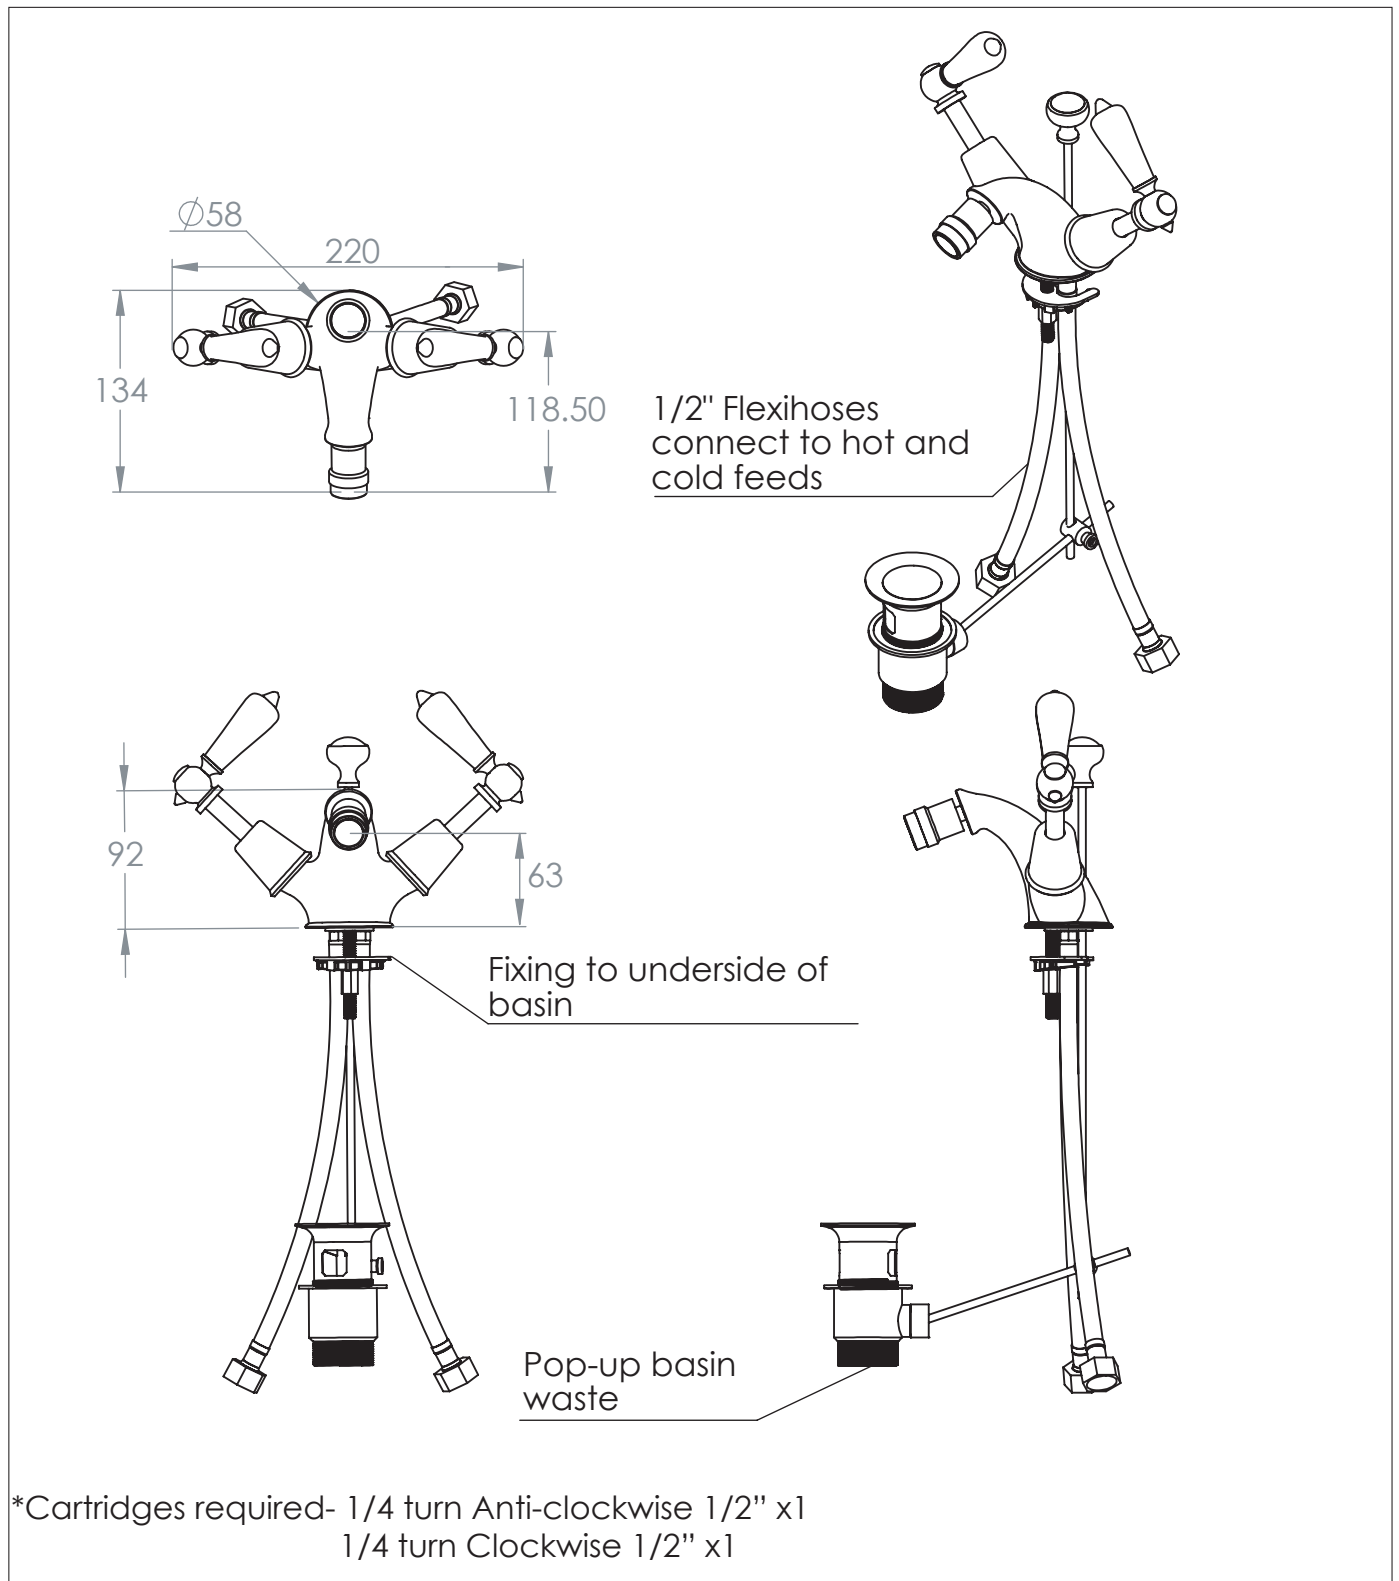

# La Fontaine Bidet Monobloc

DIMENSIONS (mm)

PLEASE NOTE: Whilst every effort is made to ensure the accuracy of these specification sheets, they are subject to change without notice as part of the company's ongoing product development process.