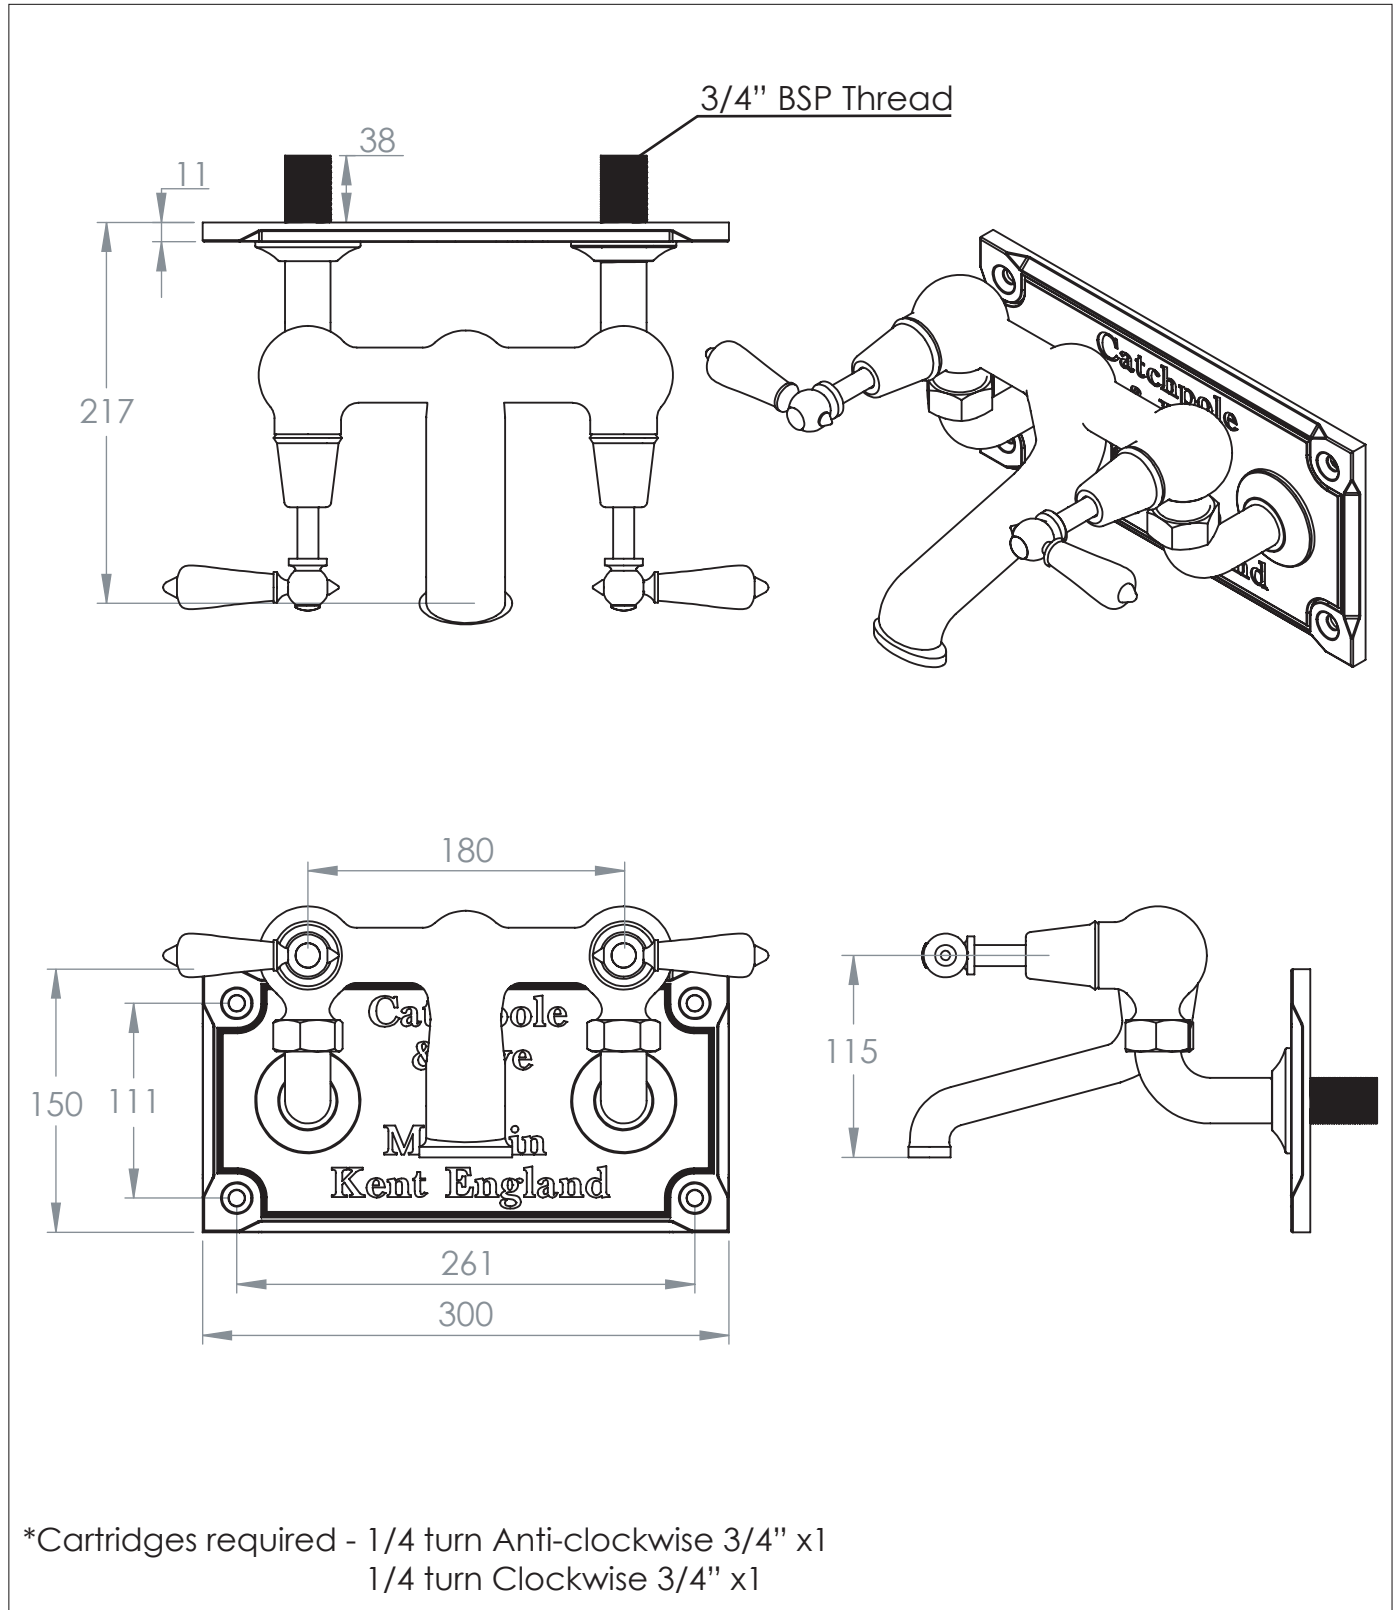

La Fontaine Wall Mounted Bathtub Filler

DIMENSIONS (mm)

PLEASE NOTE: Whilst every effort is made to ensure the accuracy of these specification sheets, they are subject to change without notice as part of the company's ongoing product development process.