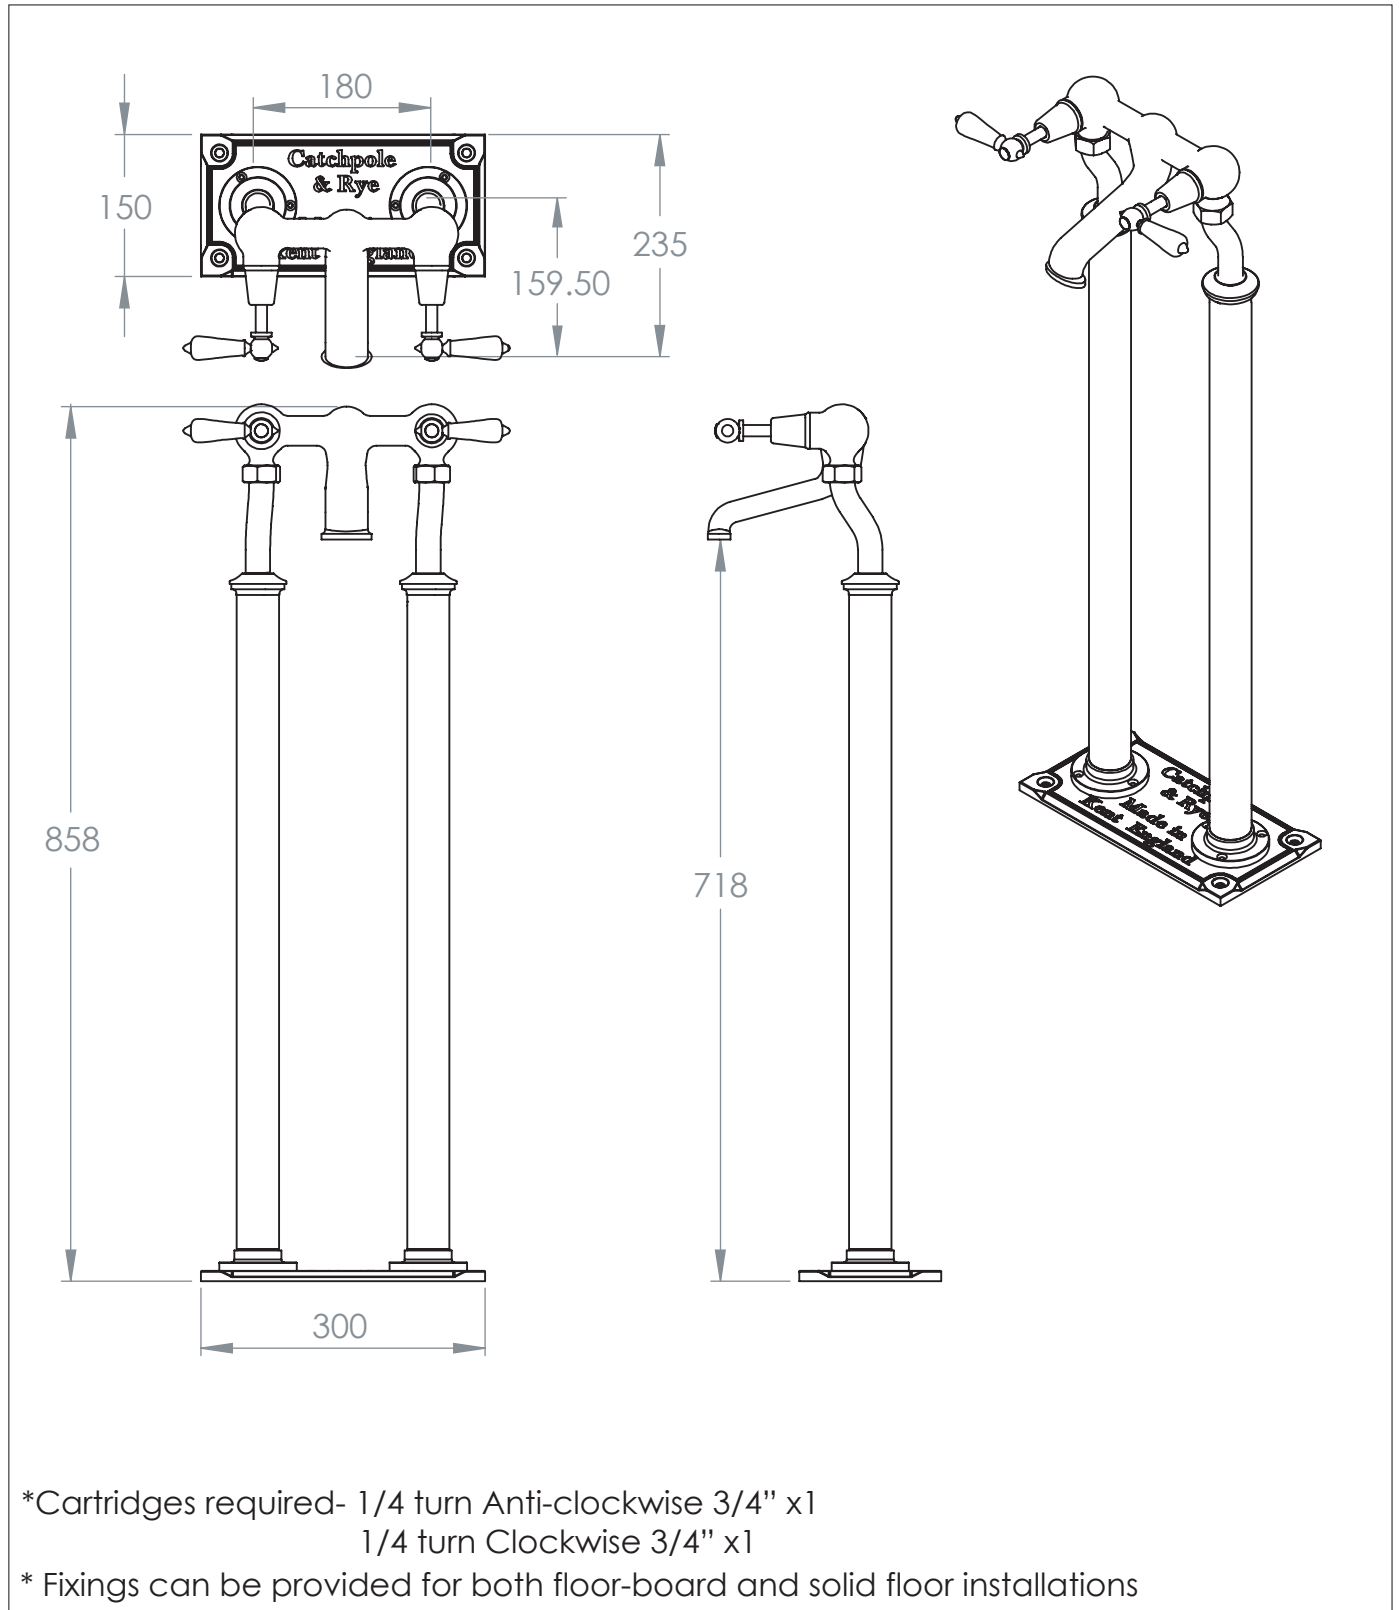

La Fontaine Bathtub Filler on Standpipes

DIMENSIONS (mm)

PLEASE NOTE: Whilst every effort is made to ensure the accuracy of these specification sheets, they are subject to change without notice as part of the company's ongoing product development process.