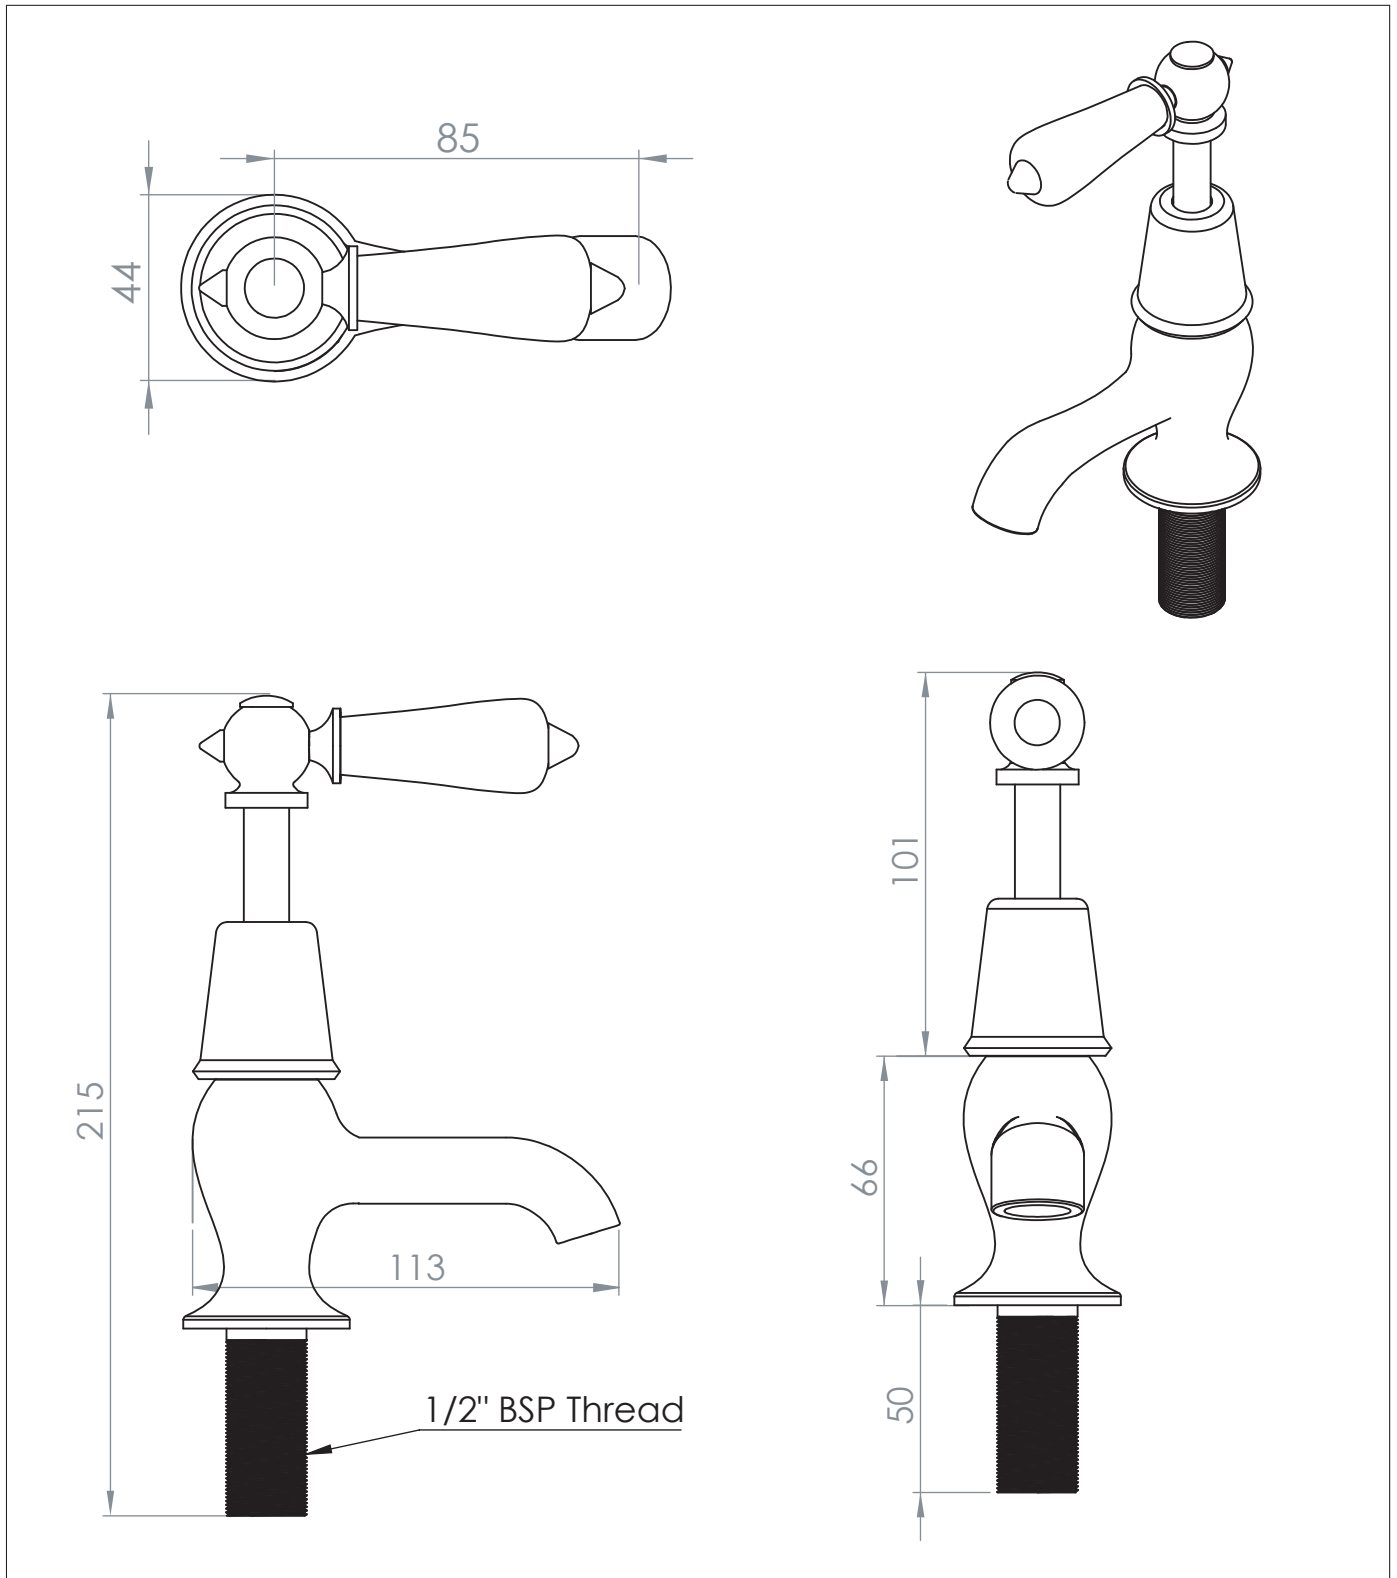

# La Fontaine Basin Pillar Tap

DIMENSIONS (mm)

PLEASE NOTE: Whilst every effort is made to ensure the accuracy of these specification sheets, they are subject to change without notice as part of the company's ongoing product development process.