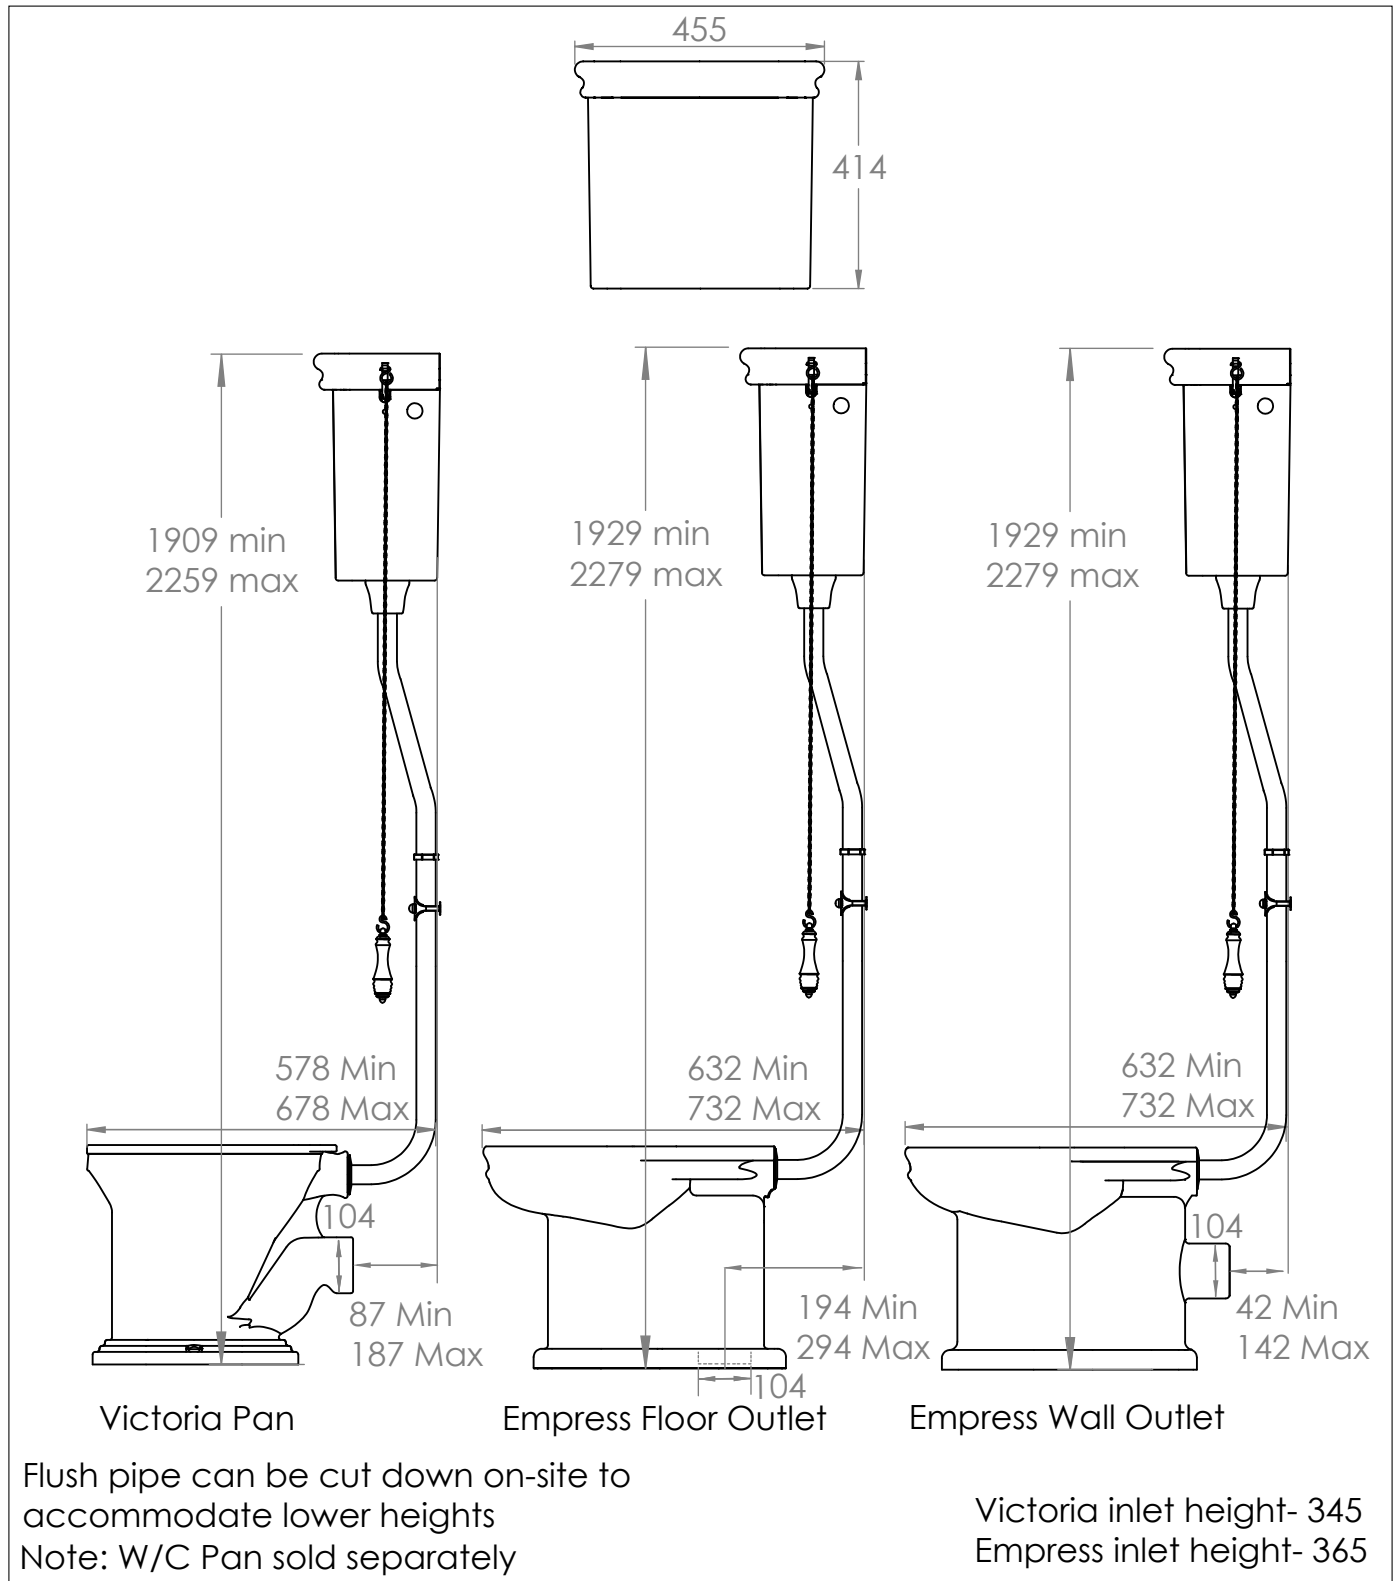

High Level Empress Cistern

DIMENSIONS (mm)

PLEASE NOTE: Whilst every effort is made to ensure the accuracy of these specification sheets, they are subject to change without notice as part of the company's ongoing product development process.