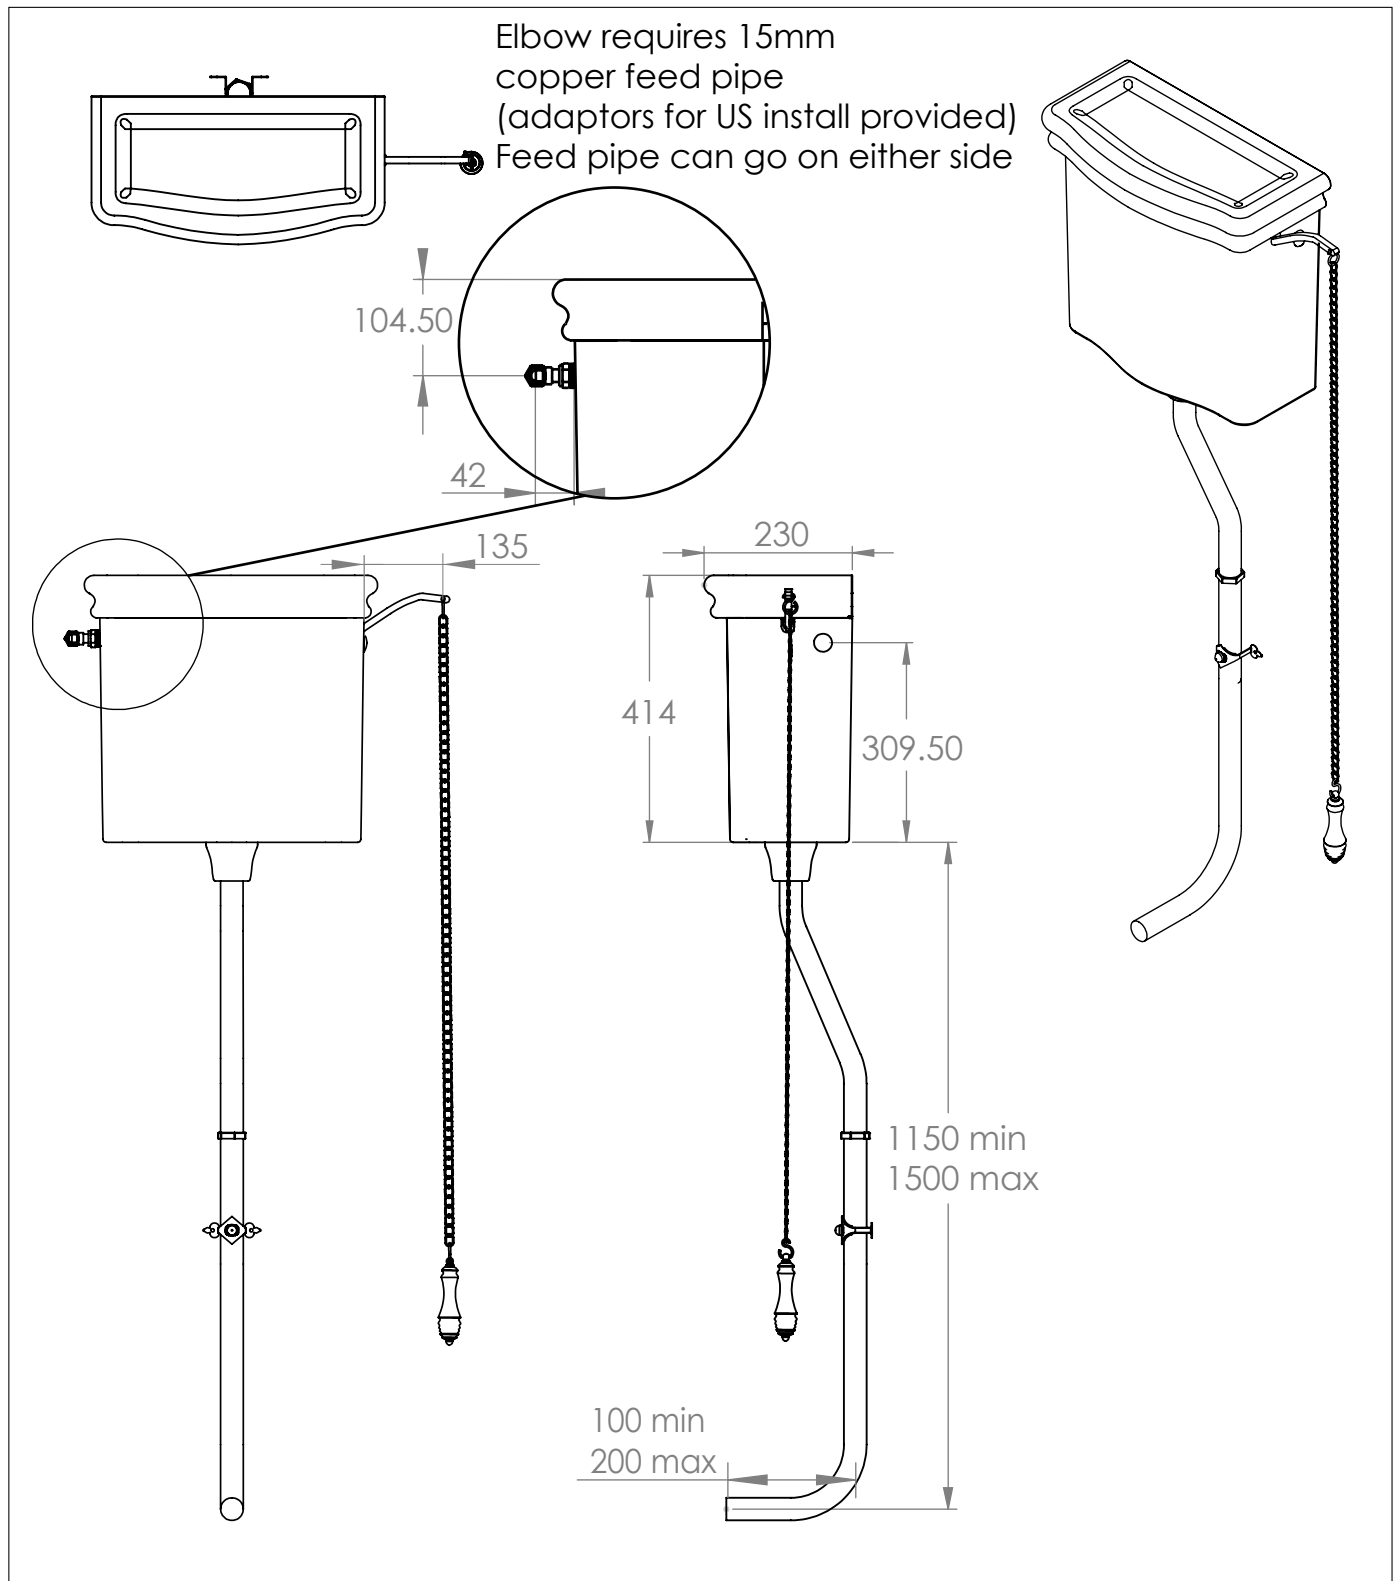

High Level Empress Cistern

DIMENSIONS (mm)

PLEASE NOTE: Whilst every effort is made to ensure the accuracy of these specification sheets, they are subject to change without notice as part of the company's ongoing product development process.