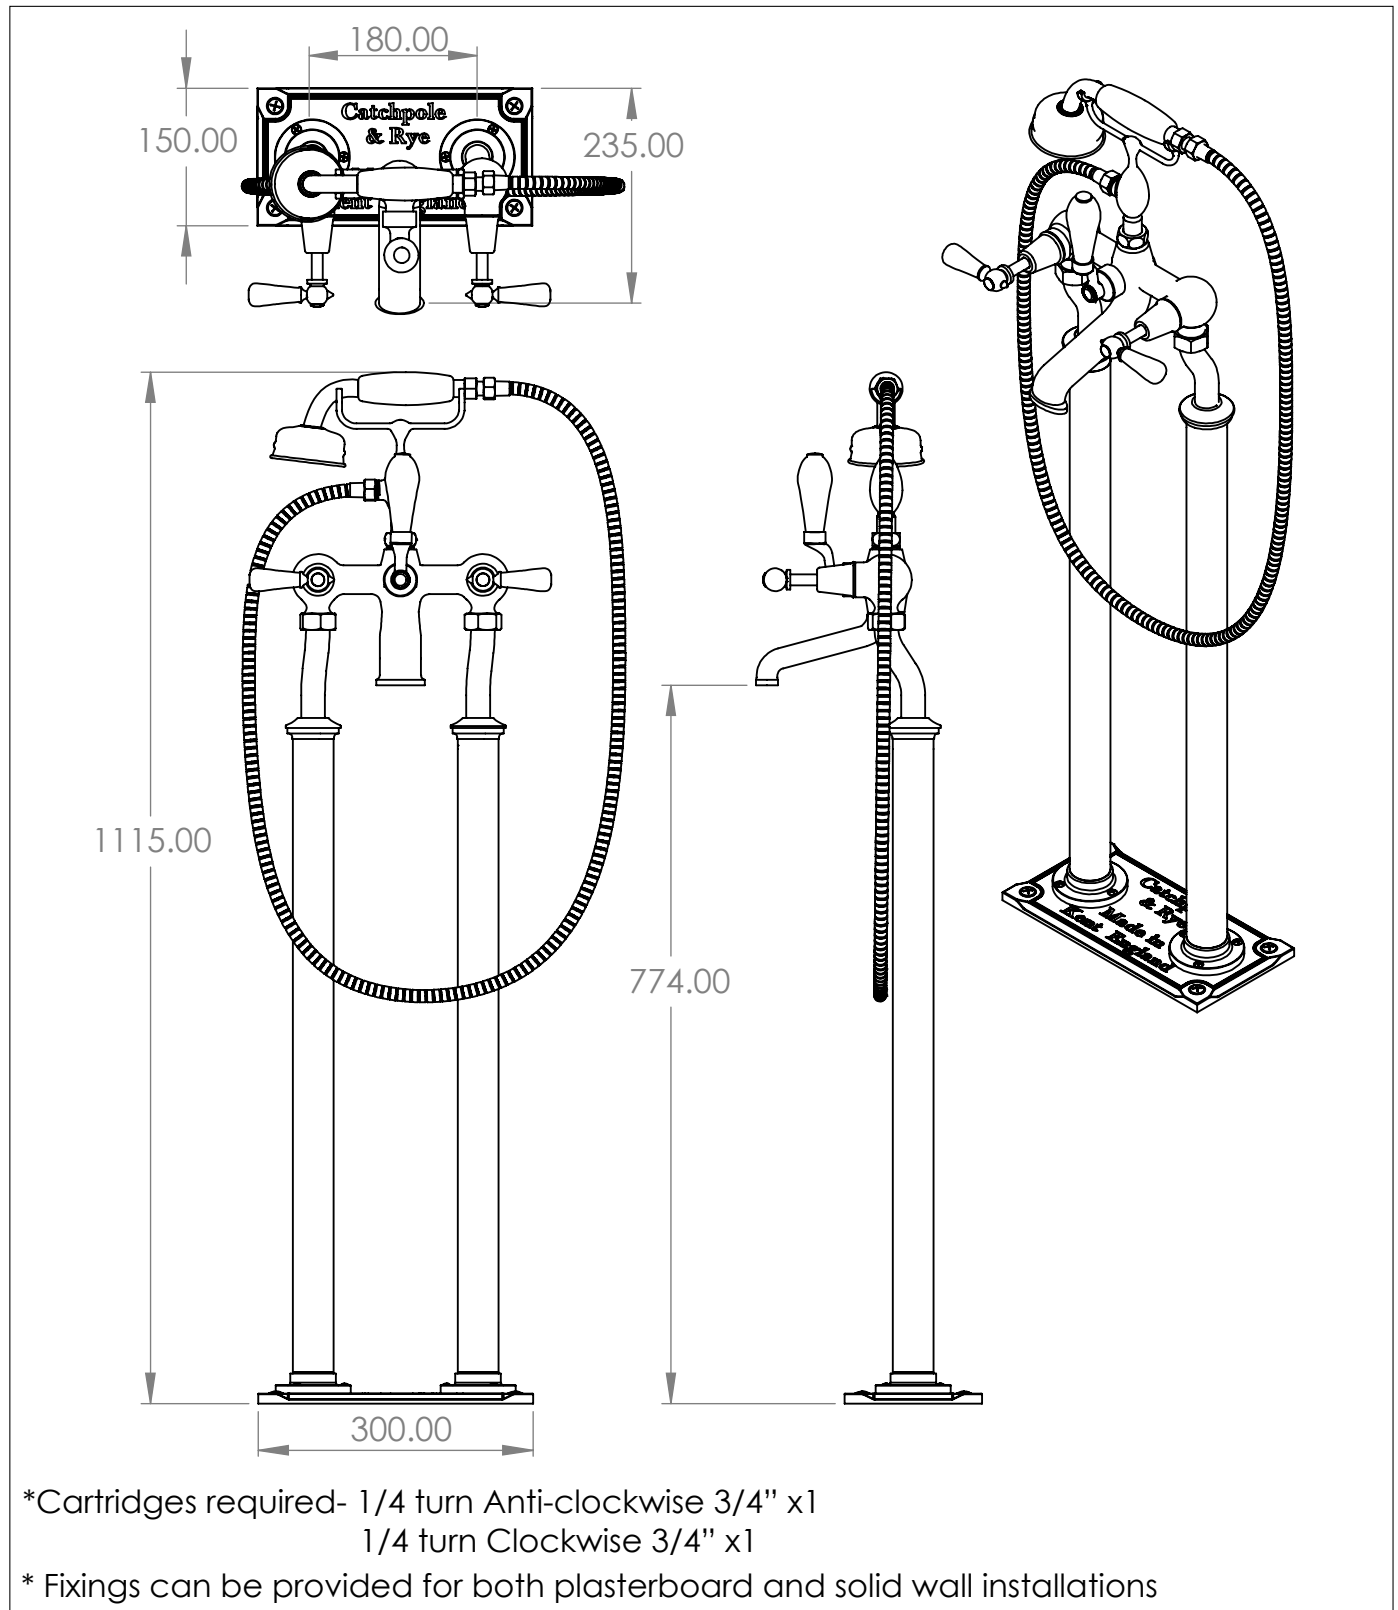

The Solhiem Bath Shower Mixer on Standpipes and Floorplate

DIMENSIONS (mm)

PLEASE NOTE: Whilst every effort is made to ensure the accuracy of these specification sheets, they are subject to change without notice as part of the company's ongoing product development process.