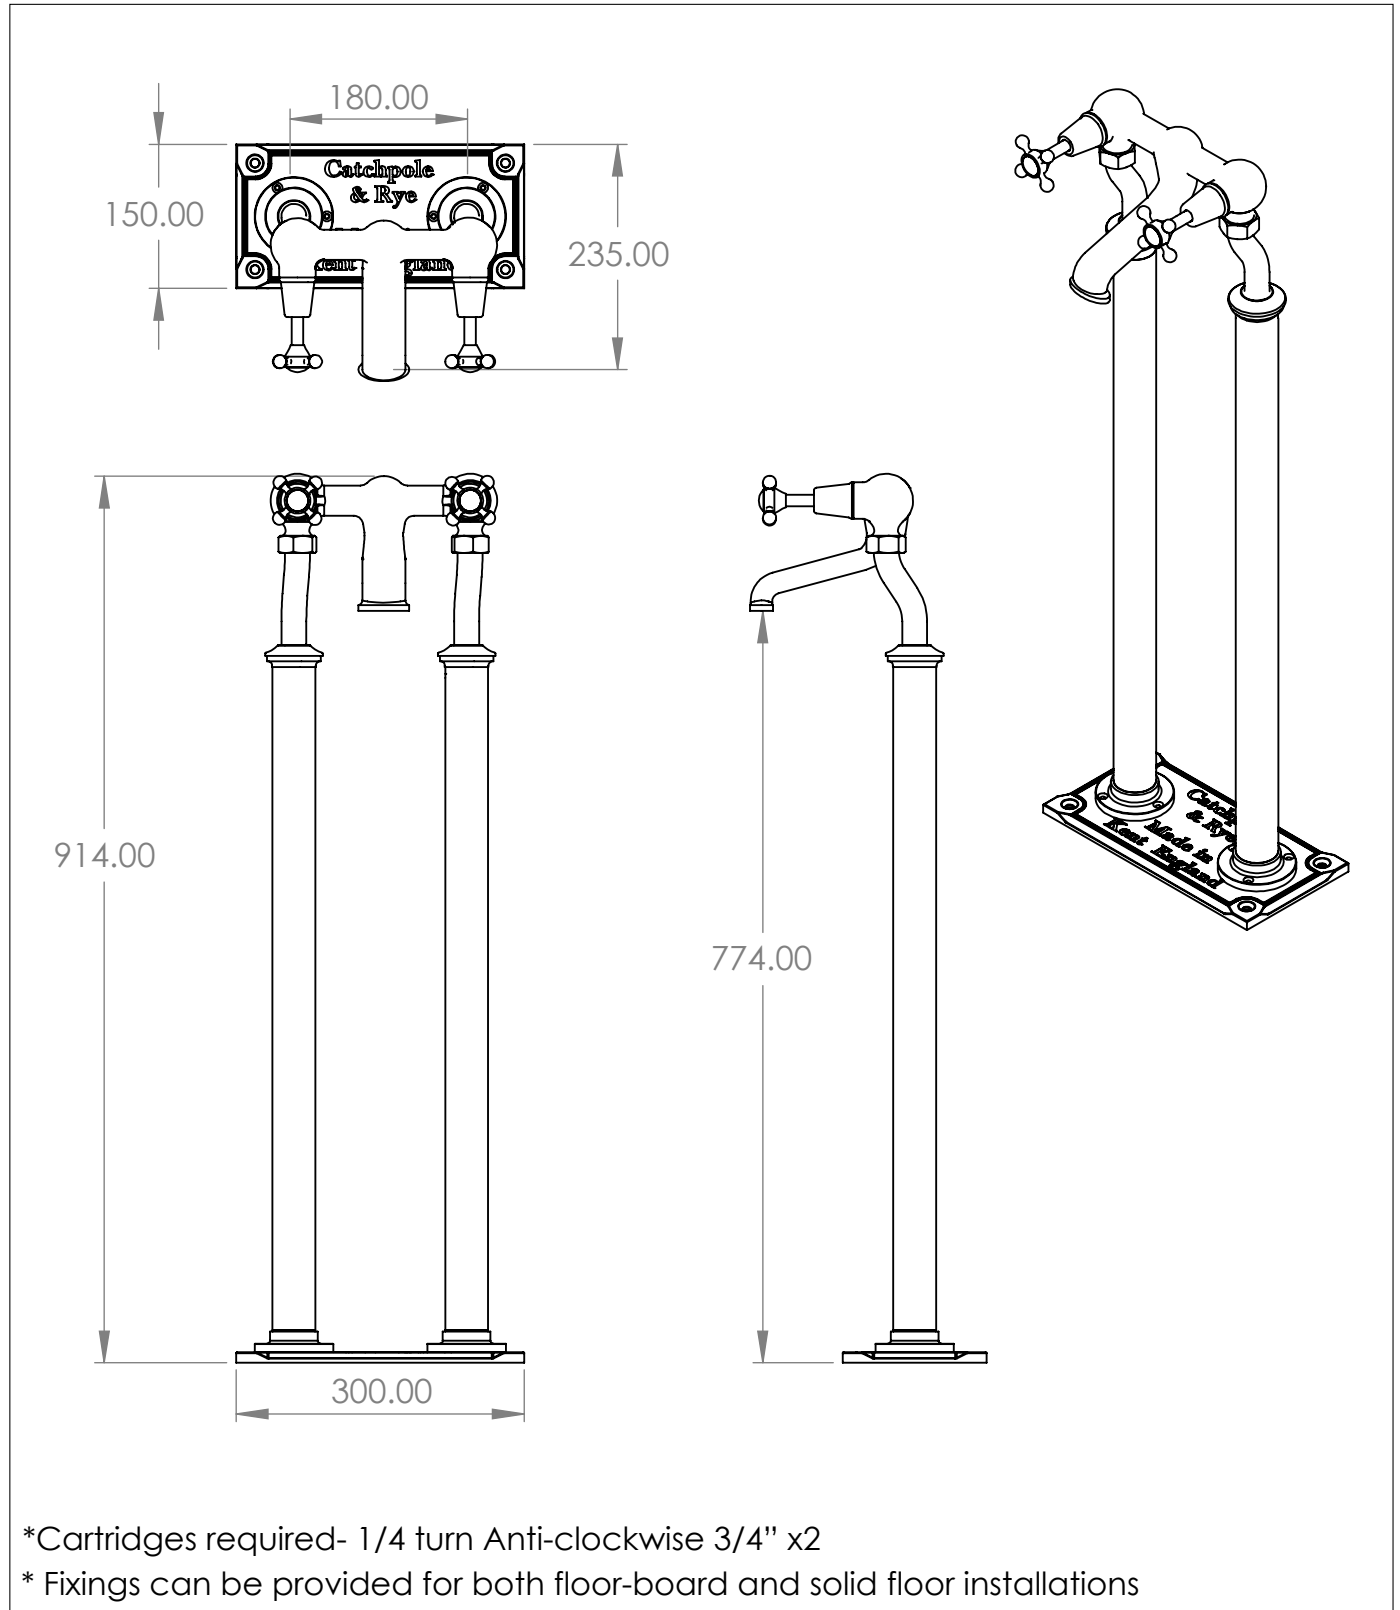

The English Bathtub Filler on Standpipes

DIMENSIONS (mm)

PLEASE NOTE: Whilst every effort is made to ensure the accuracy of these specification sheets, they are subject to change without notice as part of the company's ongoing product development process.