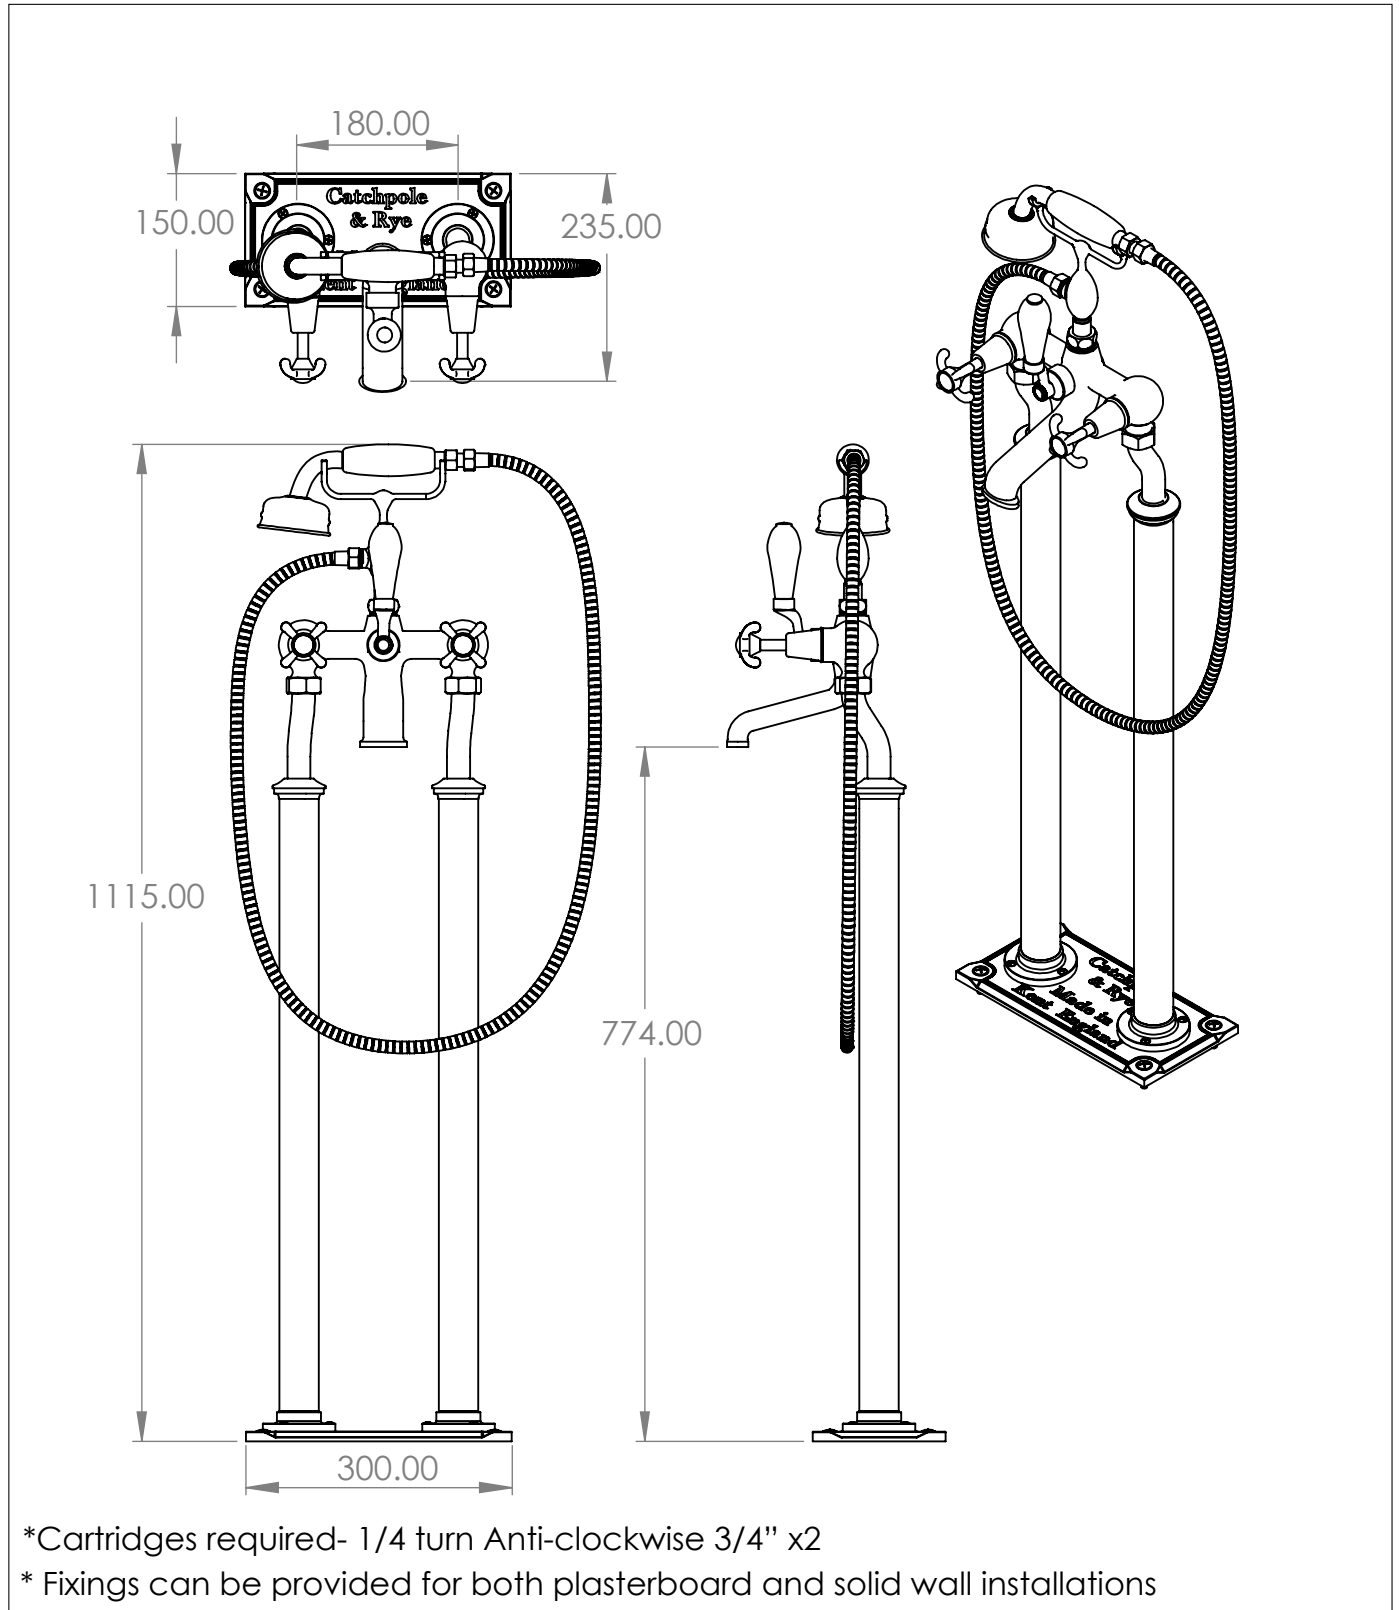

La Loire Bath Shower Mixer on Standpipes and Floorplate

DIMENSIONS (mm)

*Cartridges required- 1/4 turn Anti-clockwise 3/4" x2

* Fixings can be provided for both plasterboard and solid wall installations

PLEASE NOTE: Whilst every effort is made to ensure the accuracy of these specification sheets, they are subject to change without notice as part of the company's ongoing product development process.